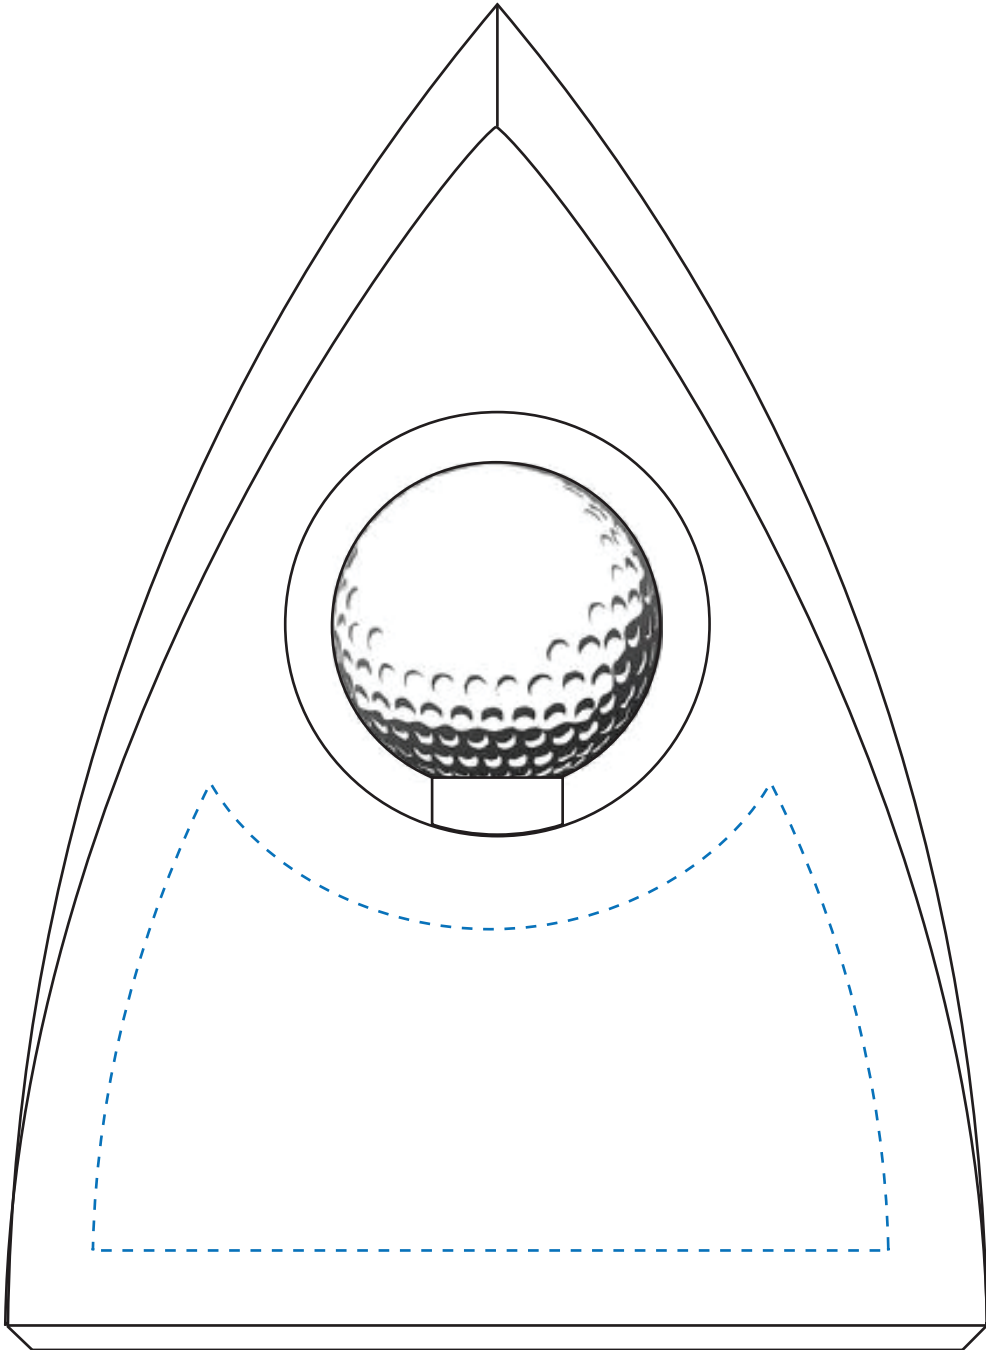

Standard Etch: Reverse

8167 CORONADO GOLF - 7"

Blue line represents the max image area.