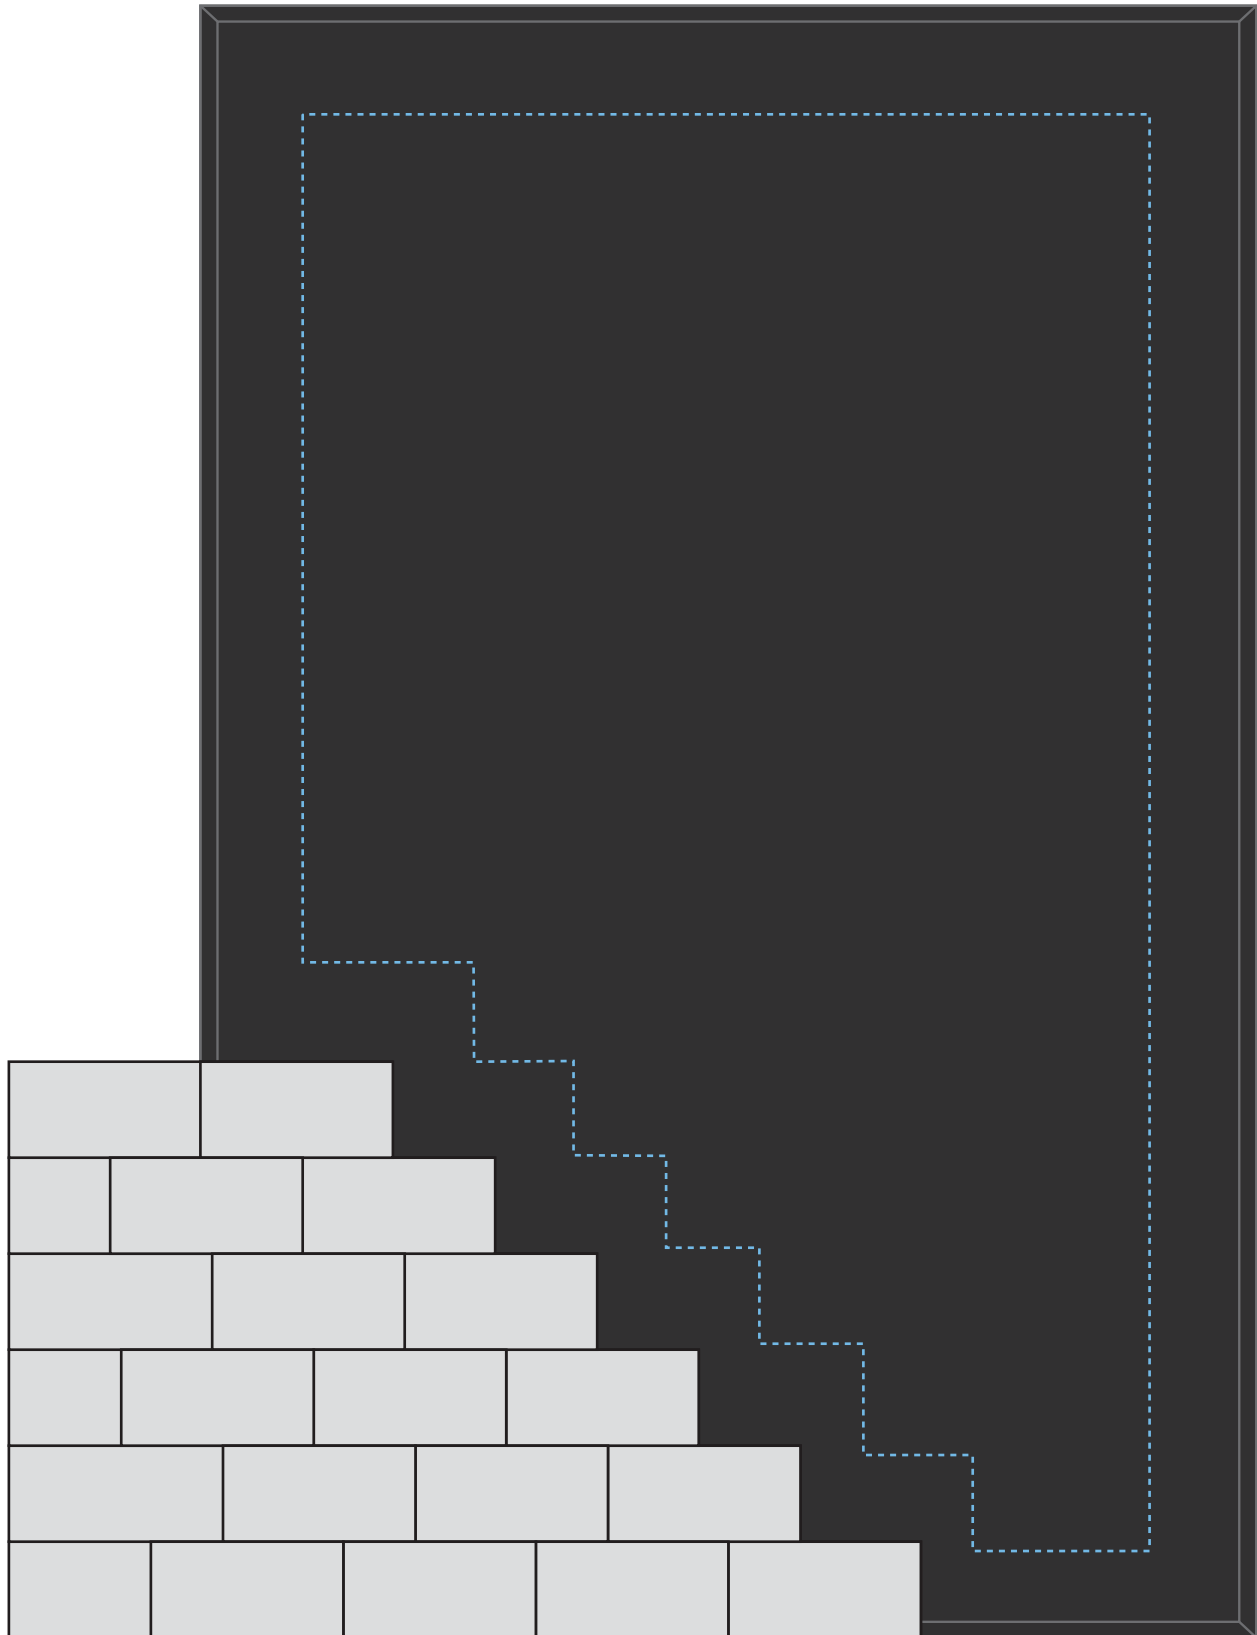

Standard Etch: Front

3360 CORNERSTONE AWARD 8-3/4"

Blue line represents the max image area.