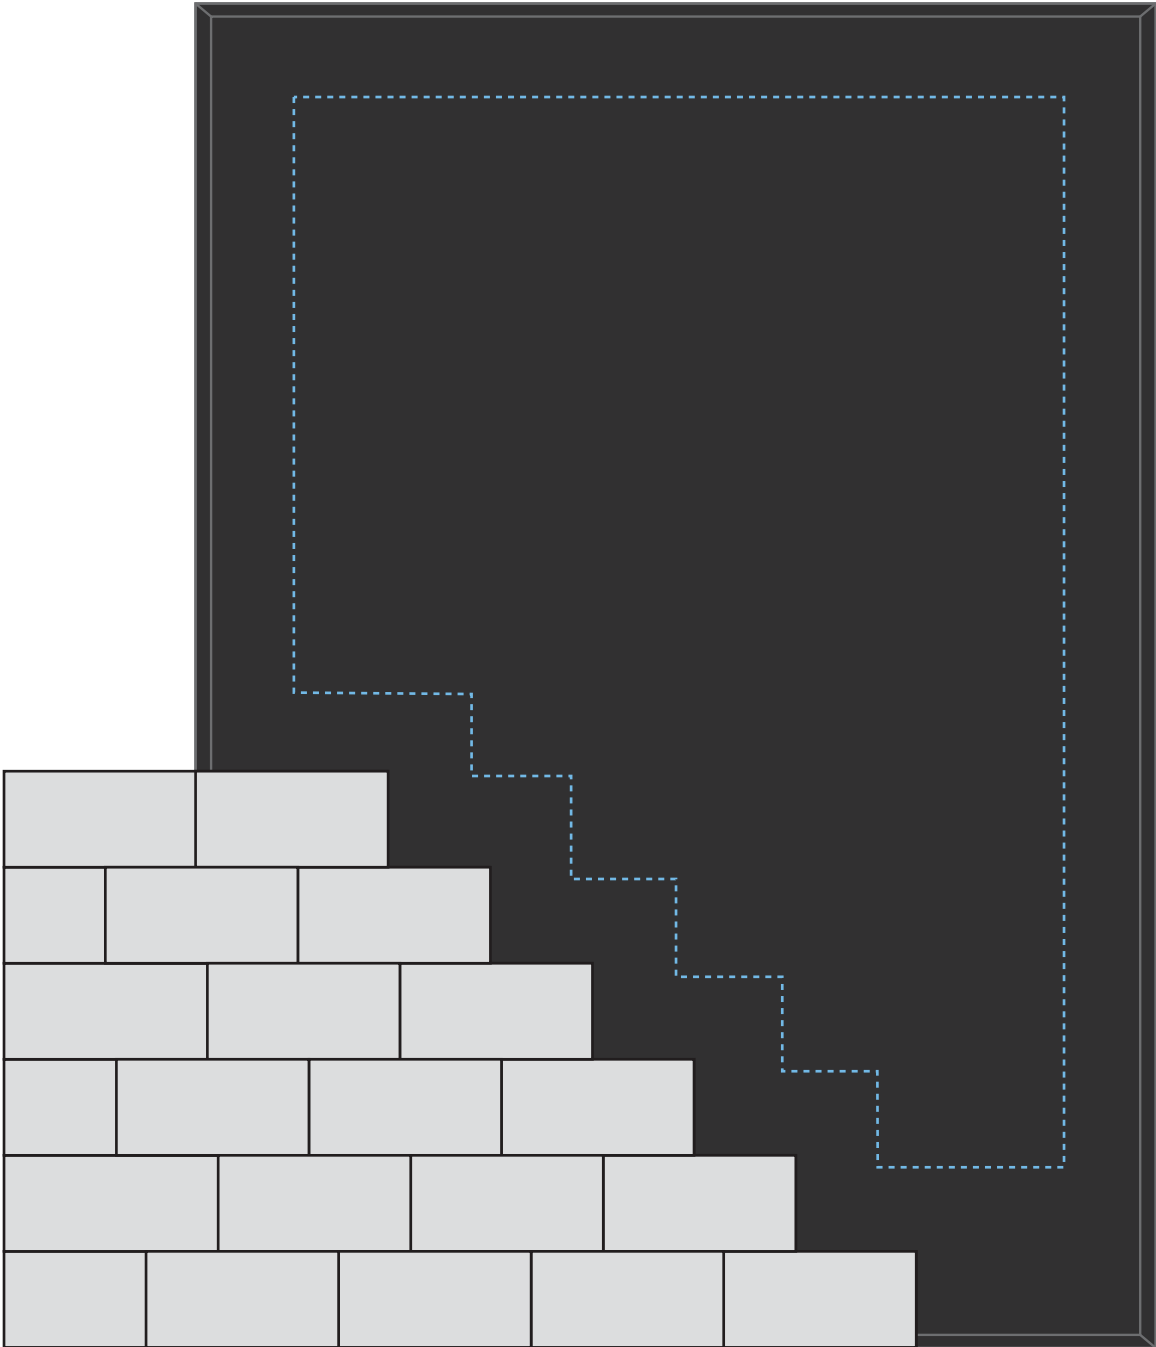

Standard Etch: Front

3359 CORNERSTONE AWARD 7"

Blue line represents the max image area.