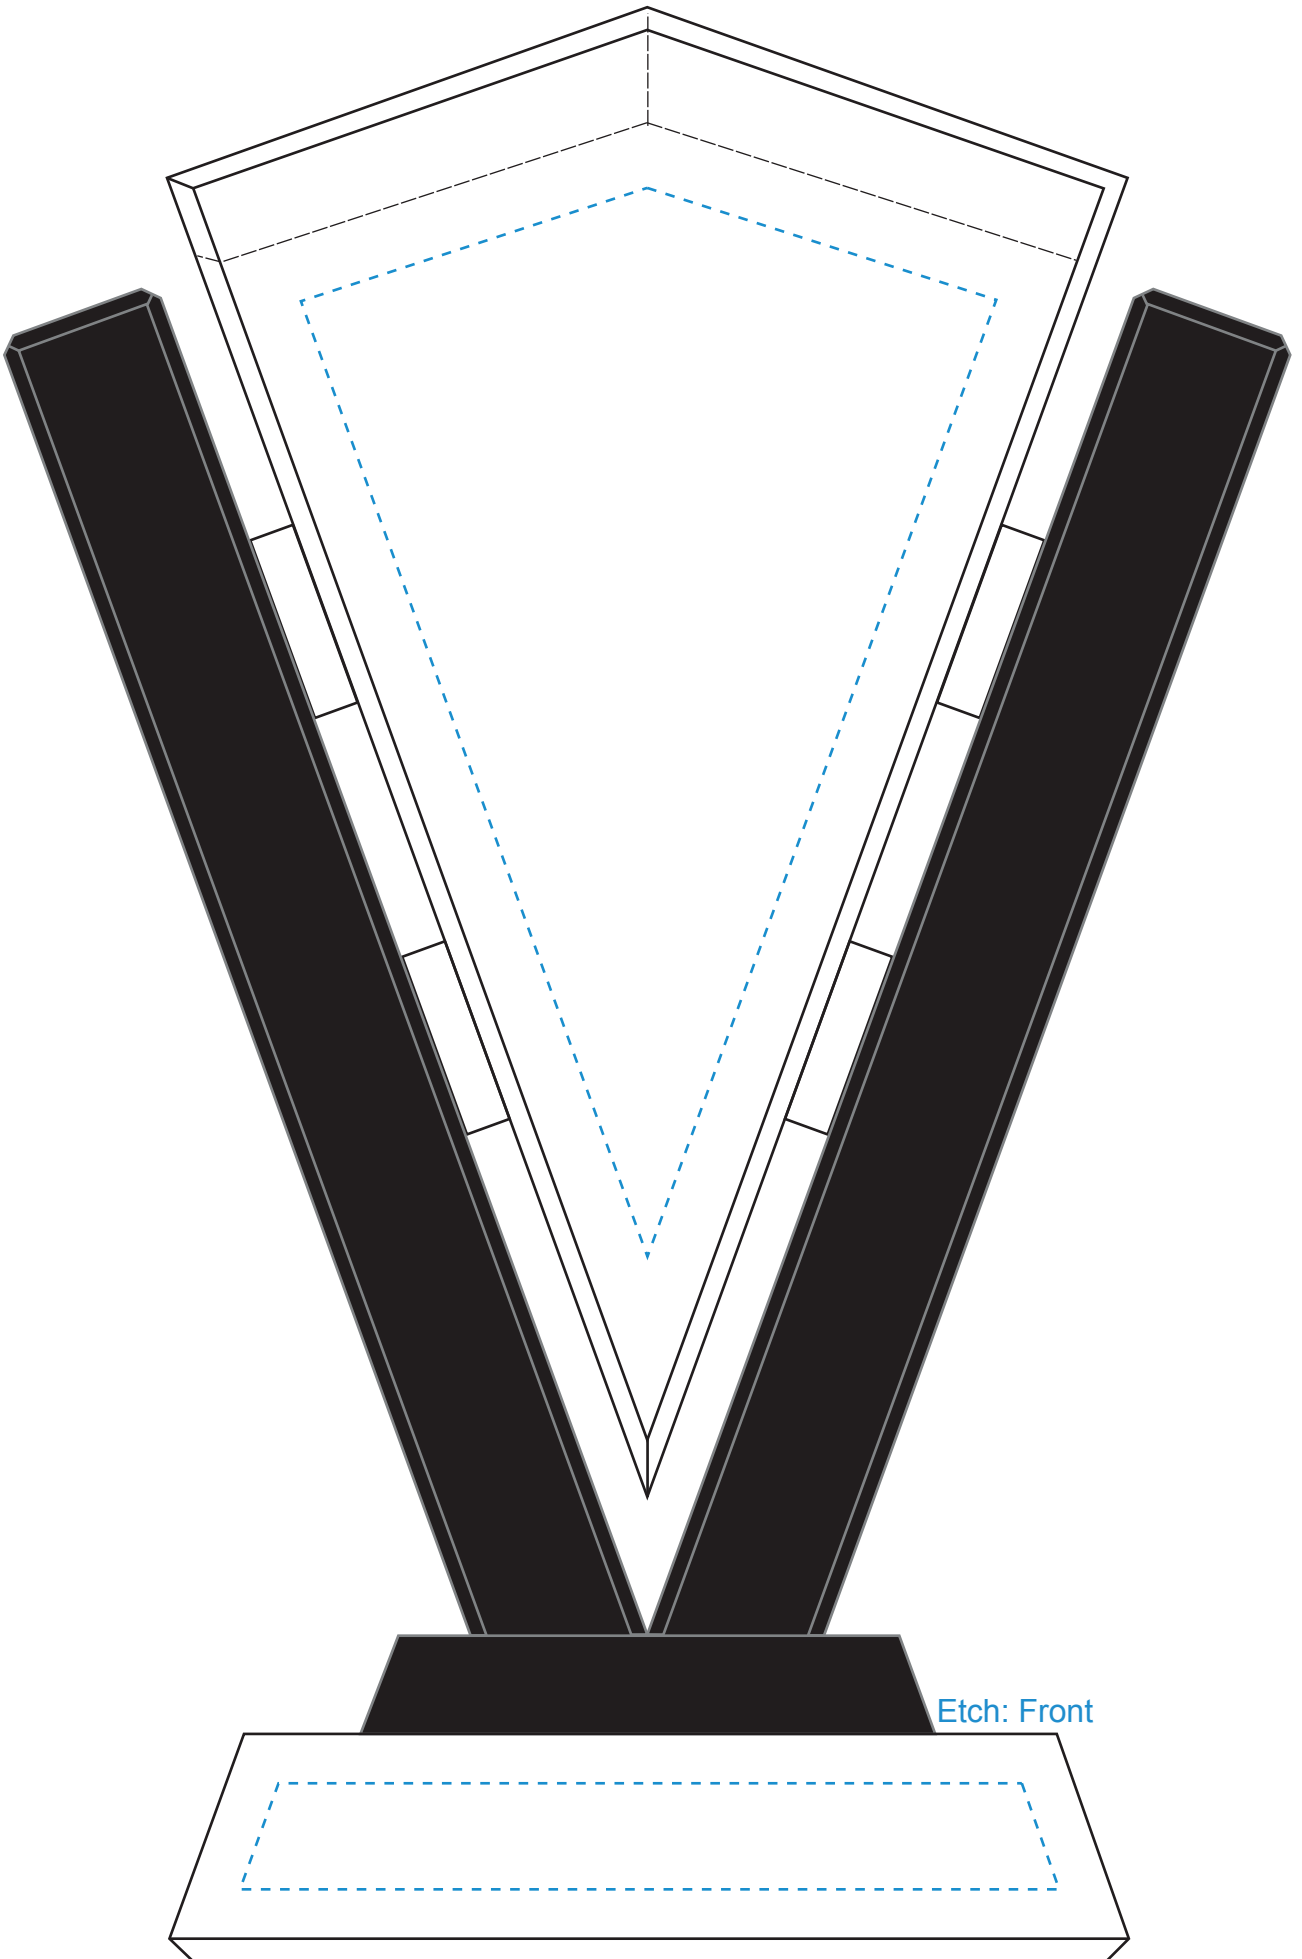

Standard Etch: Reverse

6746 CONQUEST AWARD - 10"

Blue line represents the max image area.