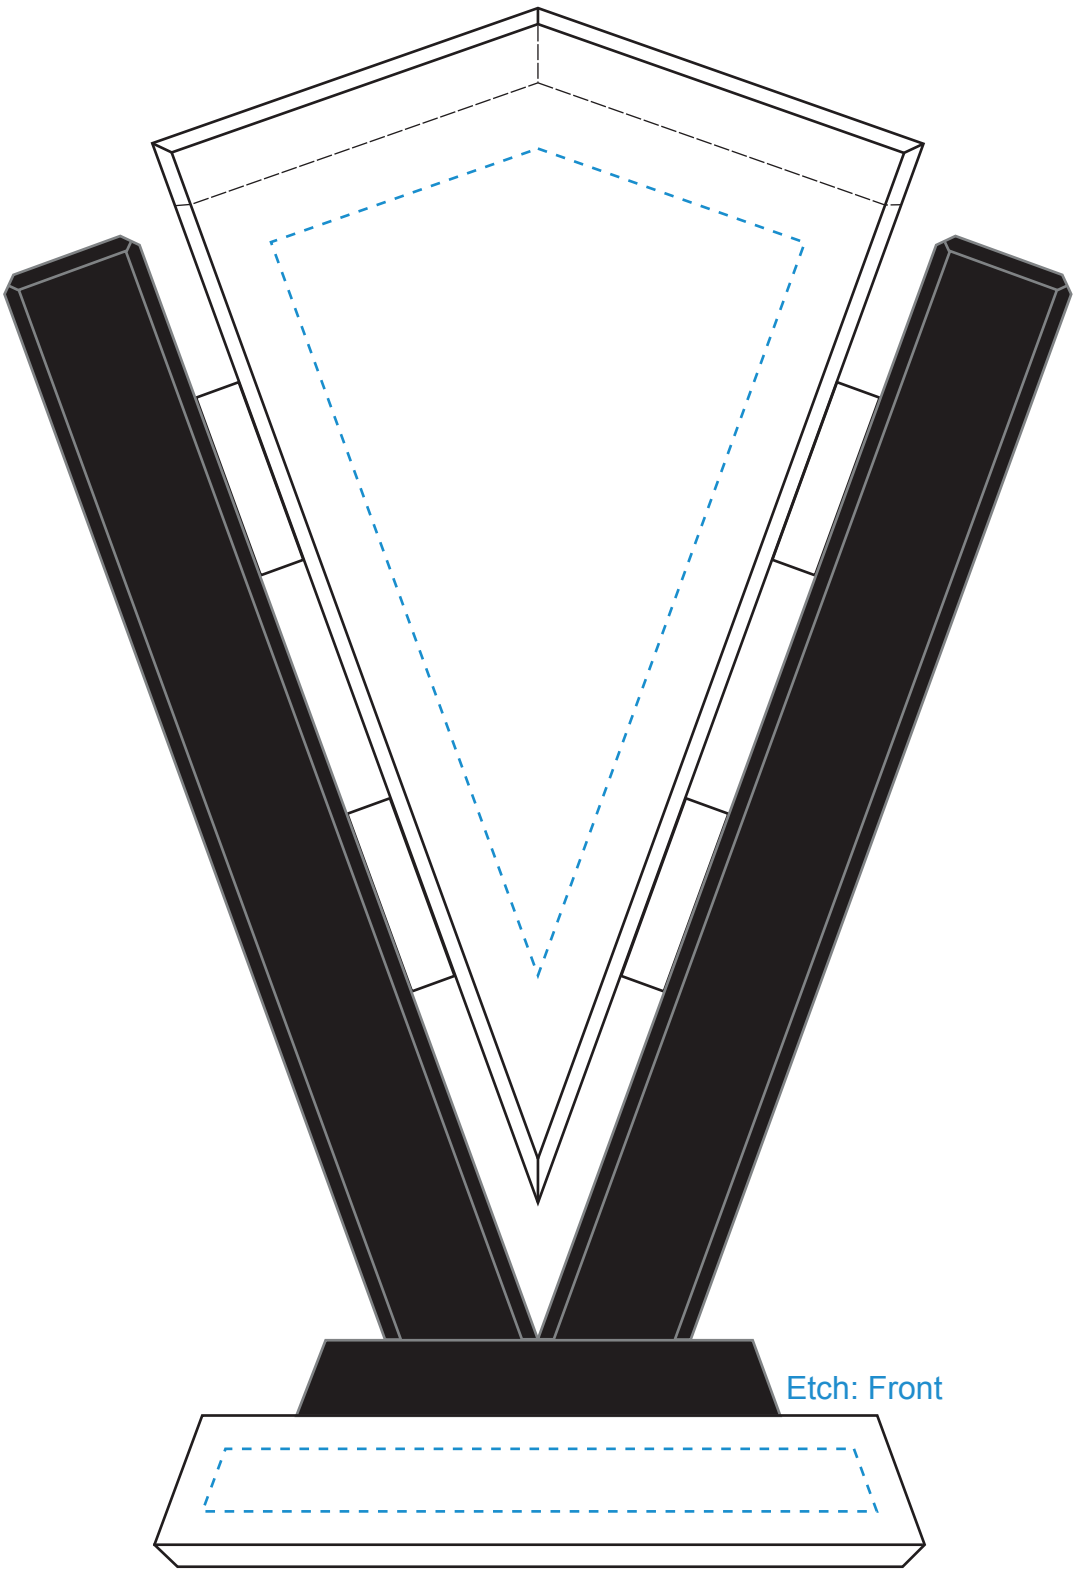

Standard Etch: Reverse

Etch: Front

**6745 CONQUEST AWARD - 8"**

Blue line represents the max image area.