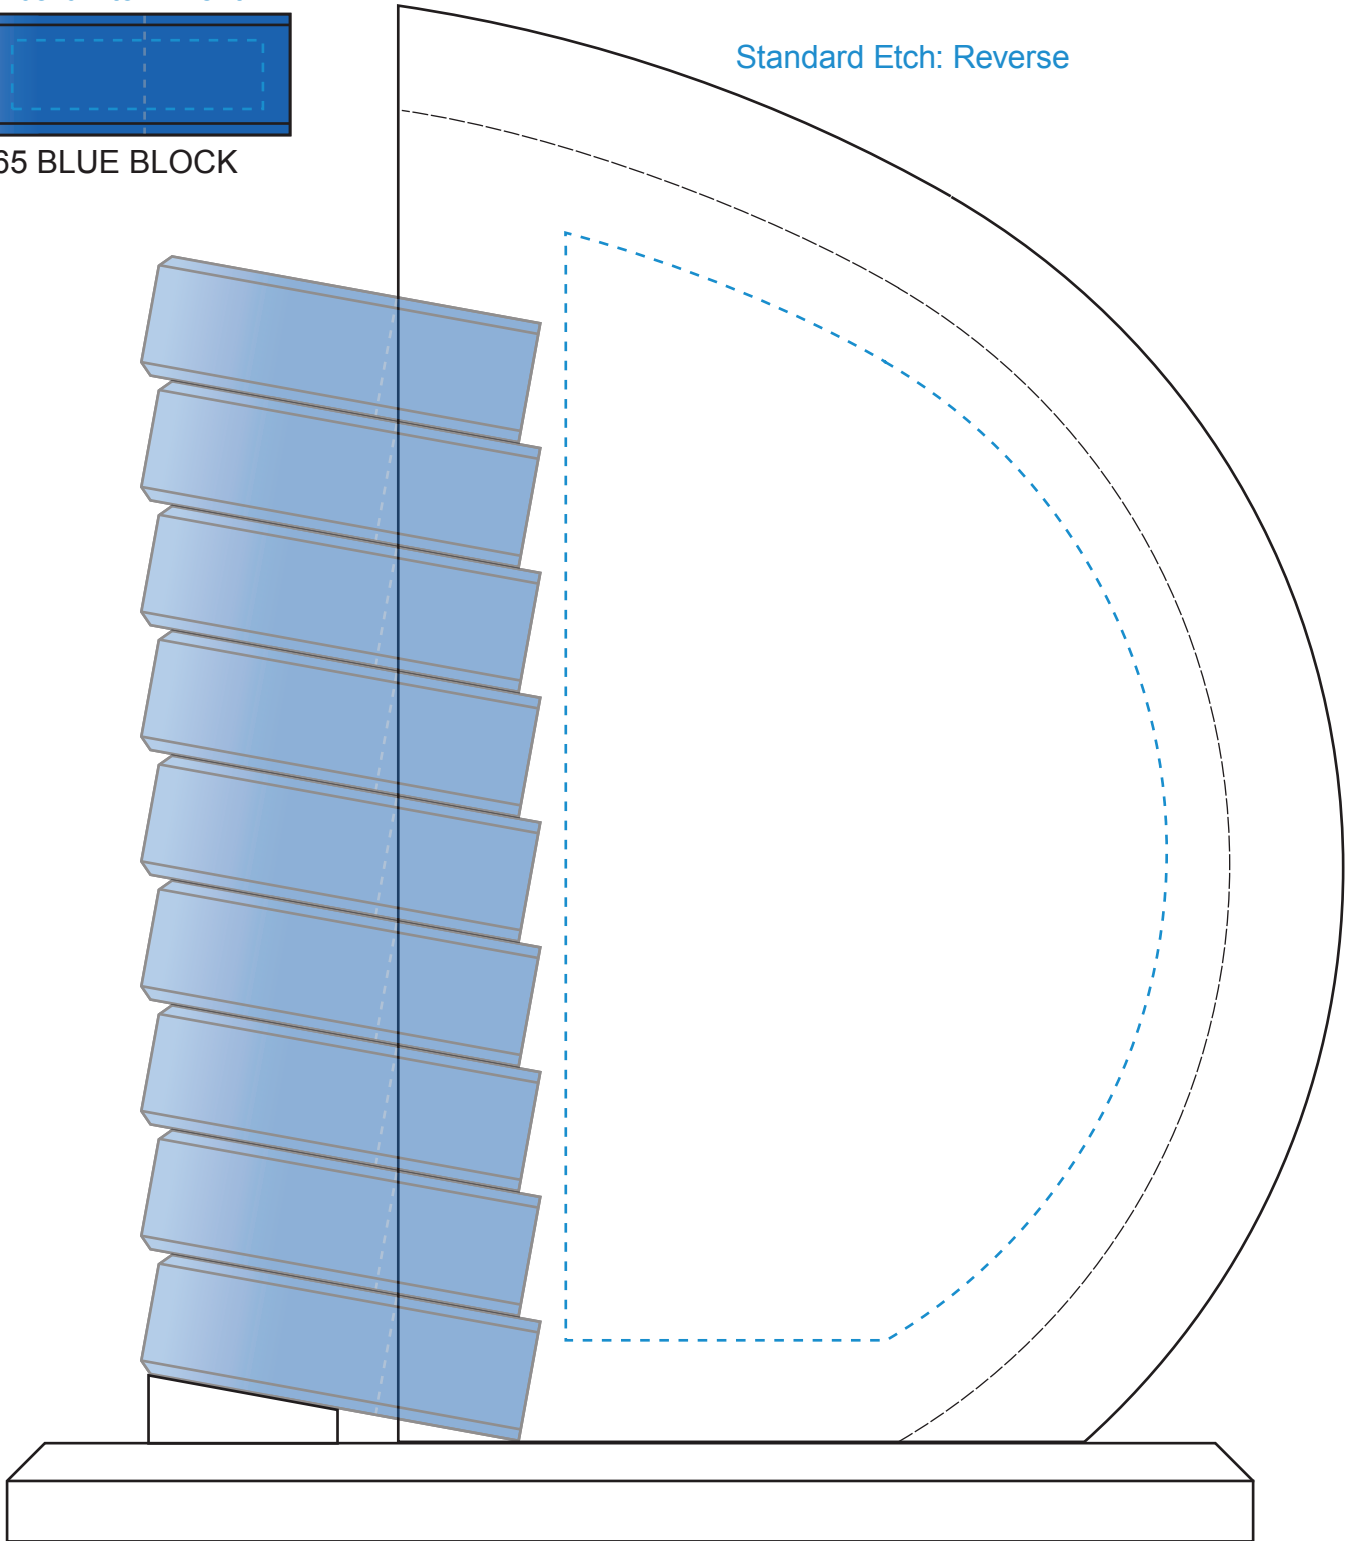

LEFT BLOCK  
Standard Etch: Front

6365 BLUE BLOCK

Standard Etch: Reverse

6557 COMO GOAL-SETTER - 8"

Blue line represents the max image area.