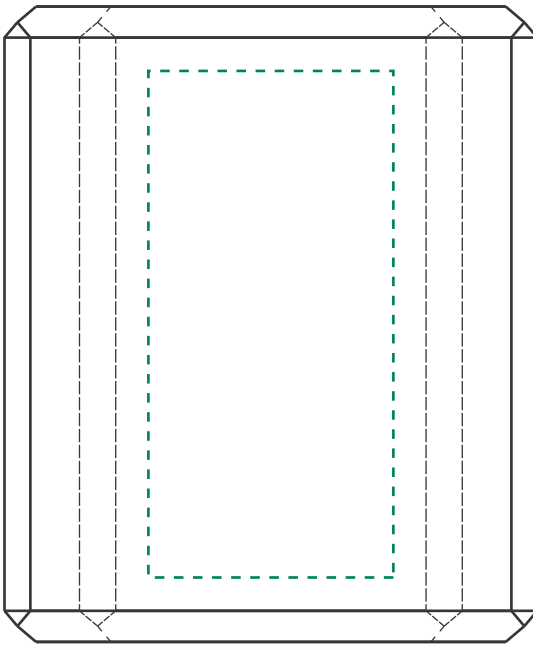

TOP VIEW

**SUBSURFACE ONLY**

SIDE VIEW

7996 COLLIER TRAPEZOID CUBE - 3.35"  
(70 X 85 X 65MM)

Green line represents the max image area.