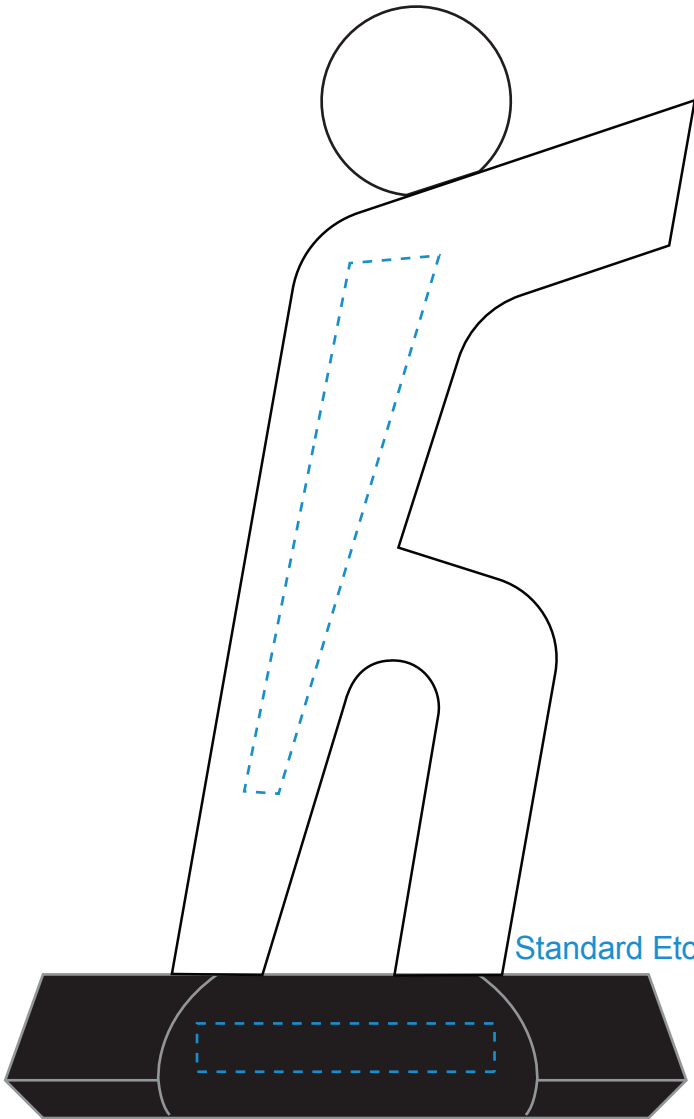

Standard Etch: Reverse

Standard Etch: Front

# 4011 COALITION FIGURE

Blue line represents the max image area.