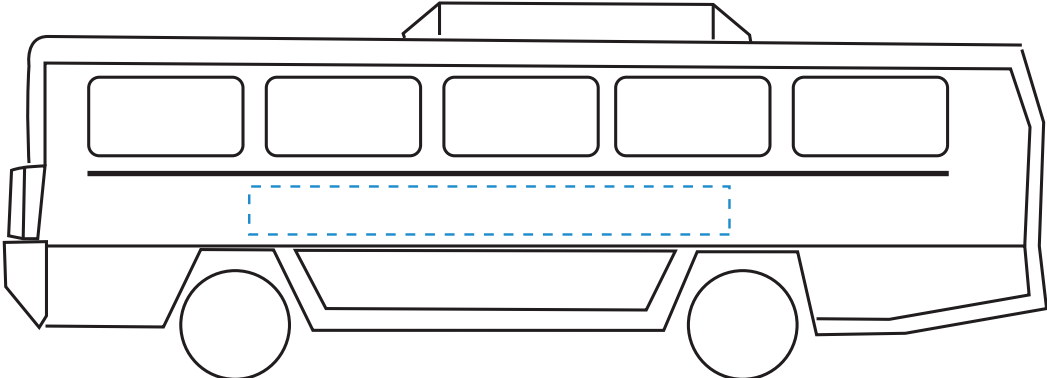

Standard Etch: Front

6058 COACH BUS 5-1/2" W

IMAGE AREA CANNOT EXCEED 1/4" HIGH

Blue line represents the max image area.