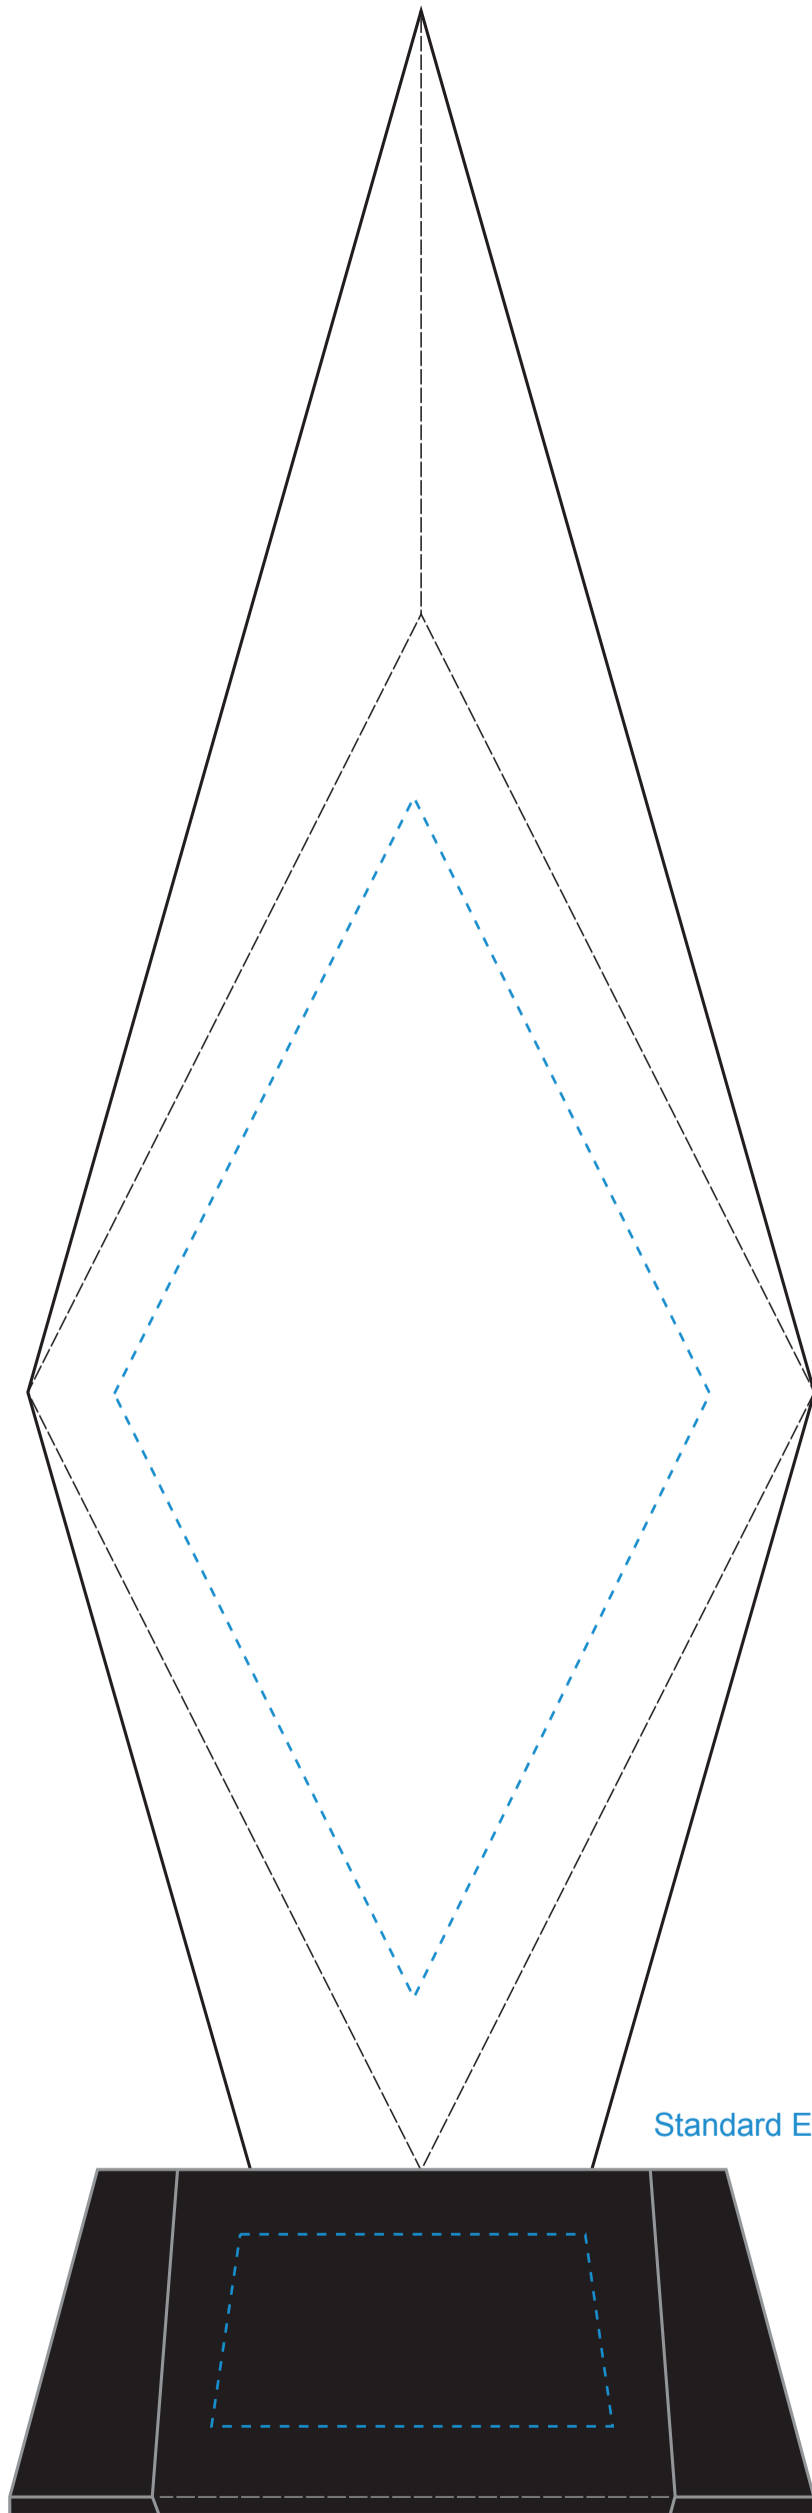

Standard Etch: Reverse

Standard Etch: Front

6741 CHASKA AWARD - 13"

Blue line represents the max image area.