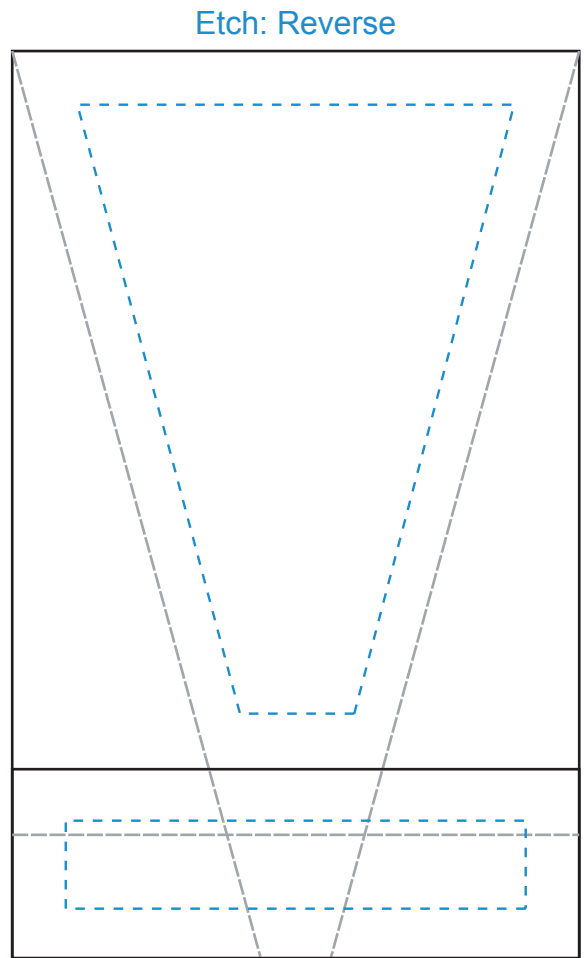

4489 CELL PHONE HOLDER - 4.75"

Standard Etch: Front

Blue line represents the max image area.

4489 CELL PHONE HOLDER - 4.75"

Standard Etch: Front

Blue line represents the max image area.