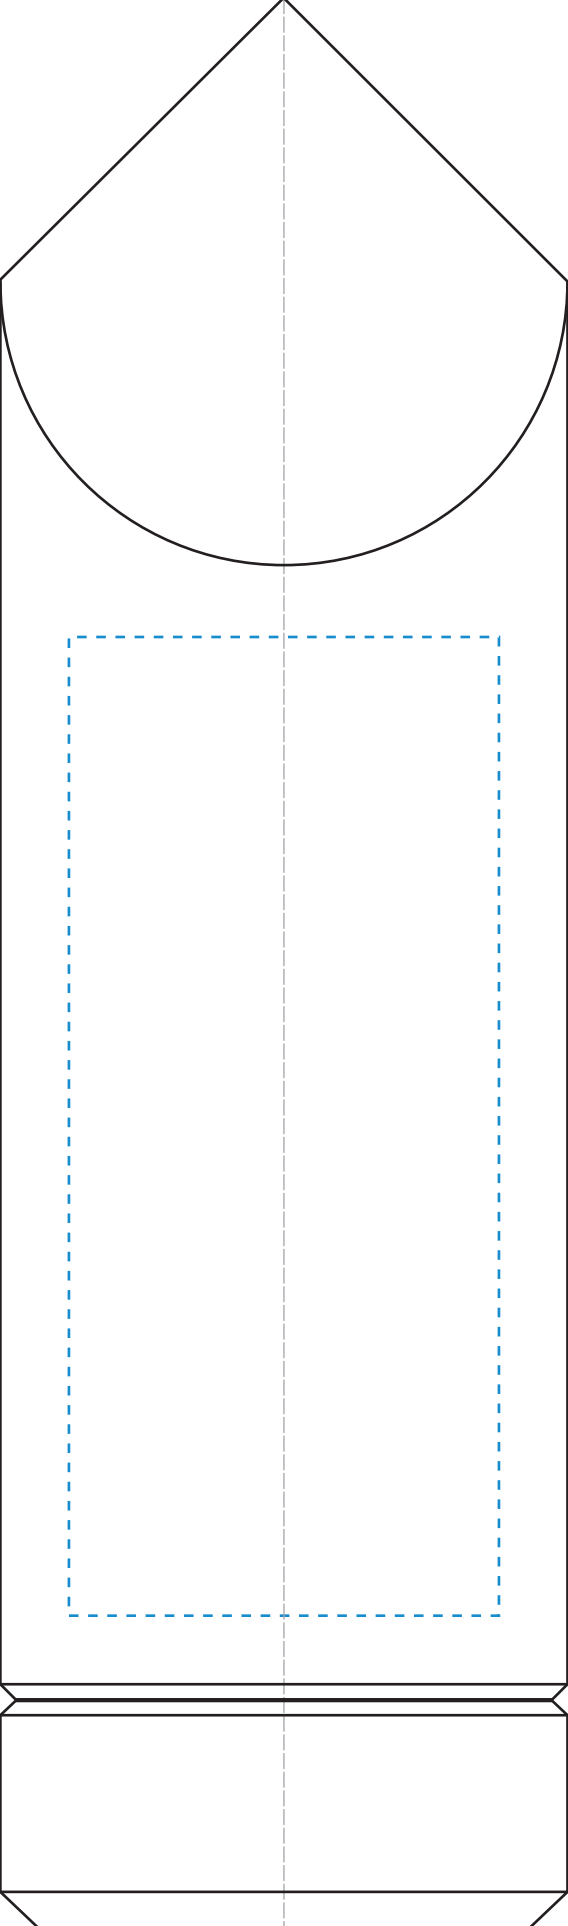

Standard Etch: Front
TOP VIEW
(IMPRINT AREA)

FRONT VIEW

SIDE VIEW

5526 CAVALIER AWARD - 10"

Standard Etch: Front
Blue line represents the max image area.