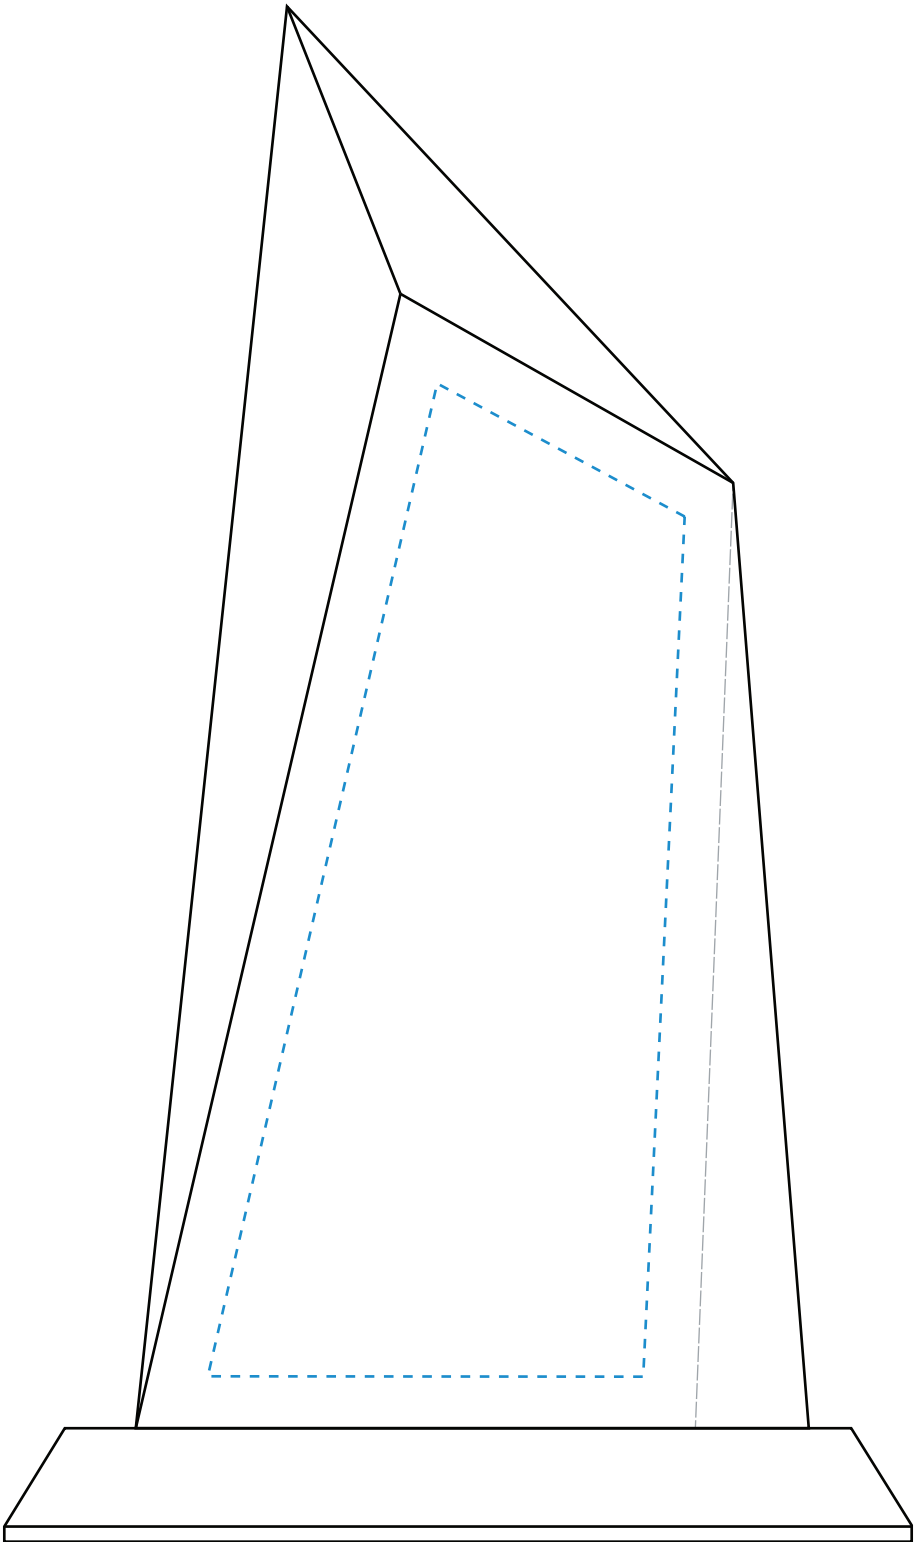

Standard Etch: Reverse

4418 CATHEDRAL PEAK - 8"

Blue line represents the max image area.