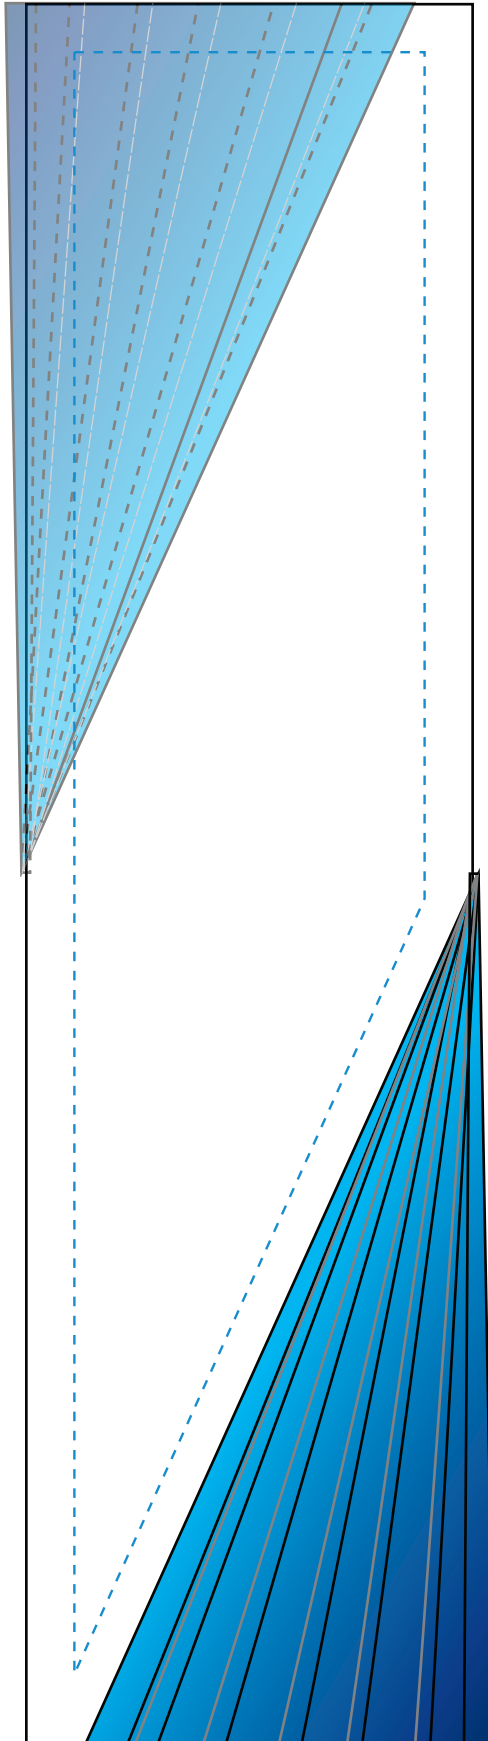

Standard Etch: Front

8339 CATALYST BLUE AWARD - 9 INCHES

Blue line represents the max image area.