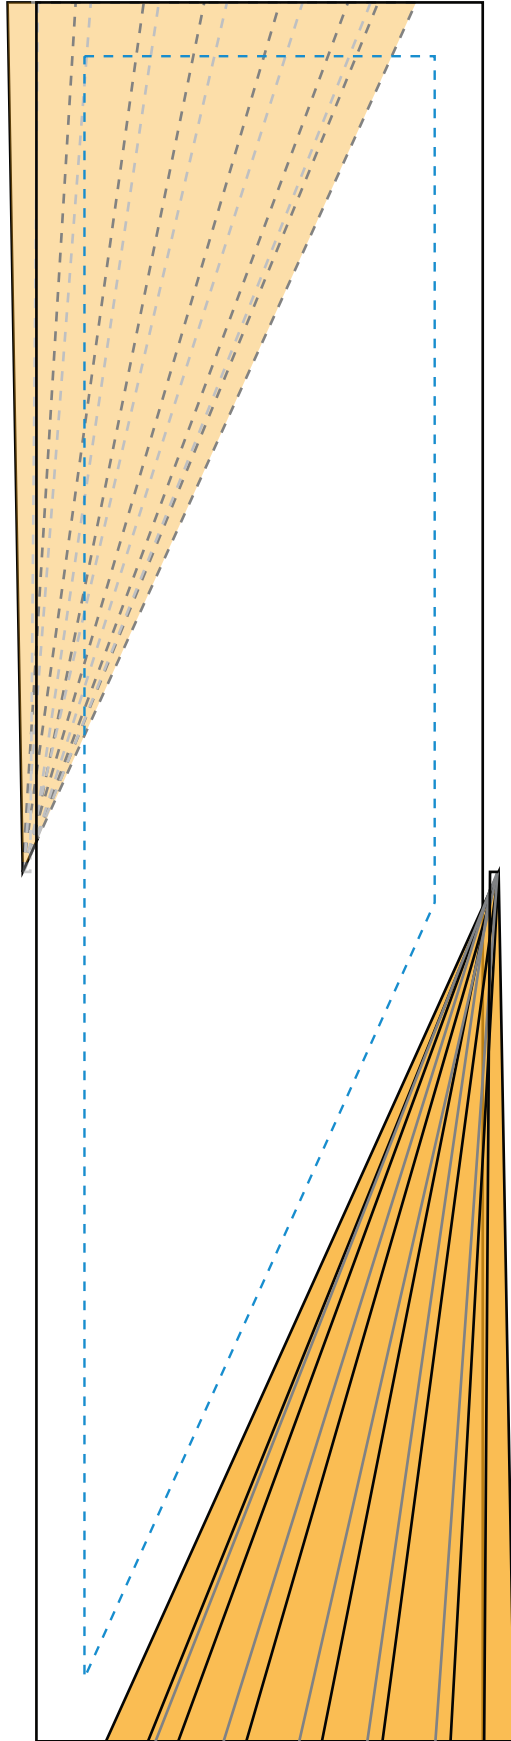

Standard Etch: Front

8339 CATALYST AMBER AWARD - 9 INCHES

Blue line represents the max image area.