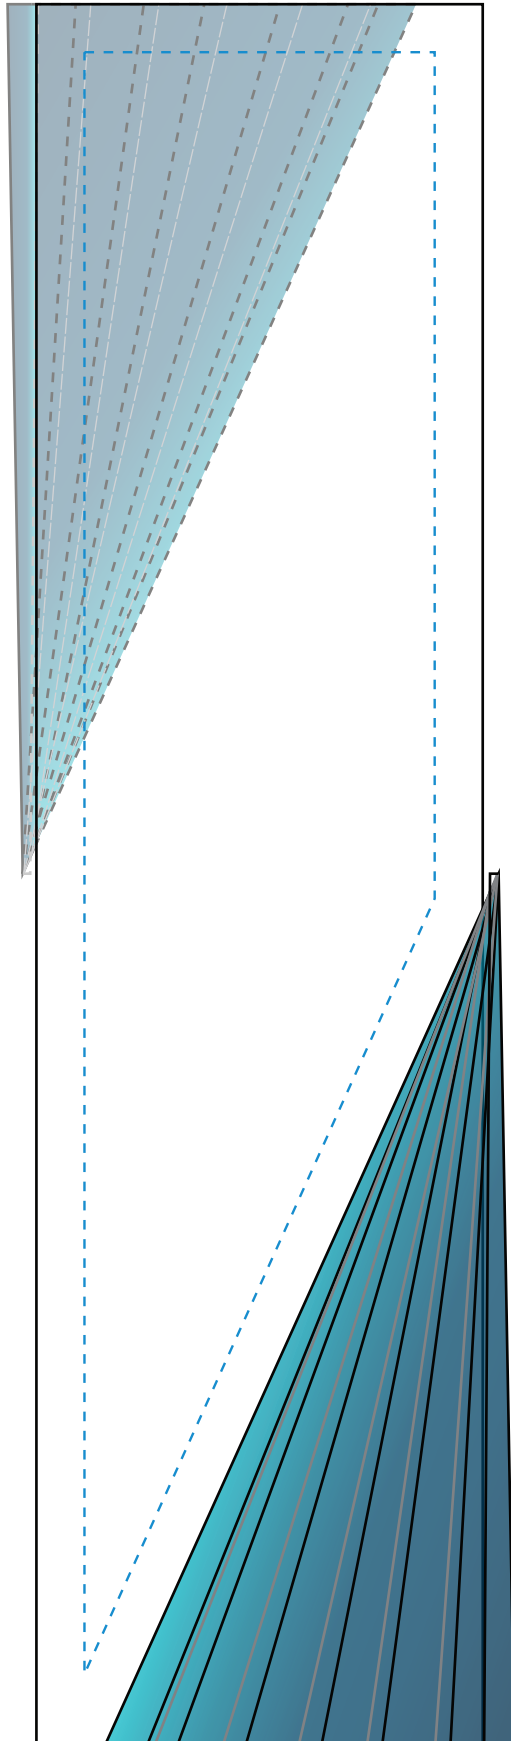

Standard Etch: Front

8339 CATALYST TEAL AWARD - 9 INCHES

Blue line represents the max image area.