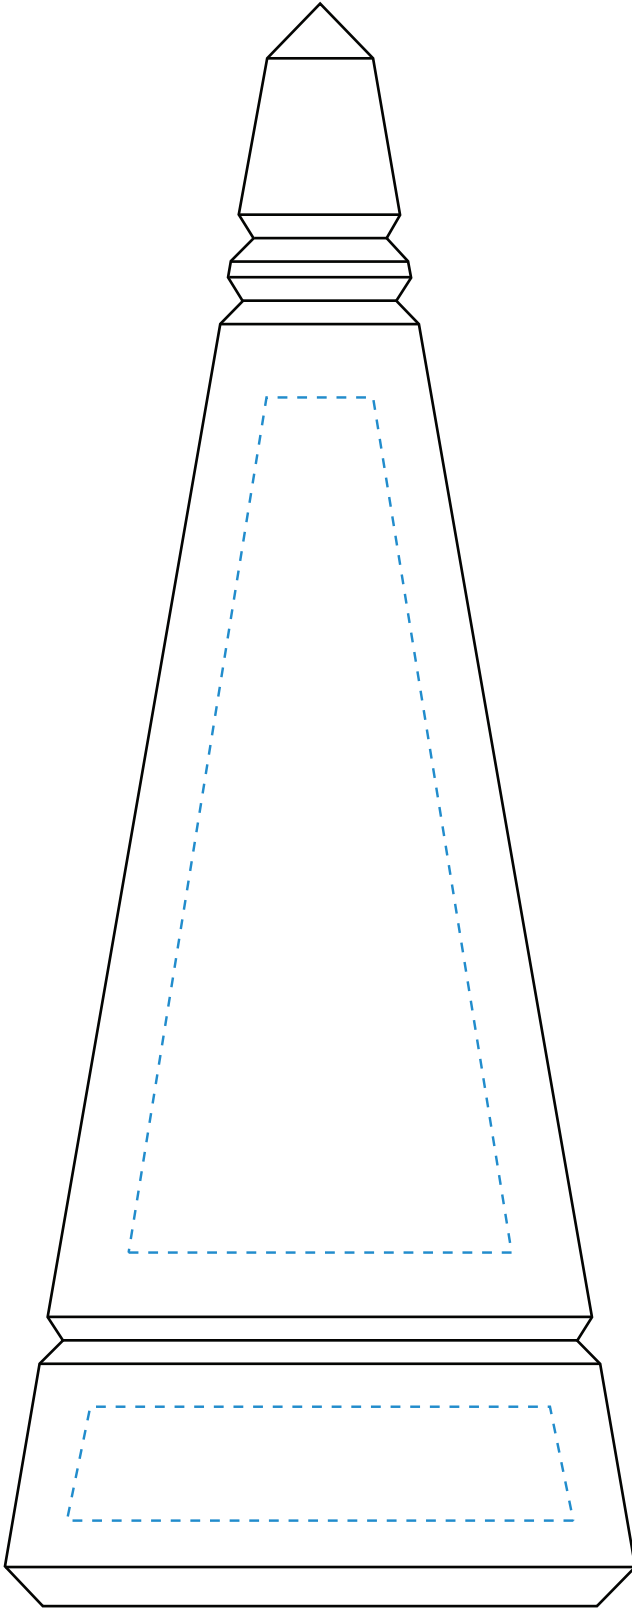

Standard Etch: Front

5941 CASTLE PEAK 8"

Blue line represents the max image area.