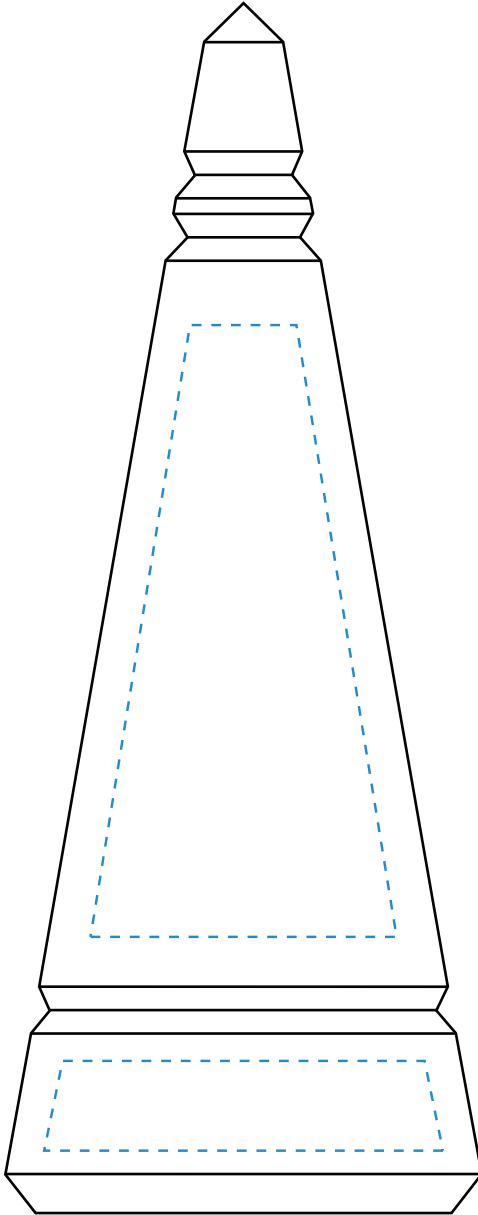

Standard Etch: Front

**5940 CASTLE PEAK 6"**

Blue line represents the max image area.