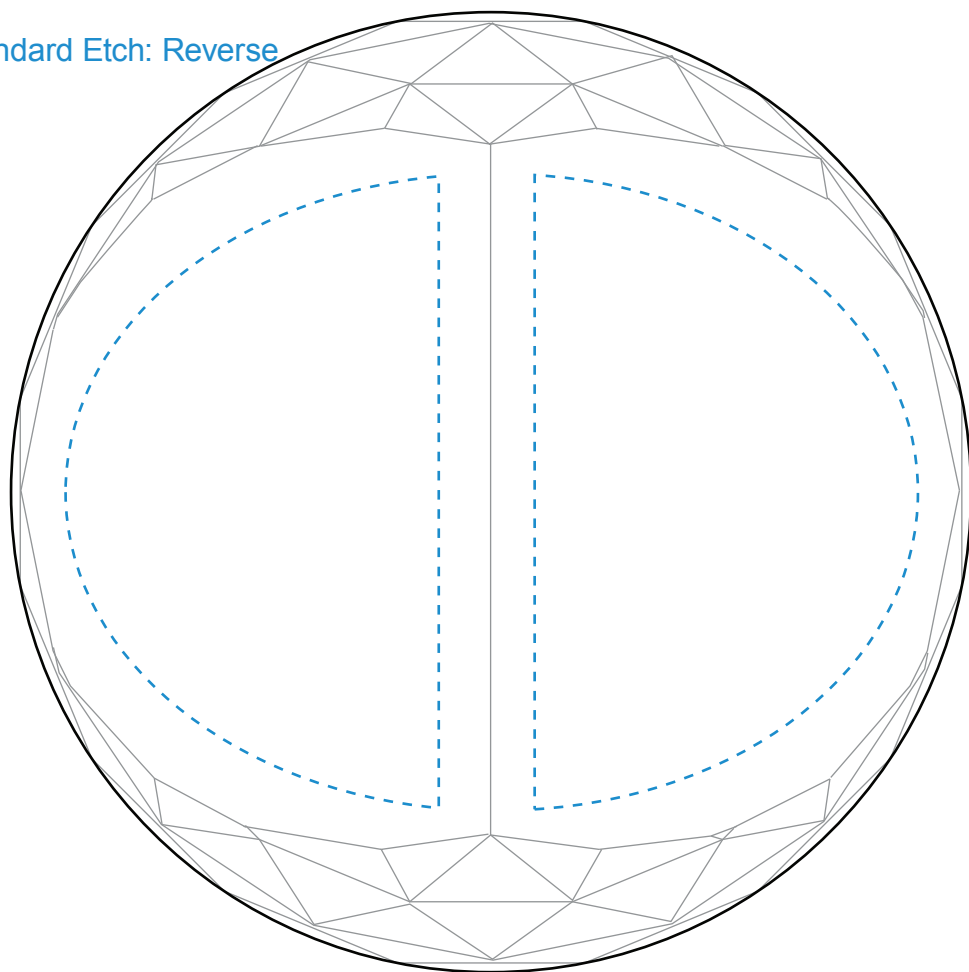

Standard Etch: Reverse

6815 CASCATA AWARD - 5" DIA.

Blue line represents the max image area.

Secondary Etch Area: Front

6815 CASCATA AWARD - 5" DIA.

Blue line represents the max image area.