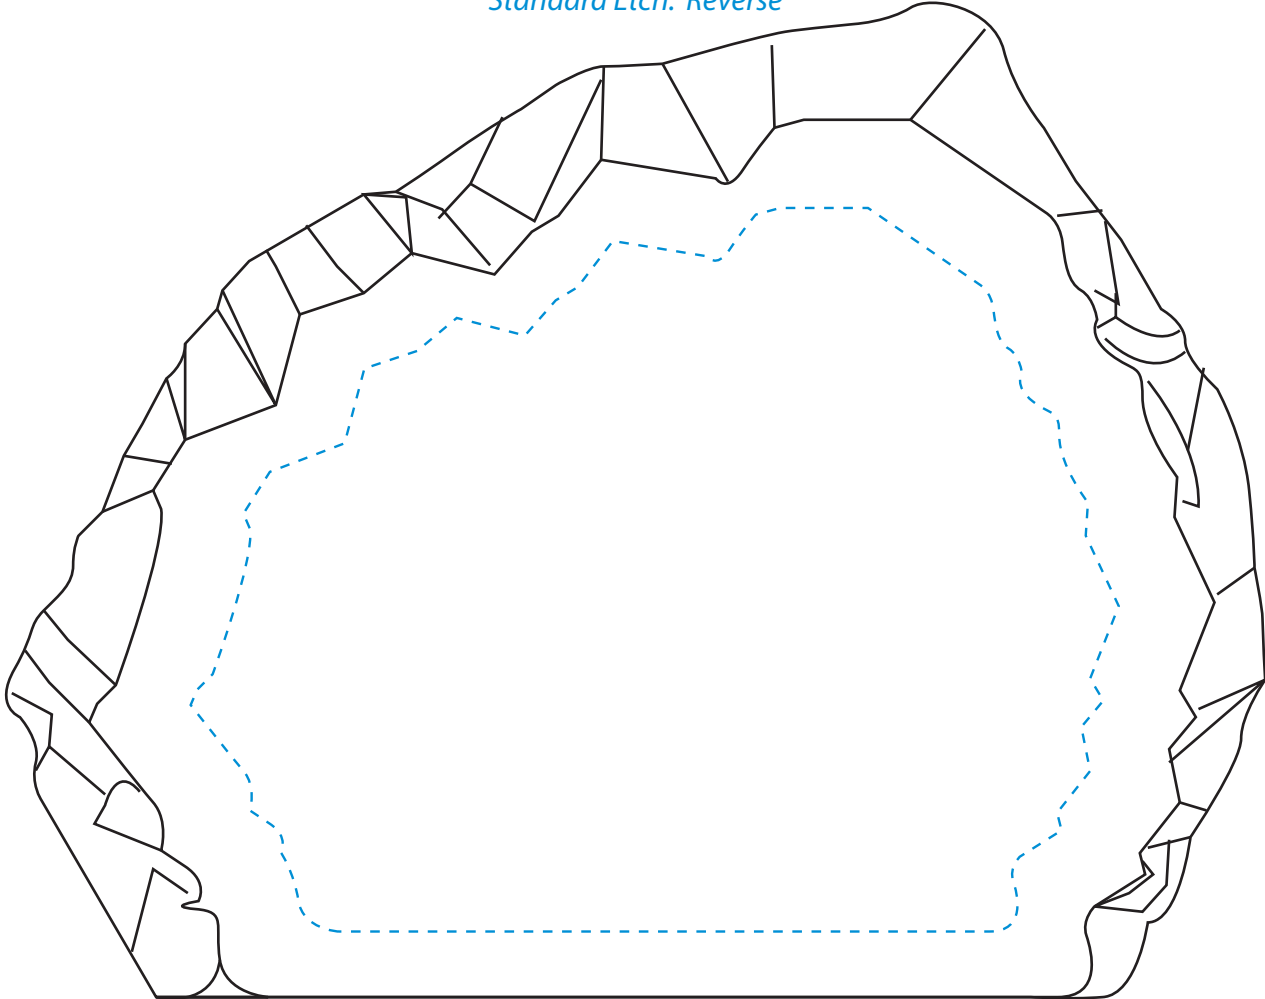

Standard Etch: Reverse

3507 CARVED ICEBERG

Blue line represents the max image area.