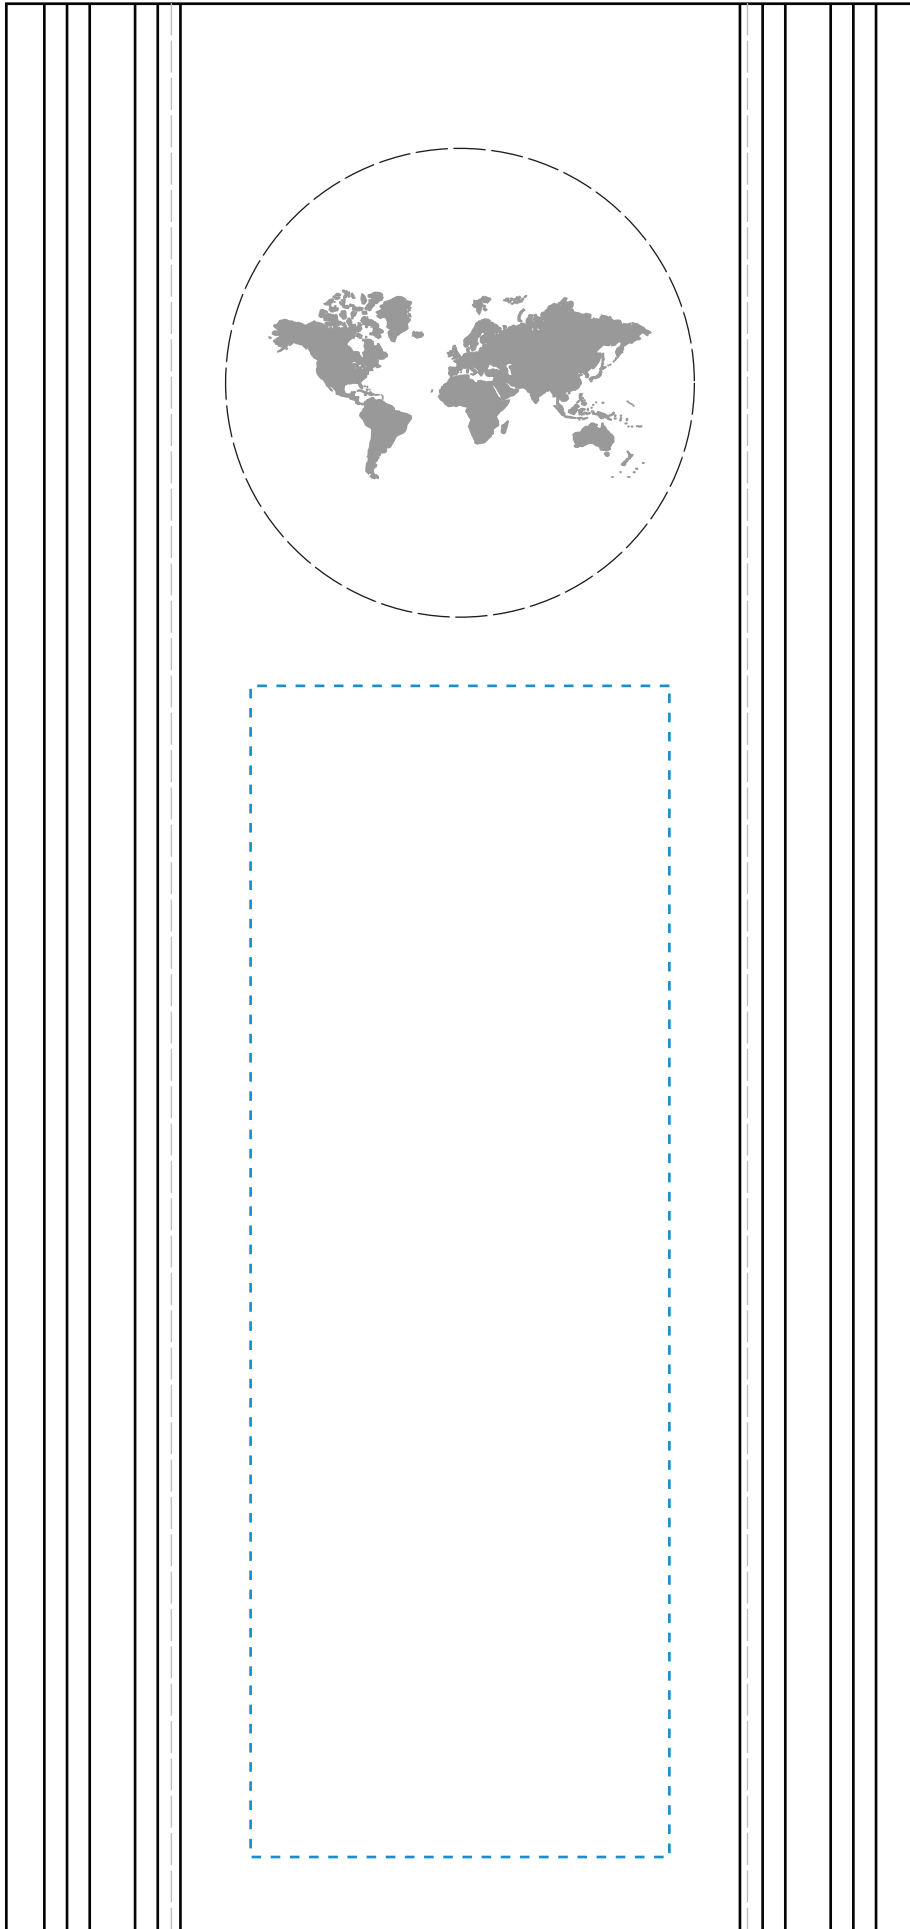

Standard Etch: Reverse

5990 CAPRICORN GLOBAL AWARD - 10"

Blue line represents the max image area.