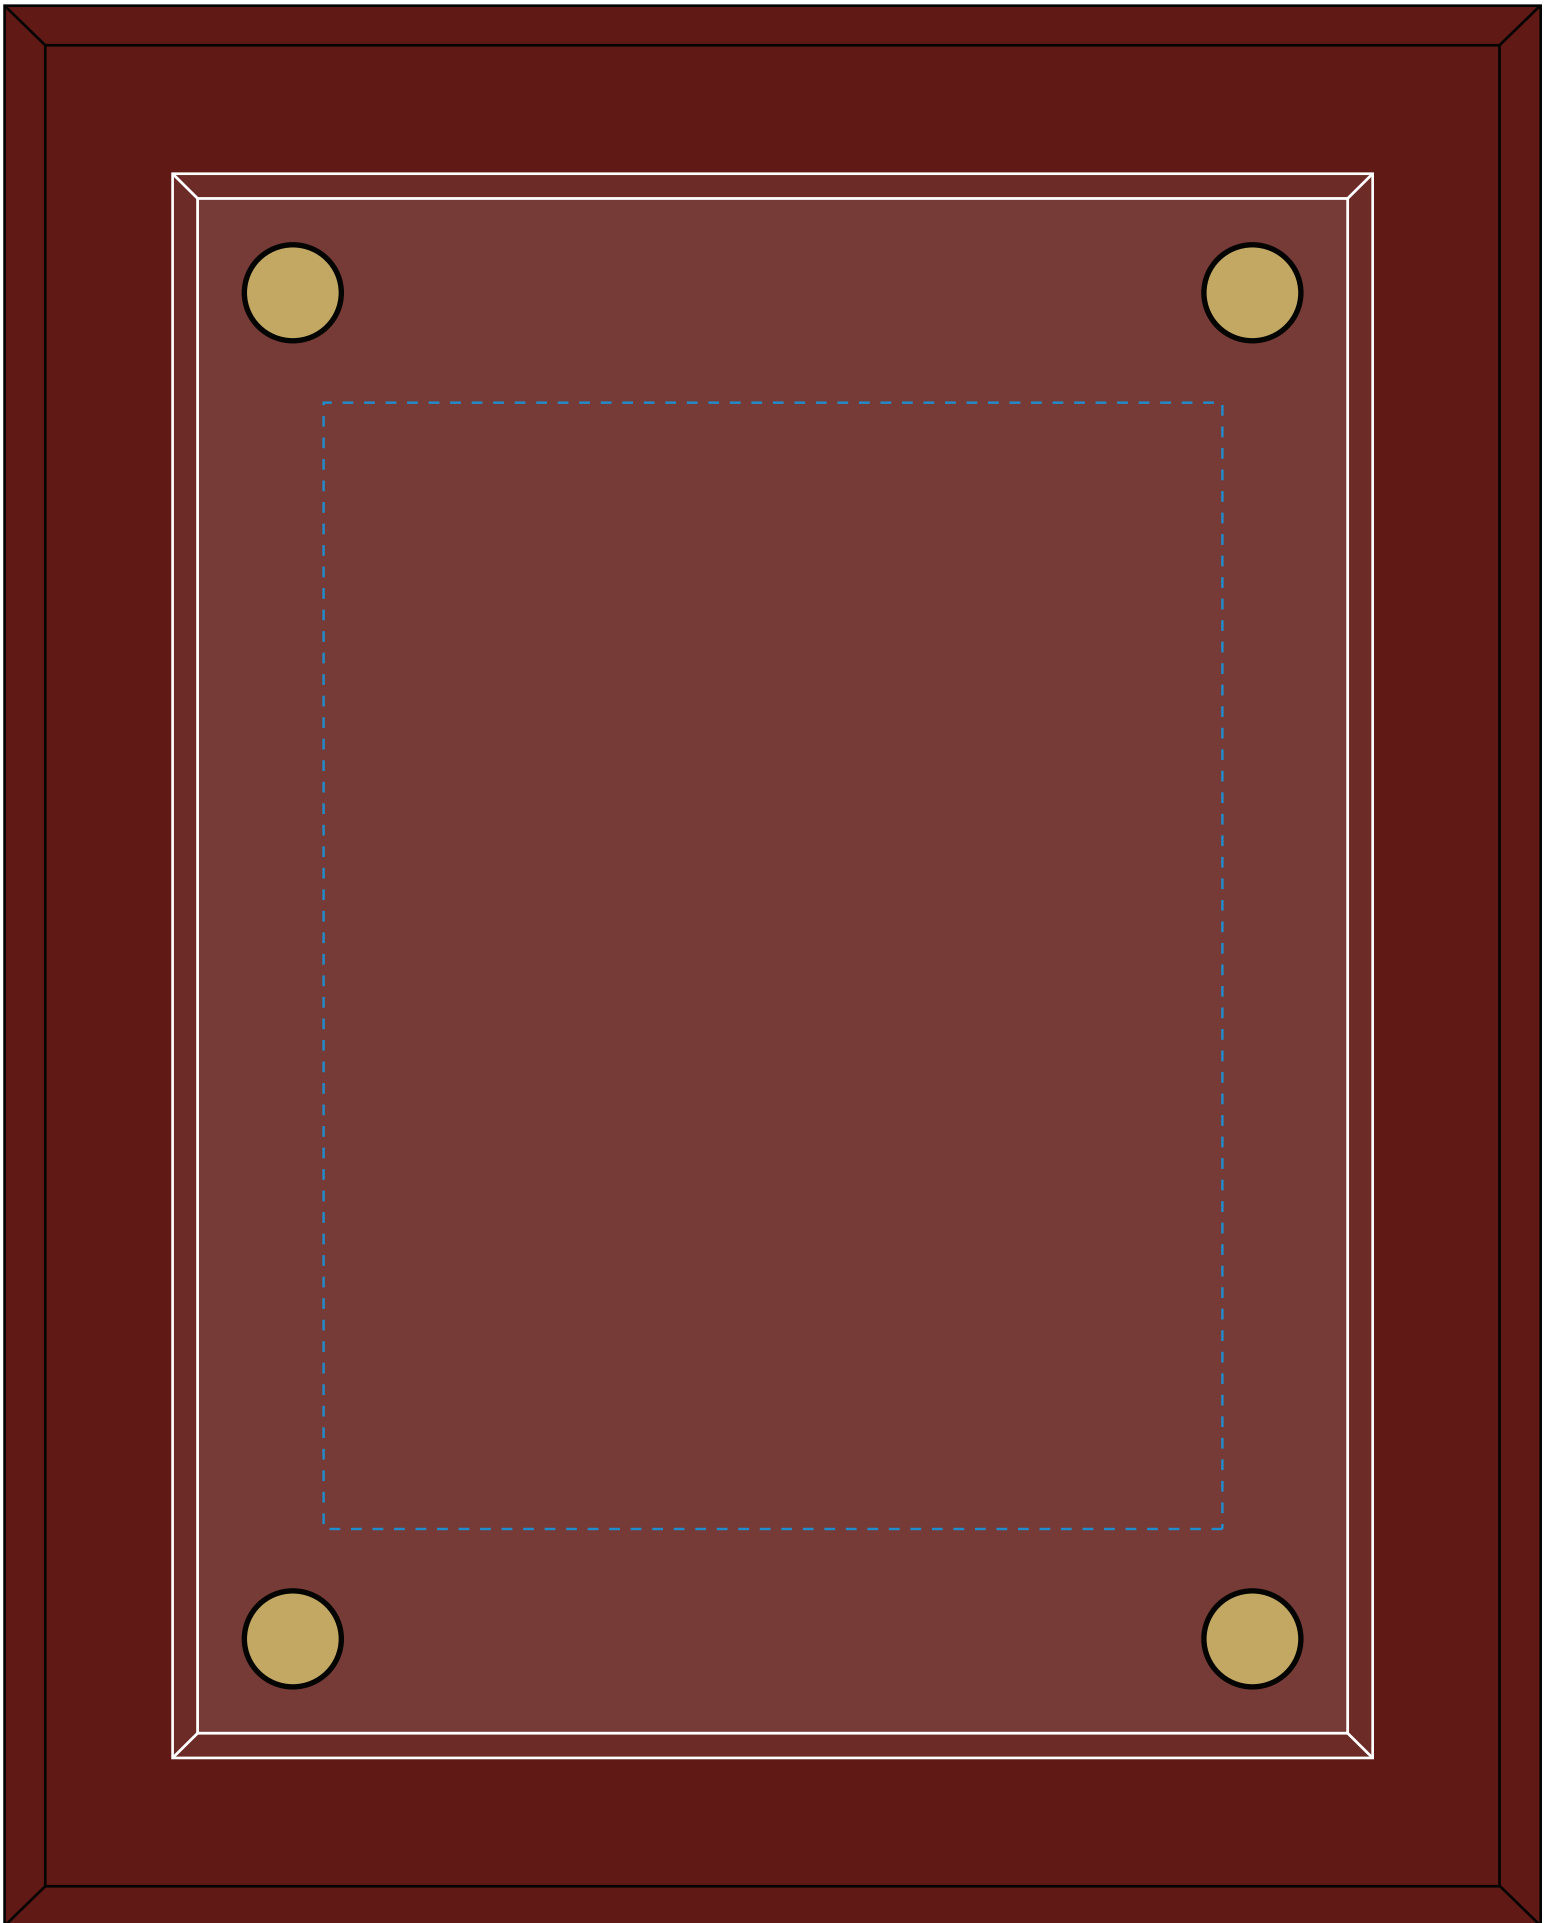

Standard Etch: Reverse

6076 CANTERBURY ROSEWOOD PLAQUE 8" X 10"

Blue line represents the max image area.