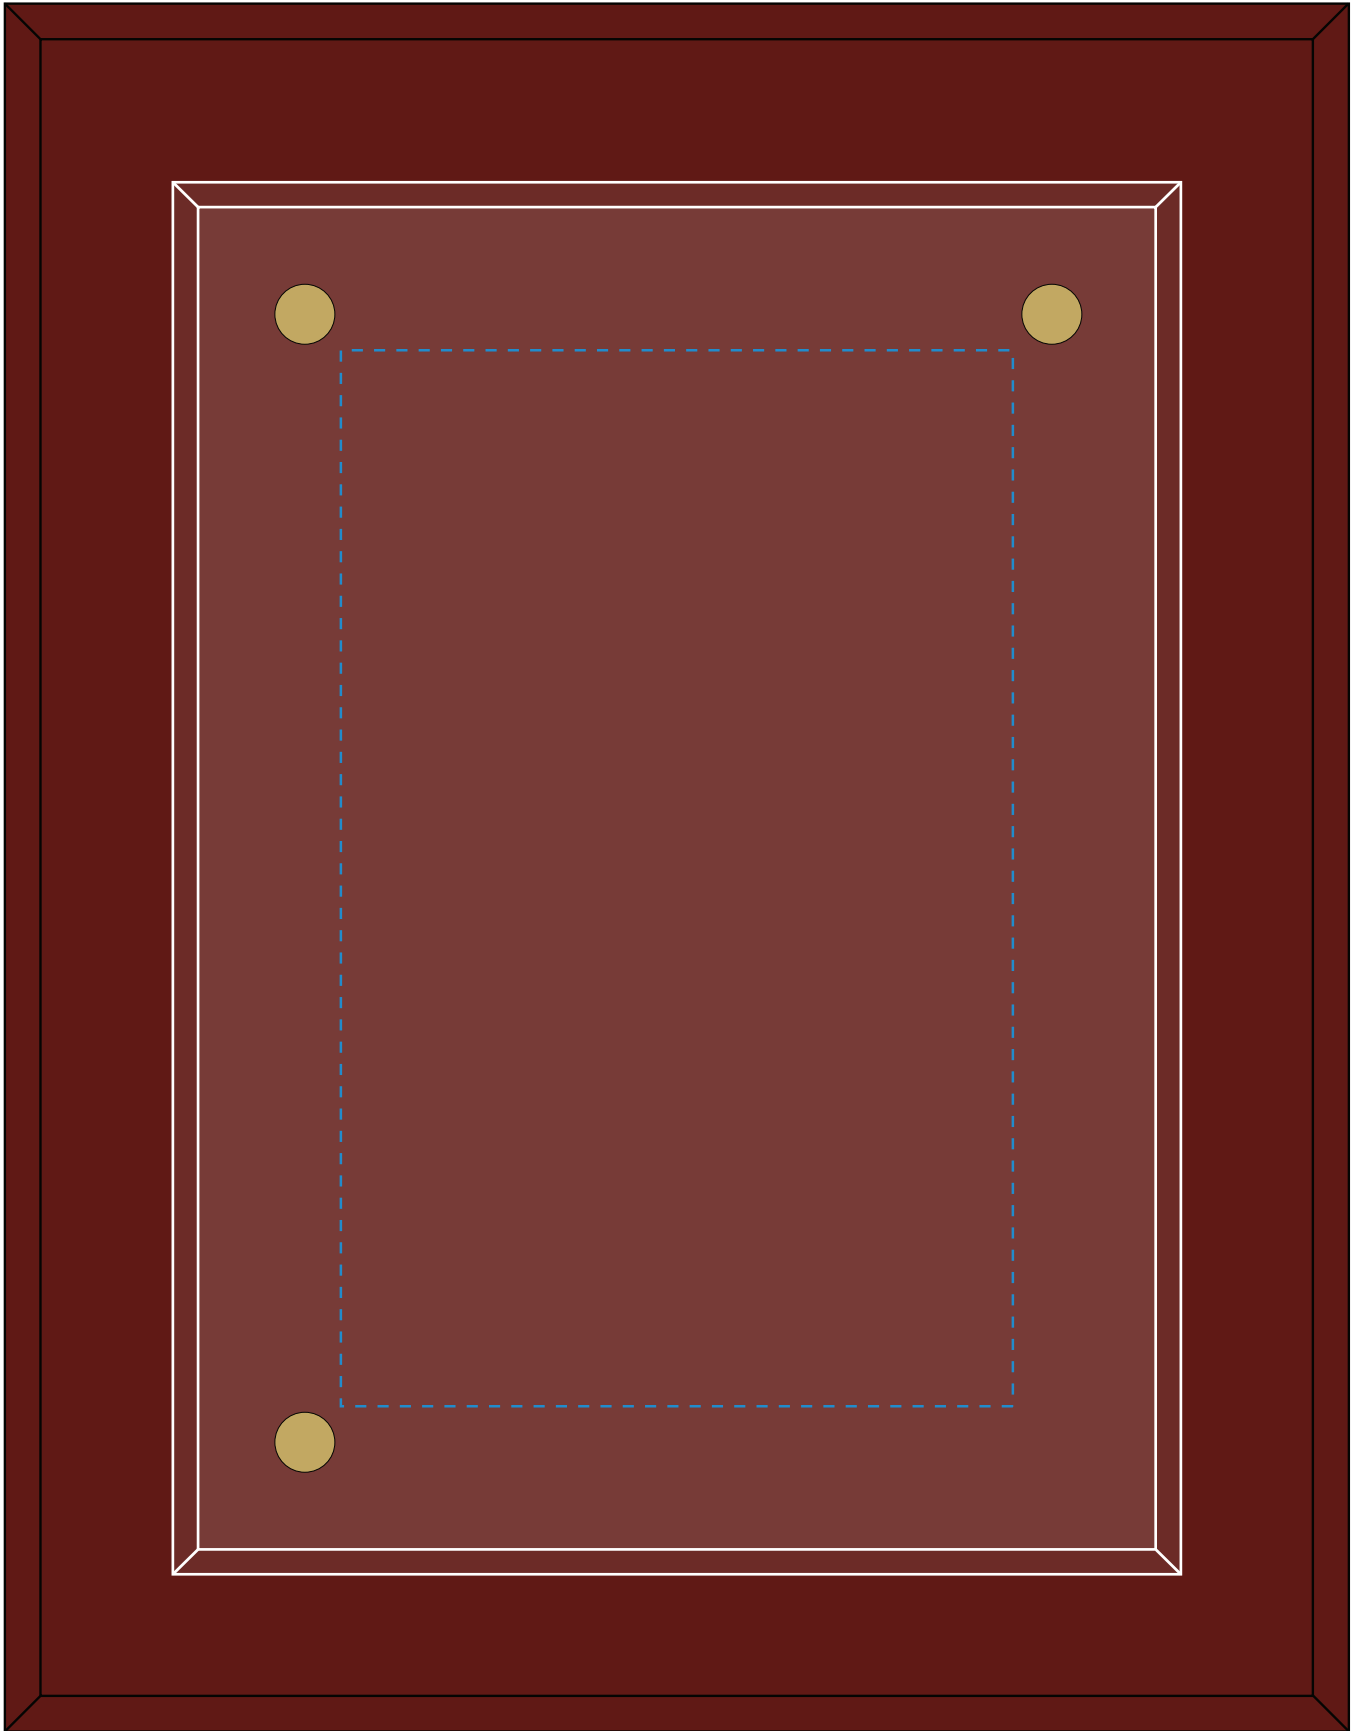

Standard Etch: Reverse

6075 CANTERBURY ROSEWOOD PLAQUE 7" X 9"

Blue line represents the max image area.