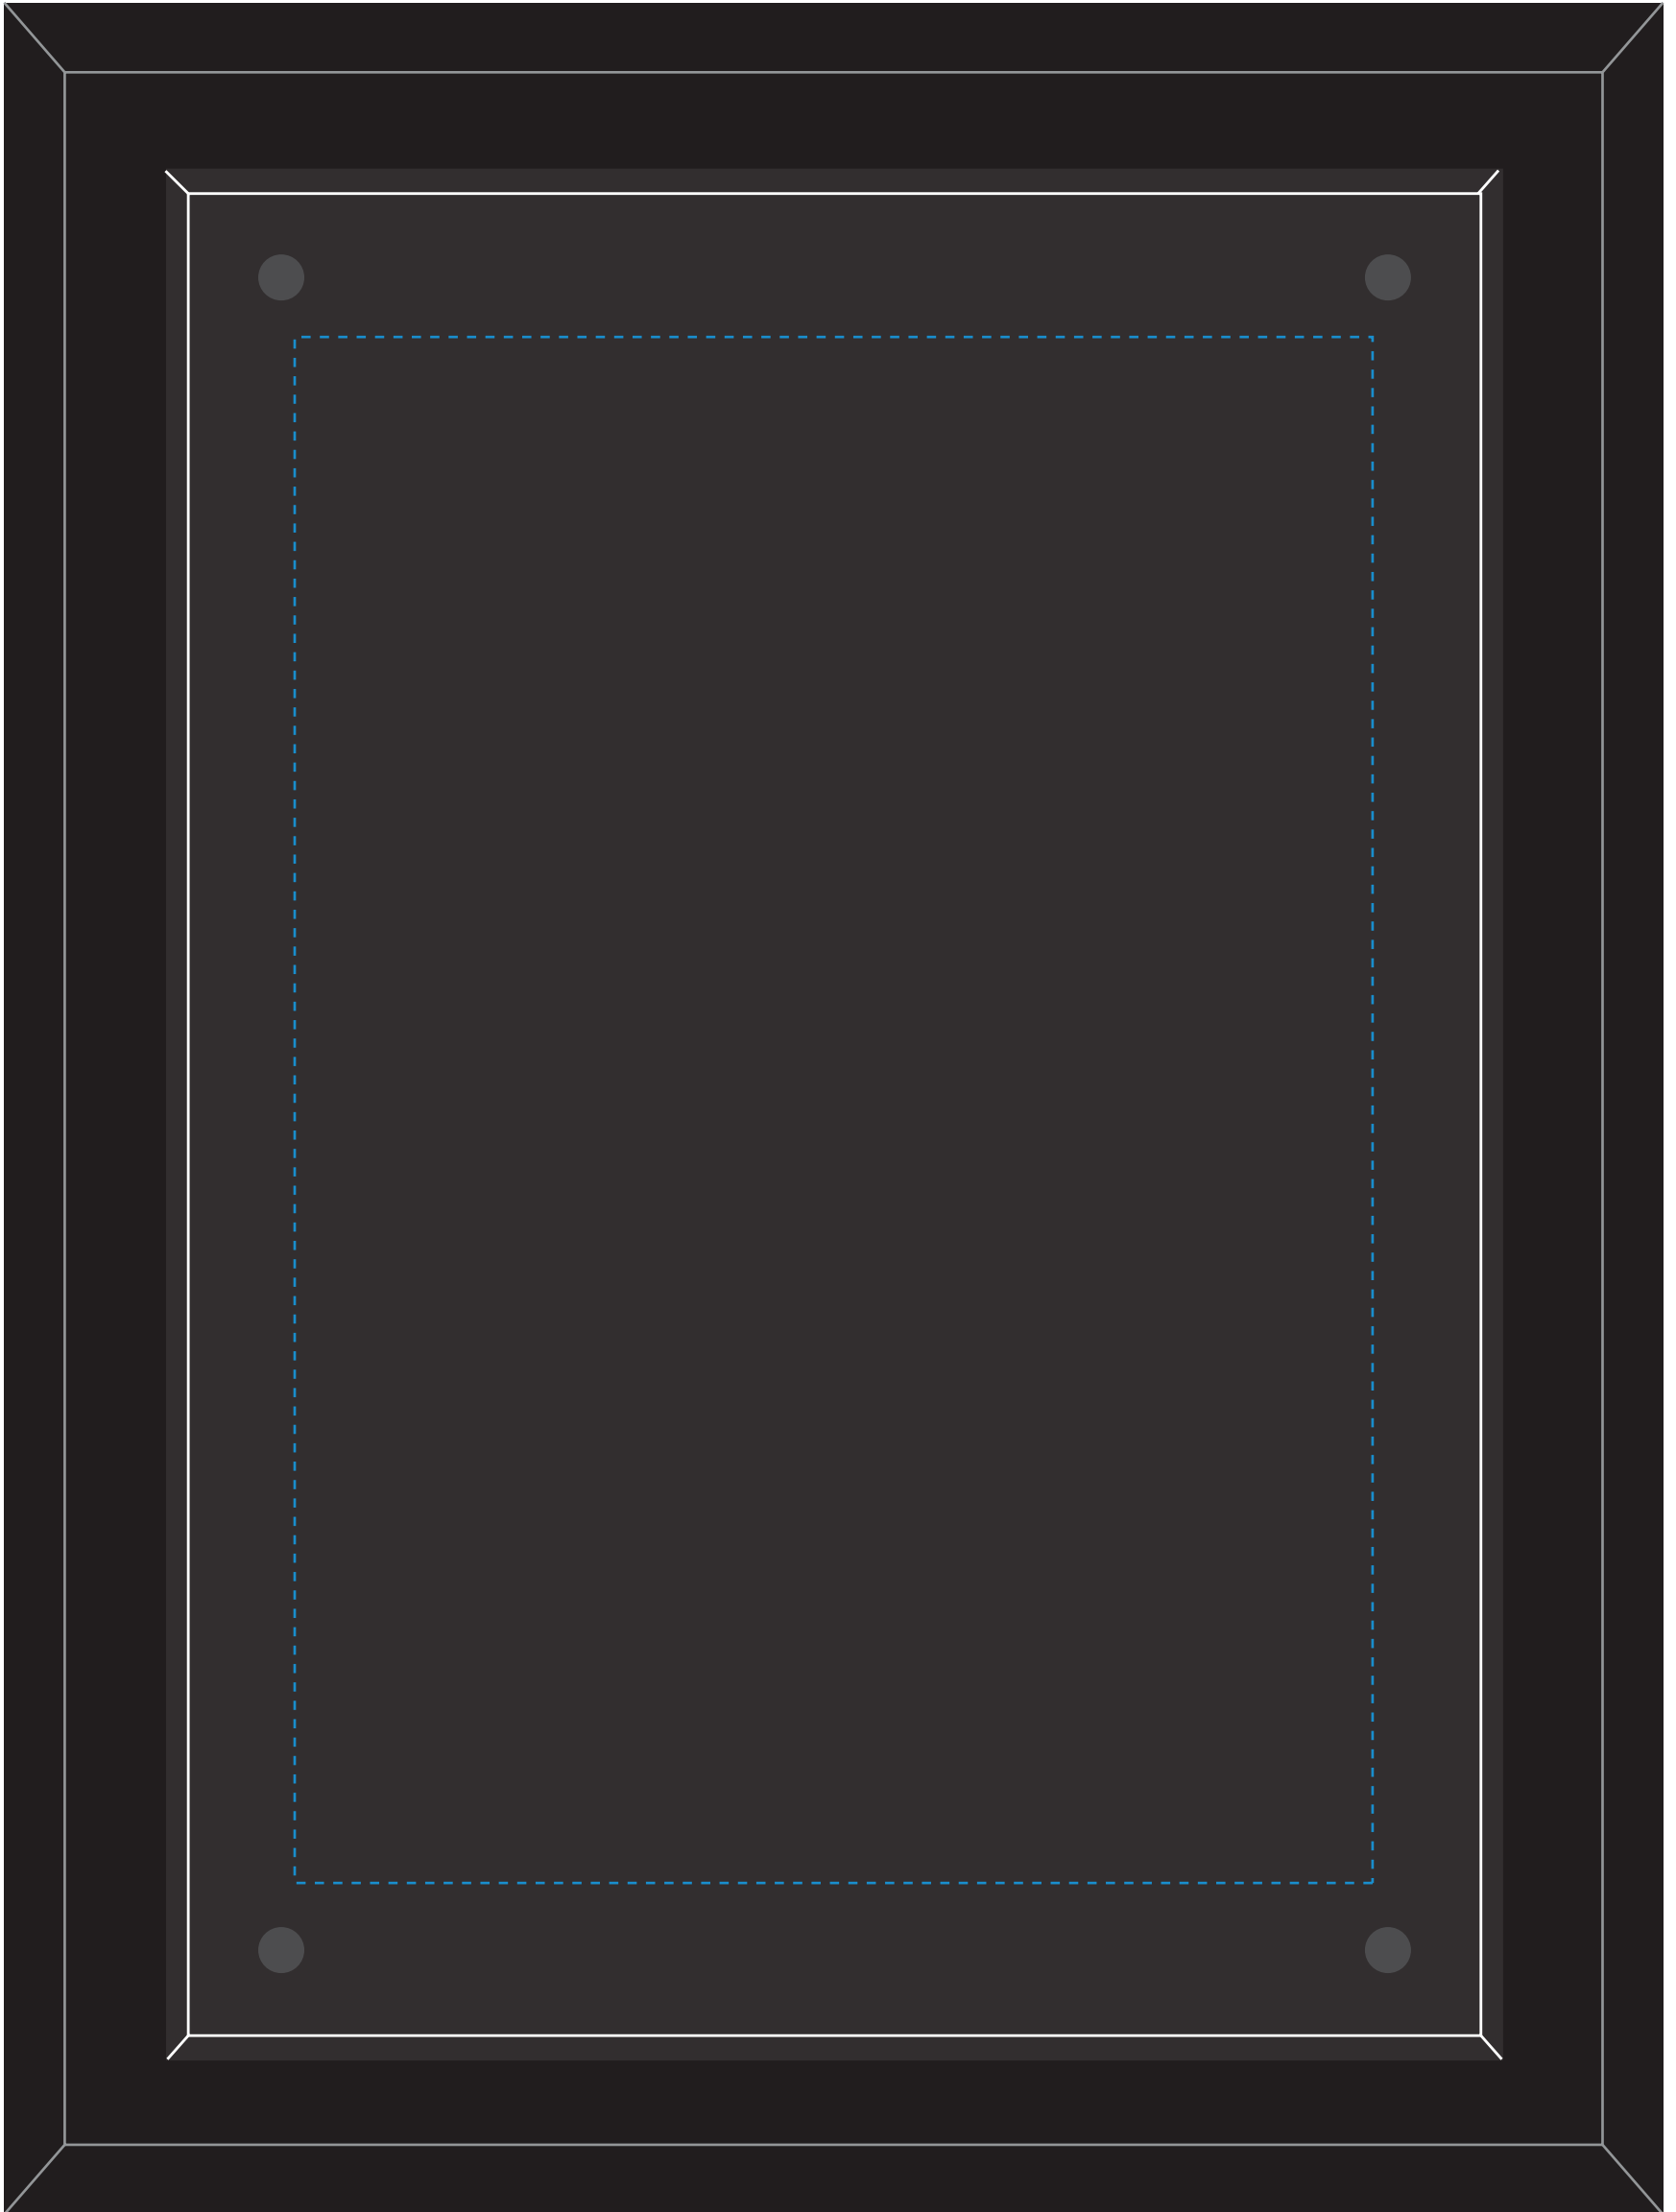

Standard Etch: Reverse

6577 CANTERBURY BLACK PLAQUE - 9" X 12"
Blue line represents the max image area.