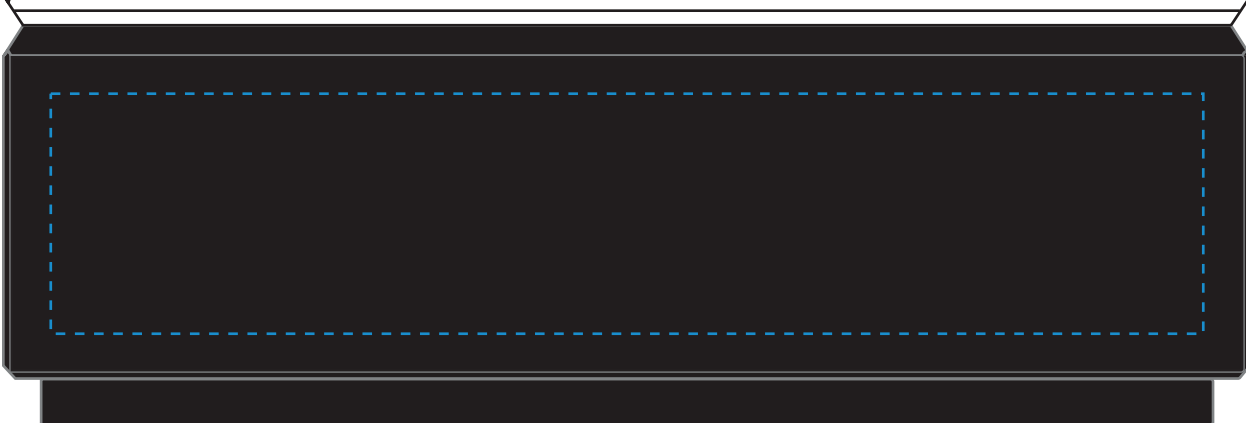

TOP VIEW

Standard Etch: Reverse

SIDE VIEW

7820 BUTLER SABLE CUBE - 6.25"

Standard Etch: Front
Blue line represents the max image area.