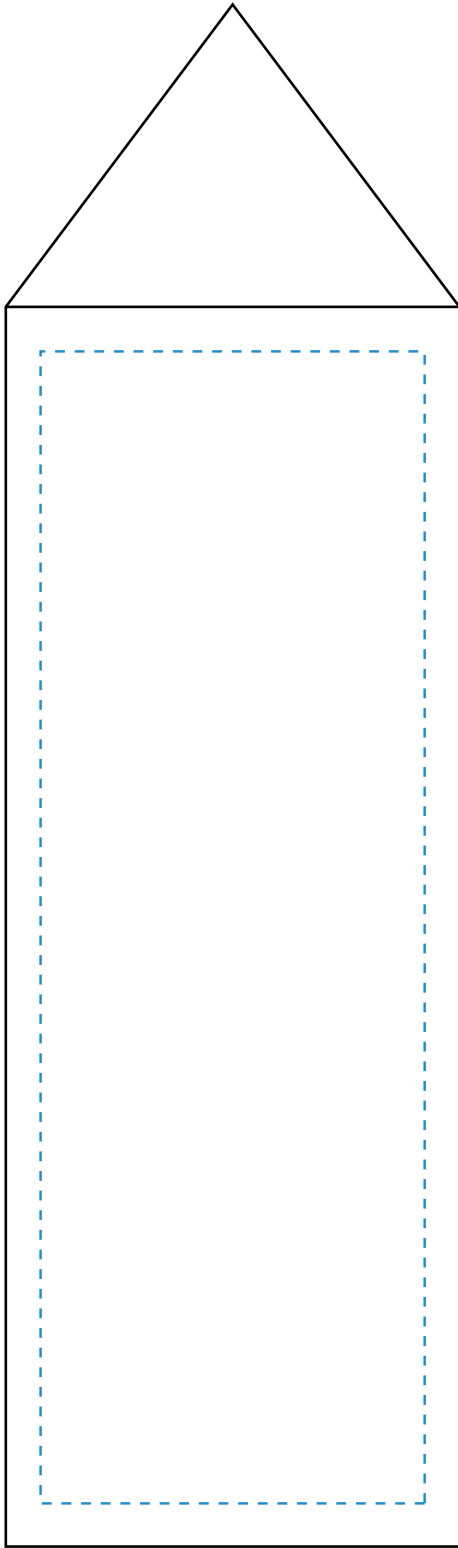

Standard Etch: Reverse

6031 BUCKINGHAM AWARD 8"

Blue line represents the max image area.