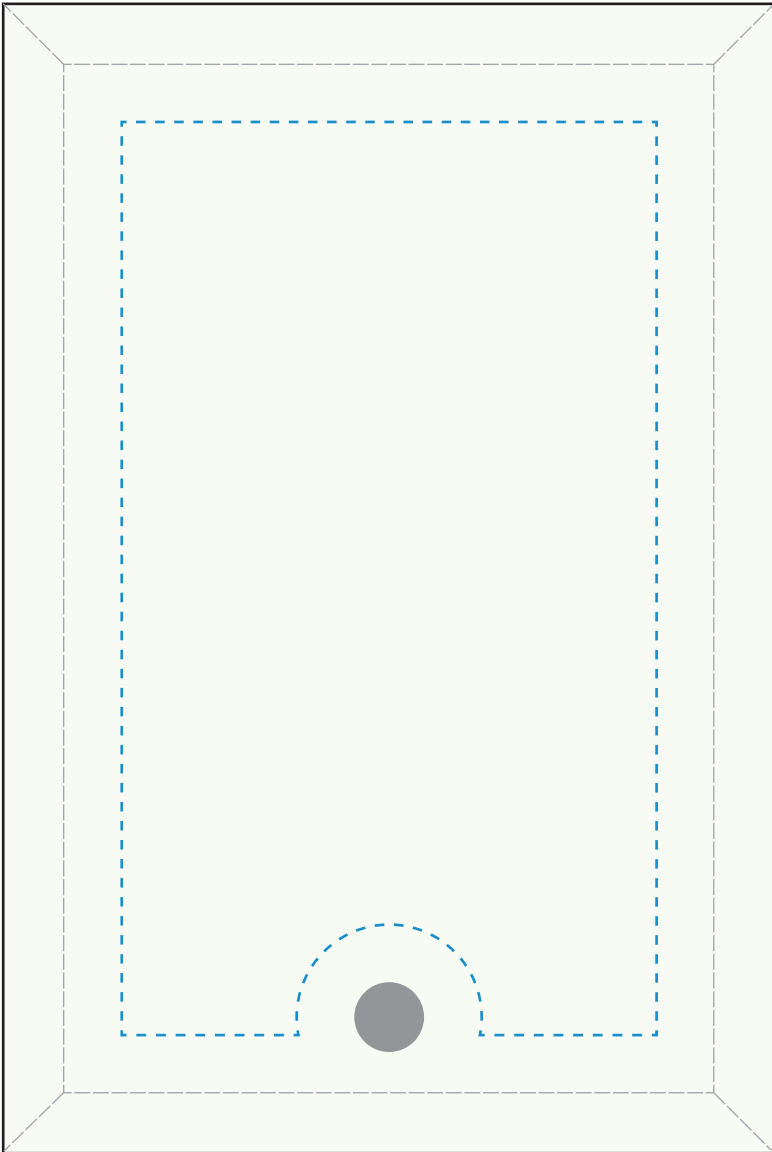

Standard Etch: Reverse

4449 BRISTOL RECTANGLE VERTICAL - 6"

Blue line represents the max image area.