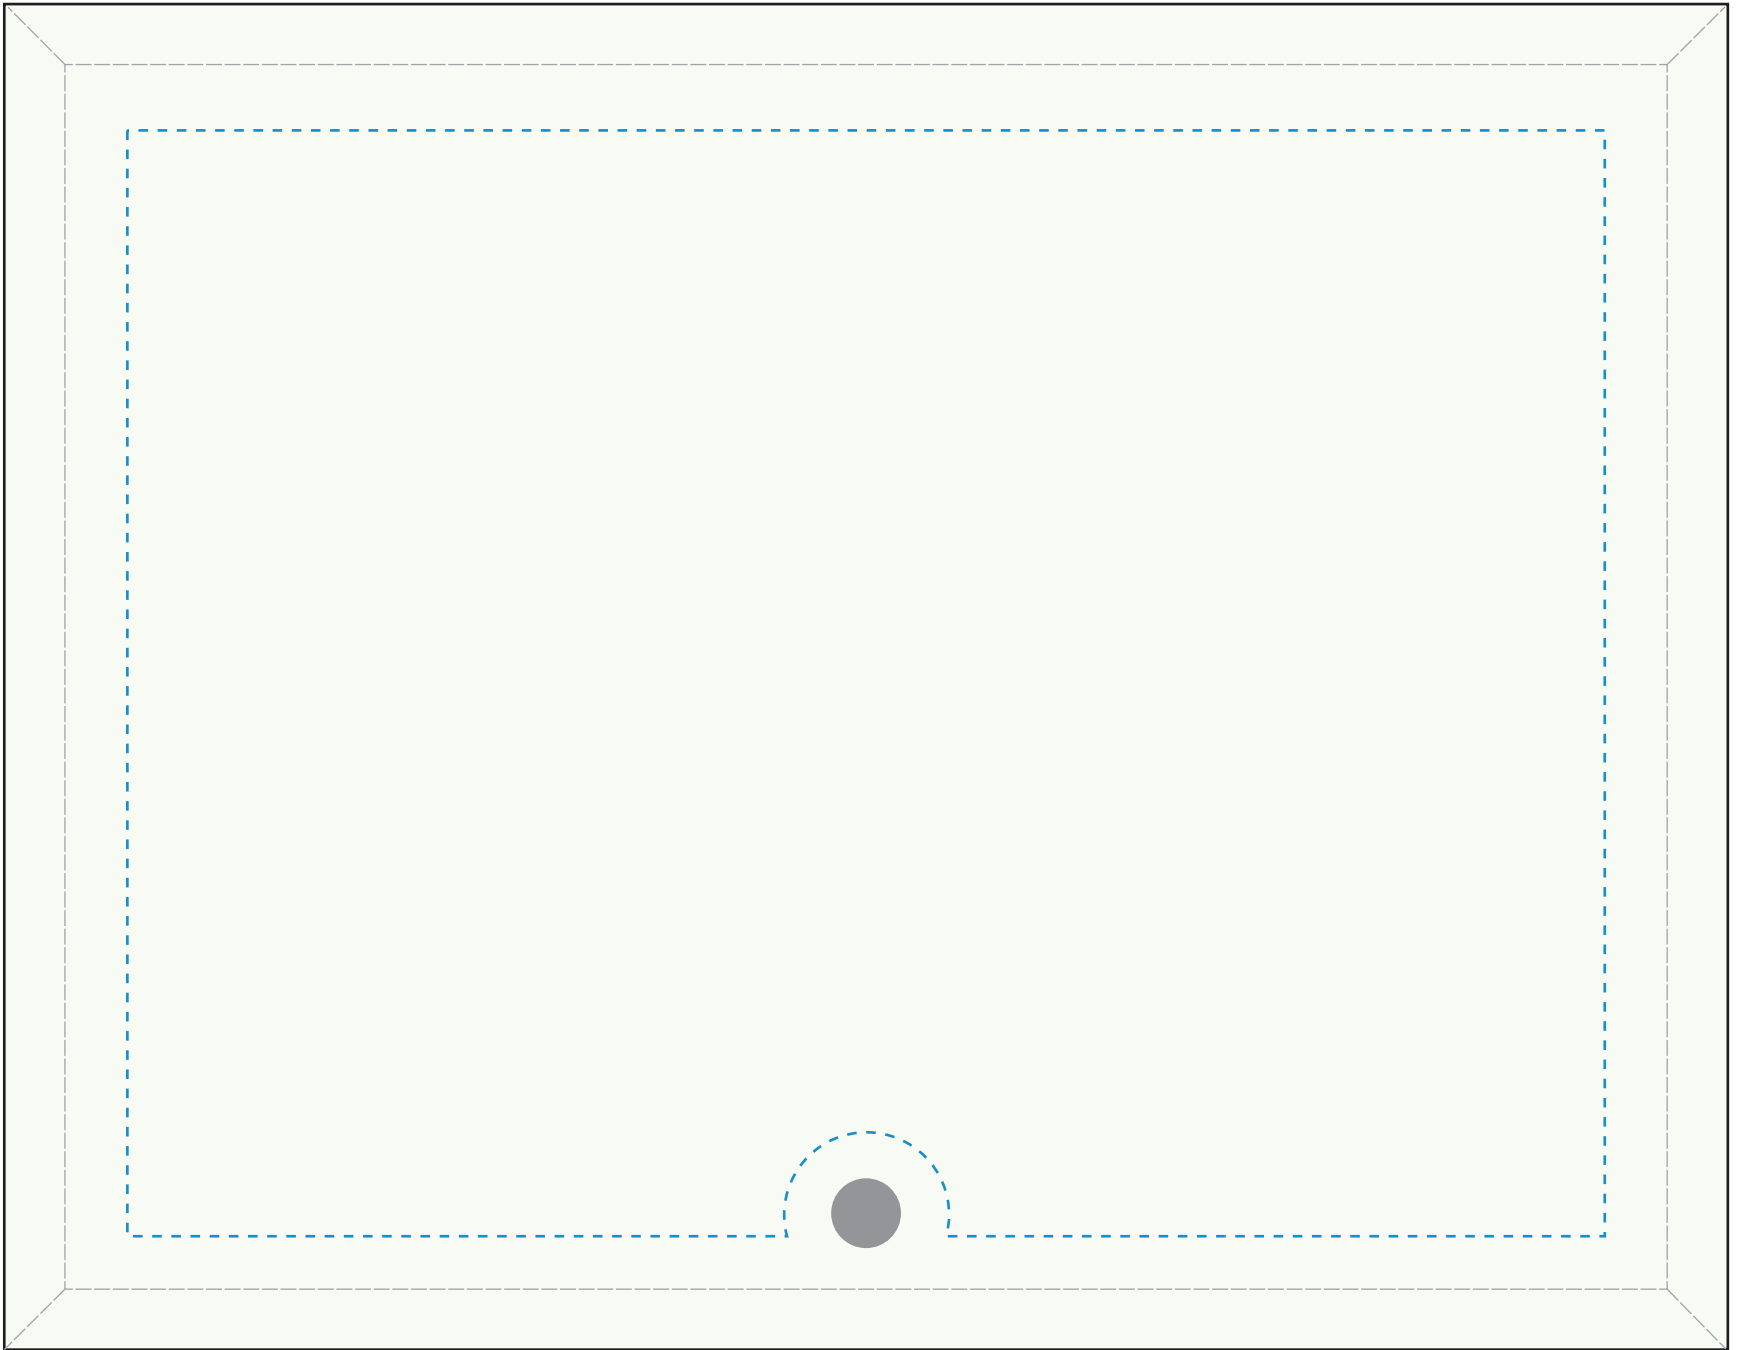

Standard Etch: Reverse

4445 BRISTOL RECTANGLE HORIZONTAL - 7"

Blue line represents the max image area.