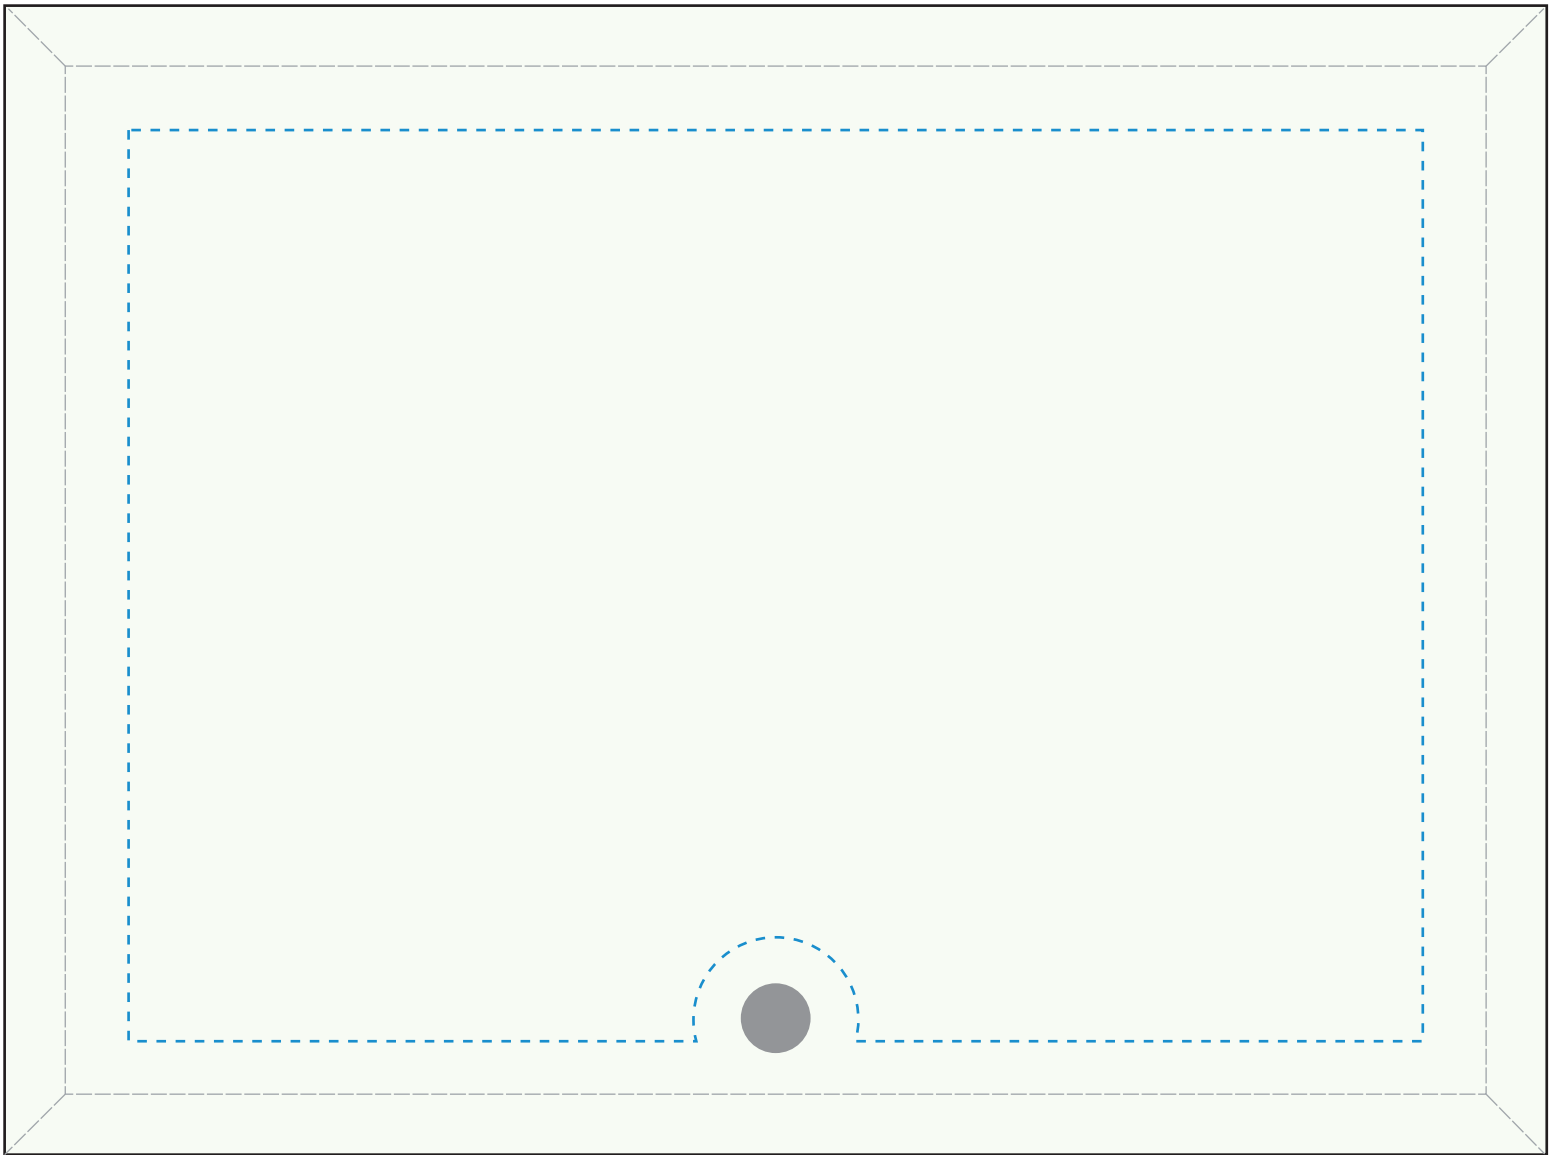

Standard Etch: Reverse

4444 BRISTOL RECTANGLE HORIZONTAL - 6"

Blue line represents the max image area.