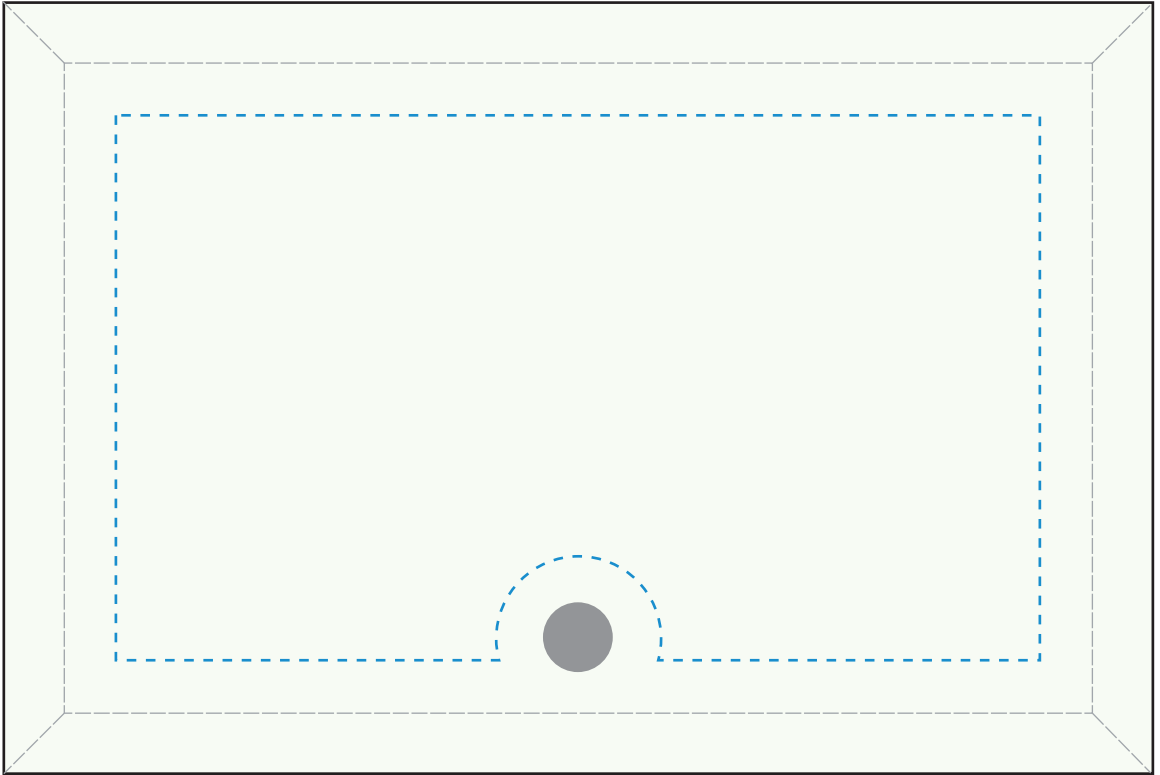

Standard Etch: Reverse

4442 BRISTOL RECTANGLE HORIZONTAL - 4"

Blue line represents the max image area.