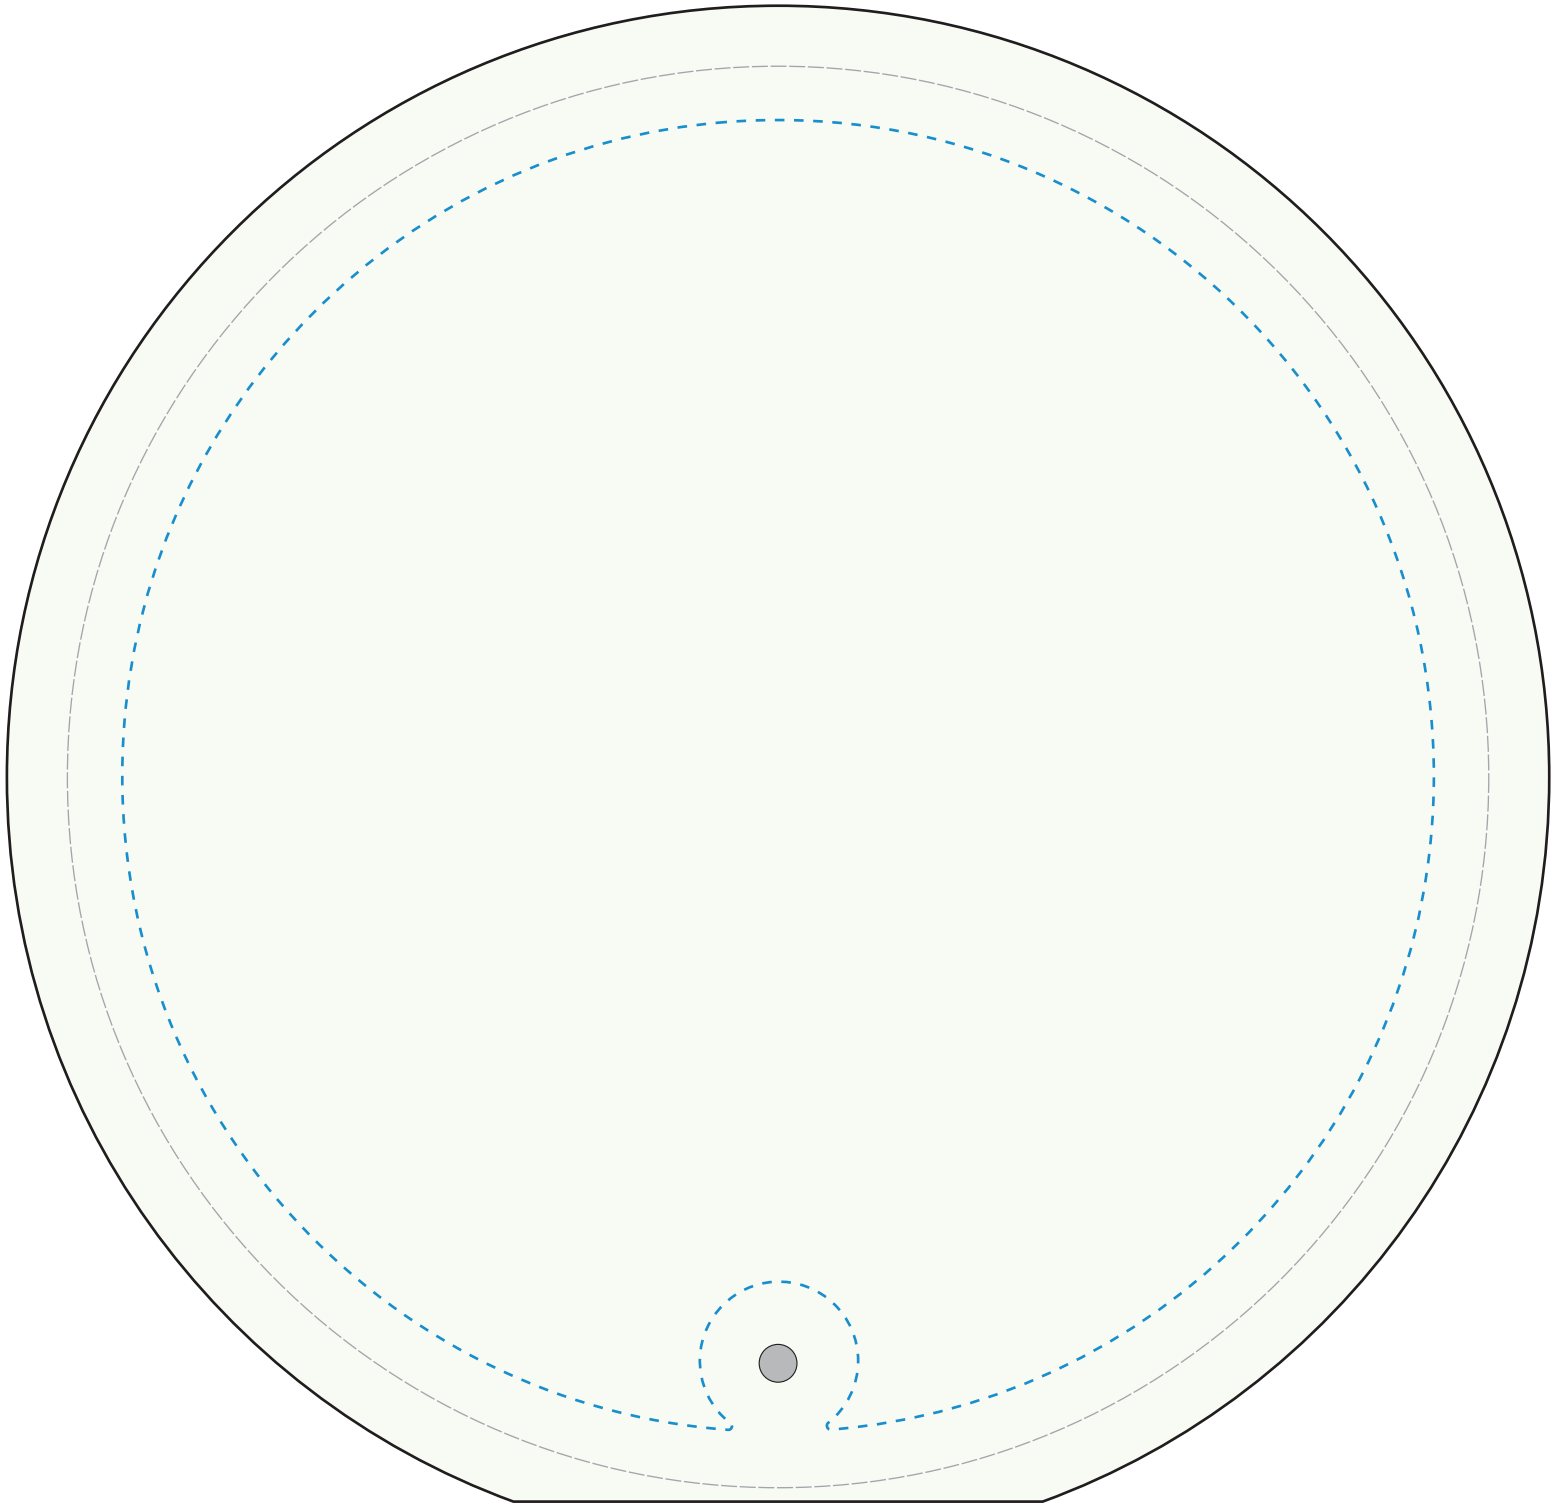

Standard Etch: Reverse

4460 BRISTOL CIRCLE - 7.75"

Blue line represents the max image area.