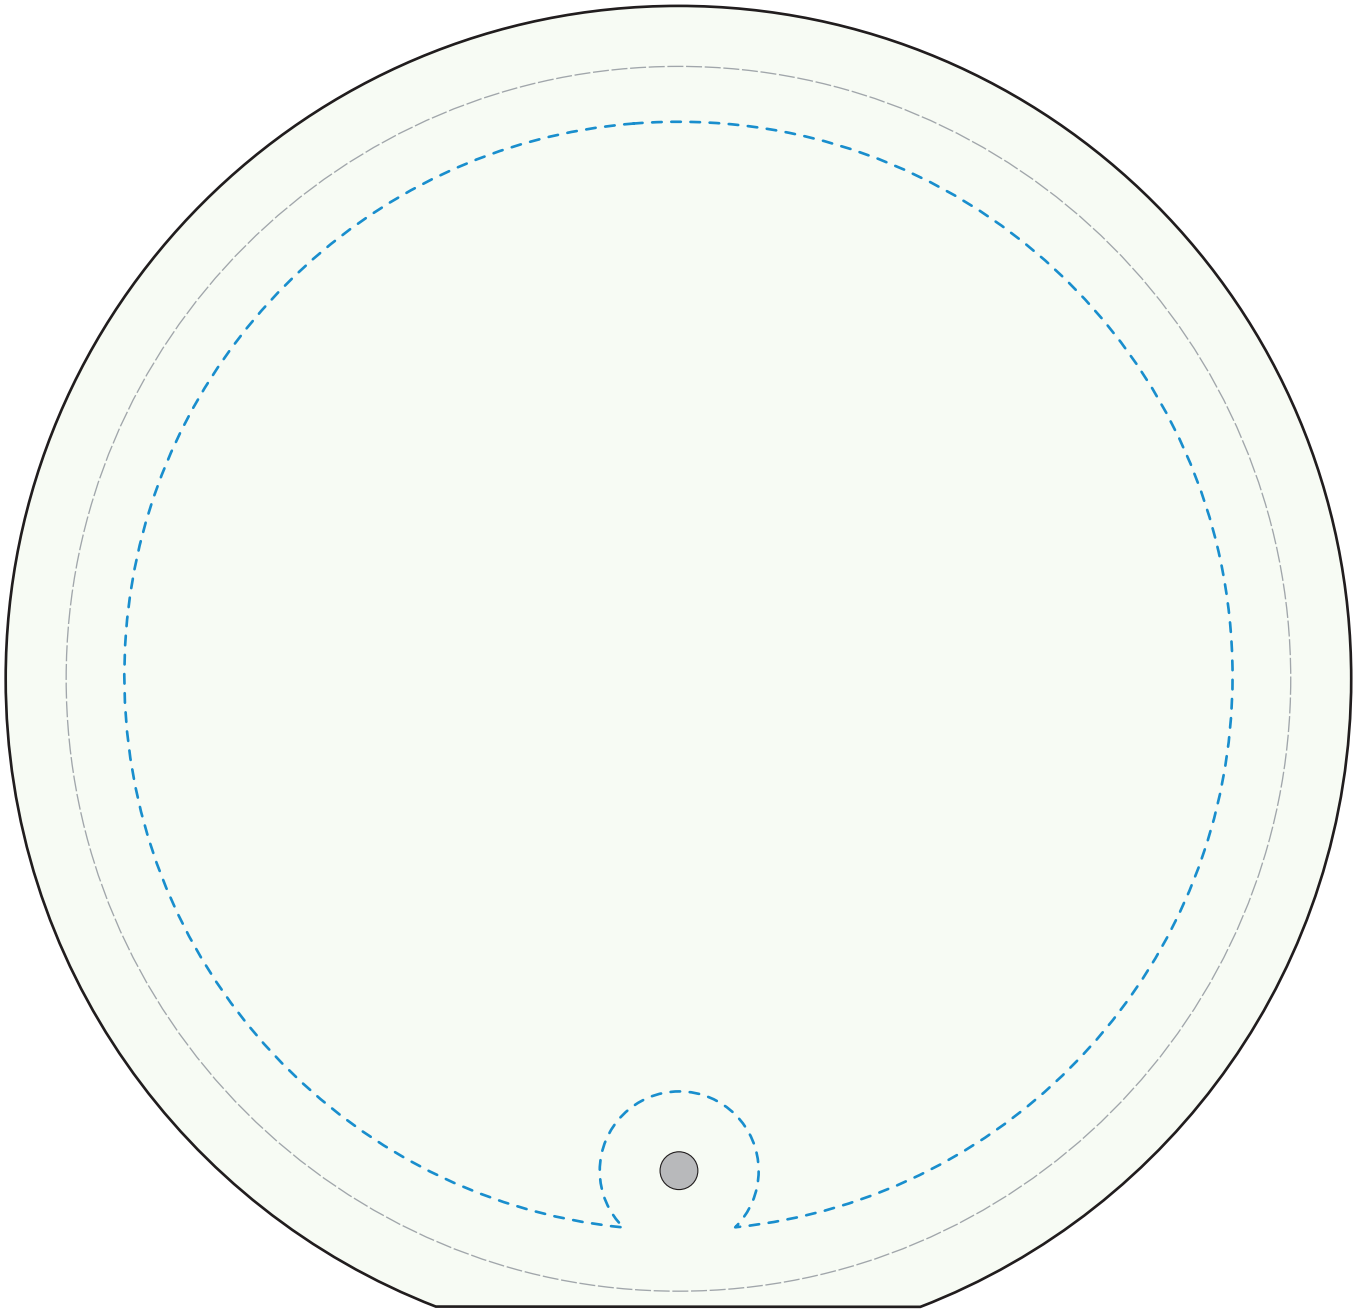

Standard Etch: Reverse

4459 BRISTOL CIRCLE - 6.75"

Blue line represents the max image area.