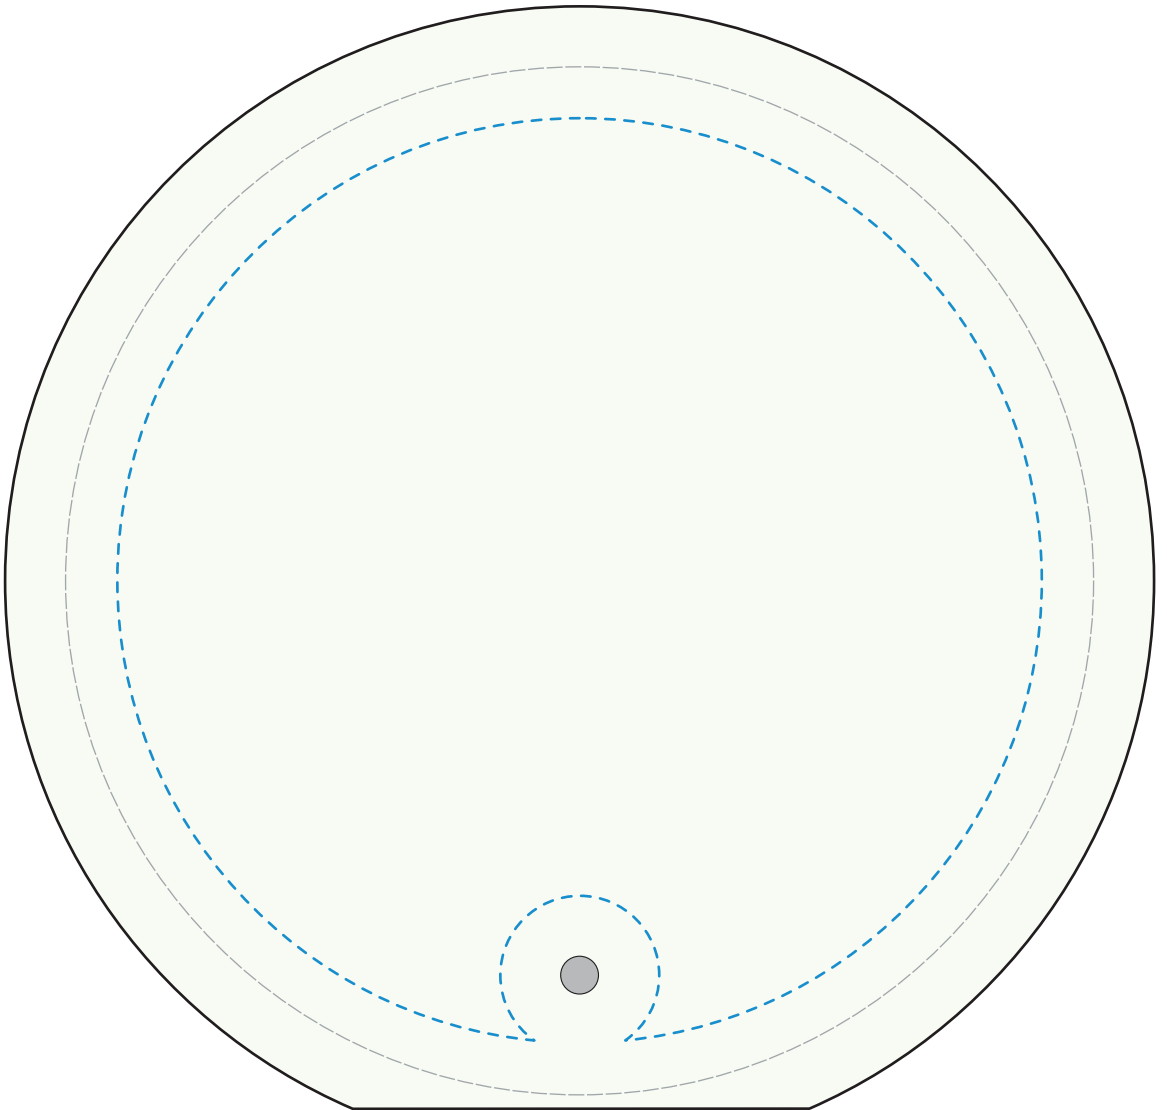

Standard Etch: Reverse

**4458 BRISTOL CIRCLE - 5.75"**

Blue line represents the max image area.