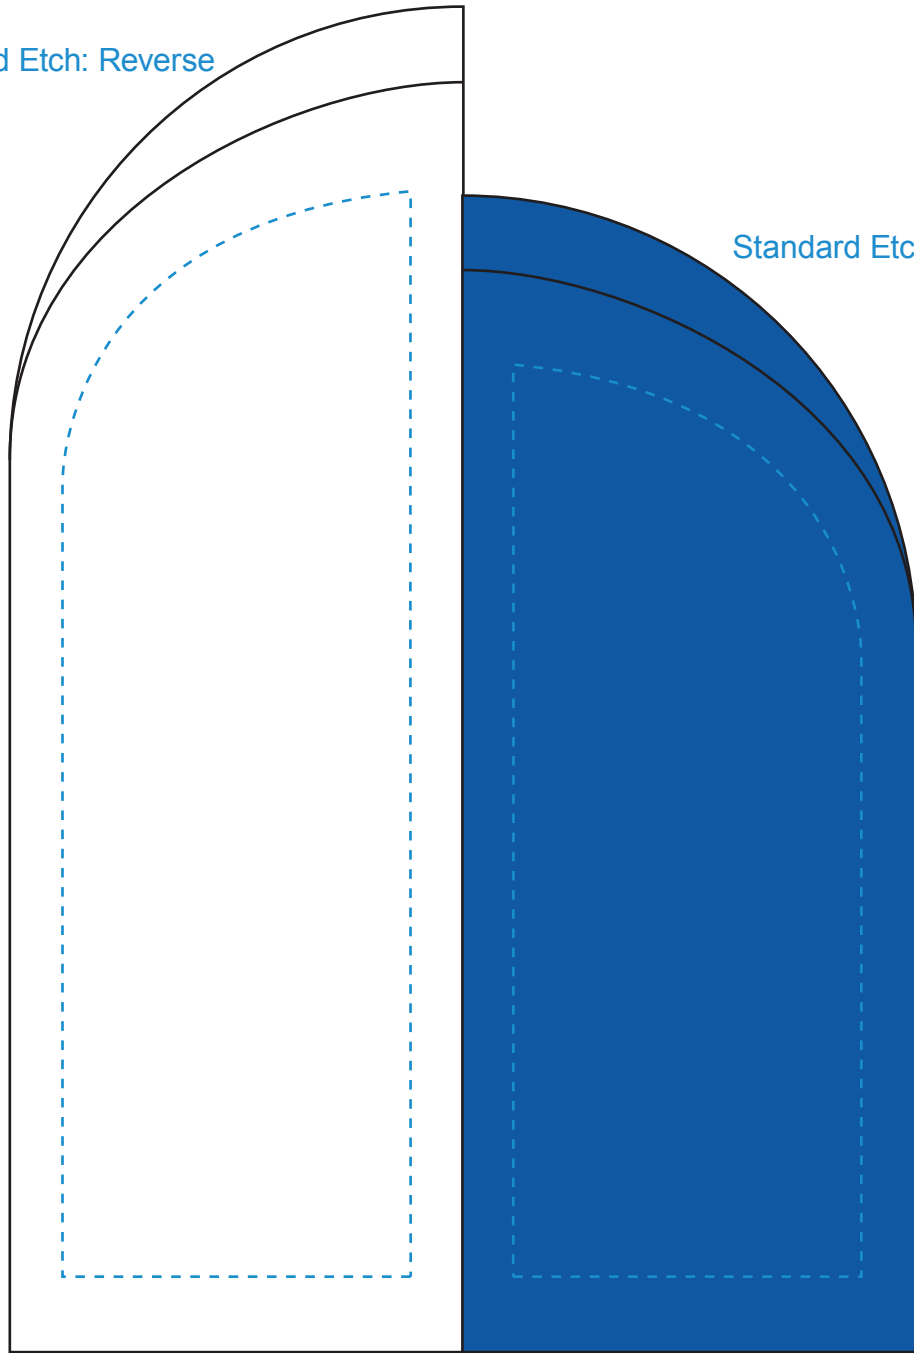

Standard Etch: Reverse

Standard Etch: Front

6419 BRIGADIER AWARD - 8"

Blue line represents the max image area.