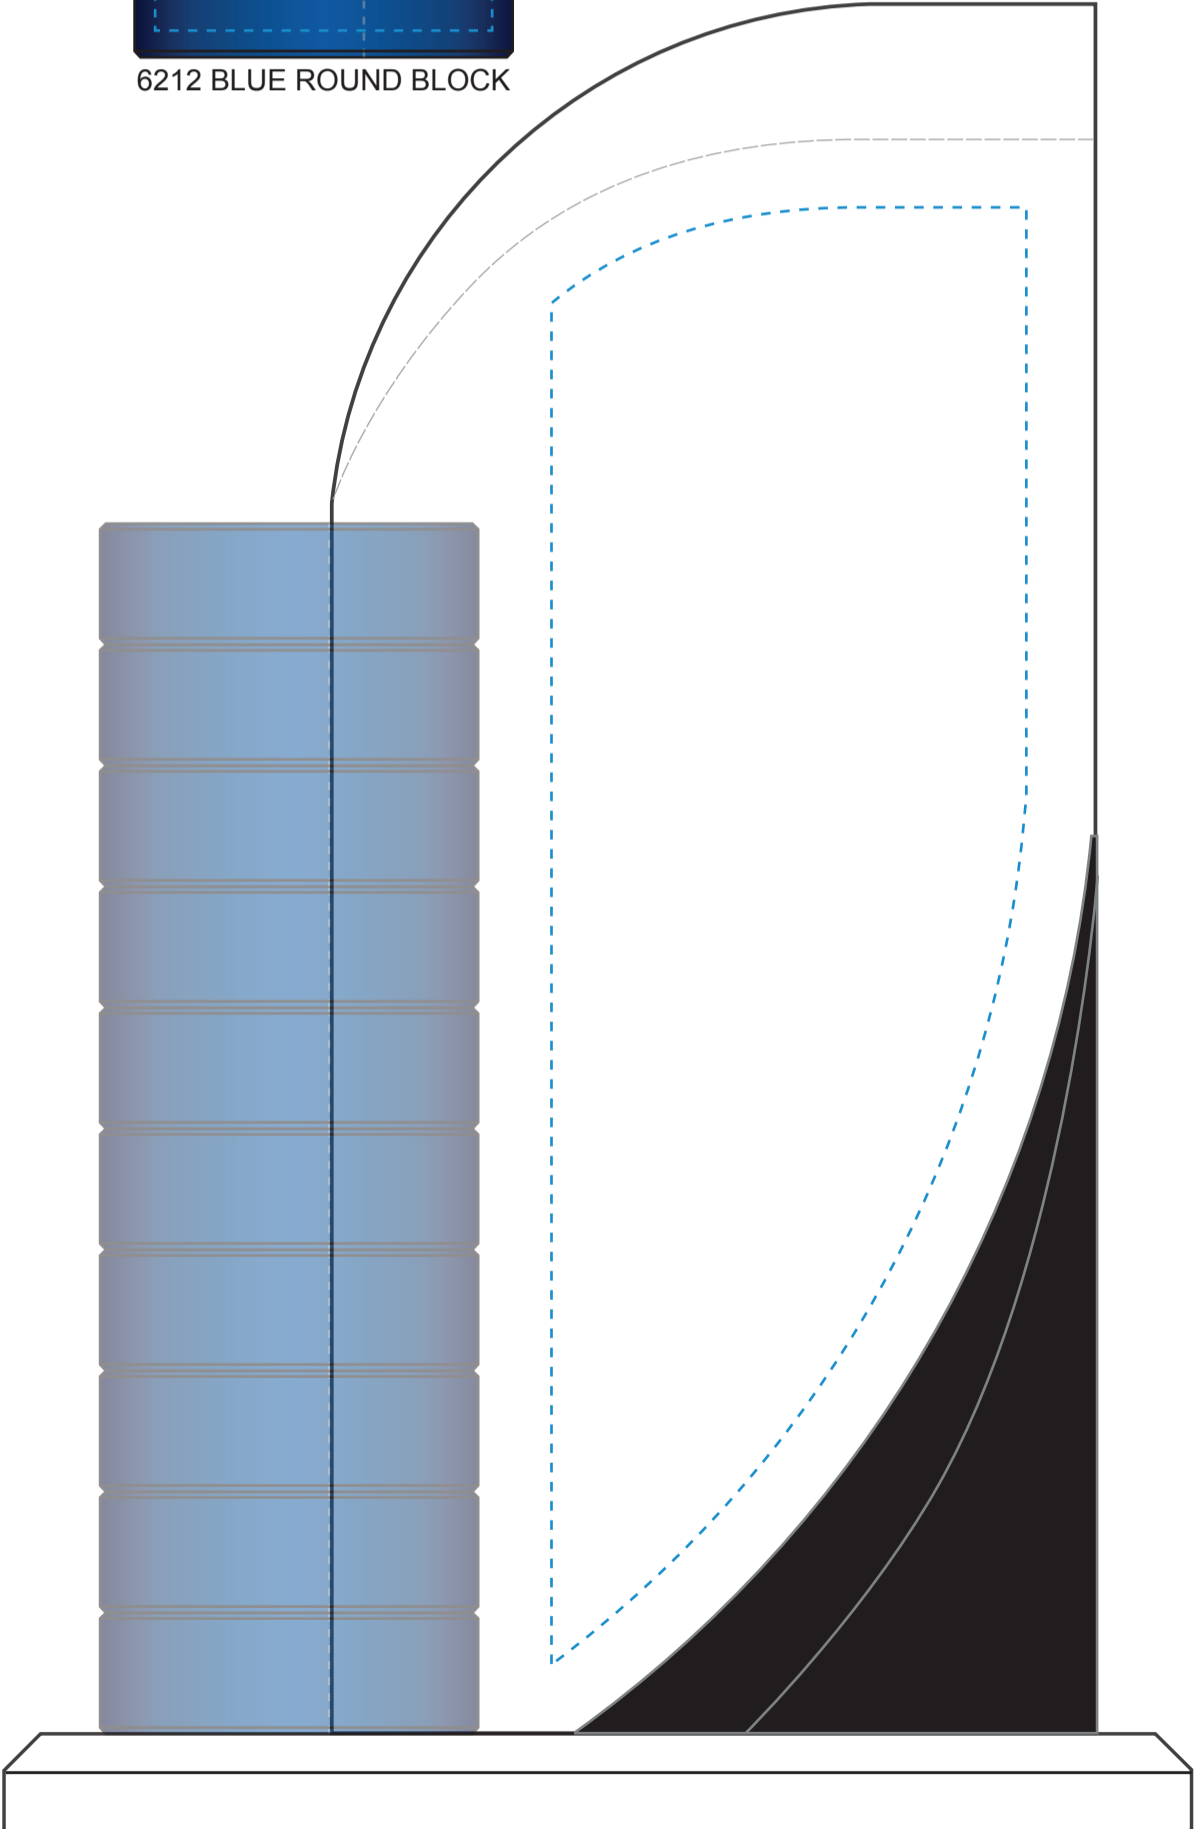

TOP VIEW

Standard Etch: Front

6212 BLUE ROUND BLOCK

FRONT VIEW

Standard Etch: Reverse

6211 BOULDER GOAL-SETTER - 9.5"

Blue line represents the max image area.