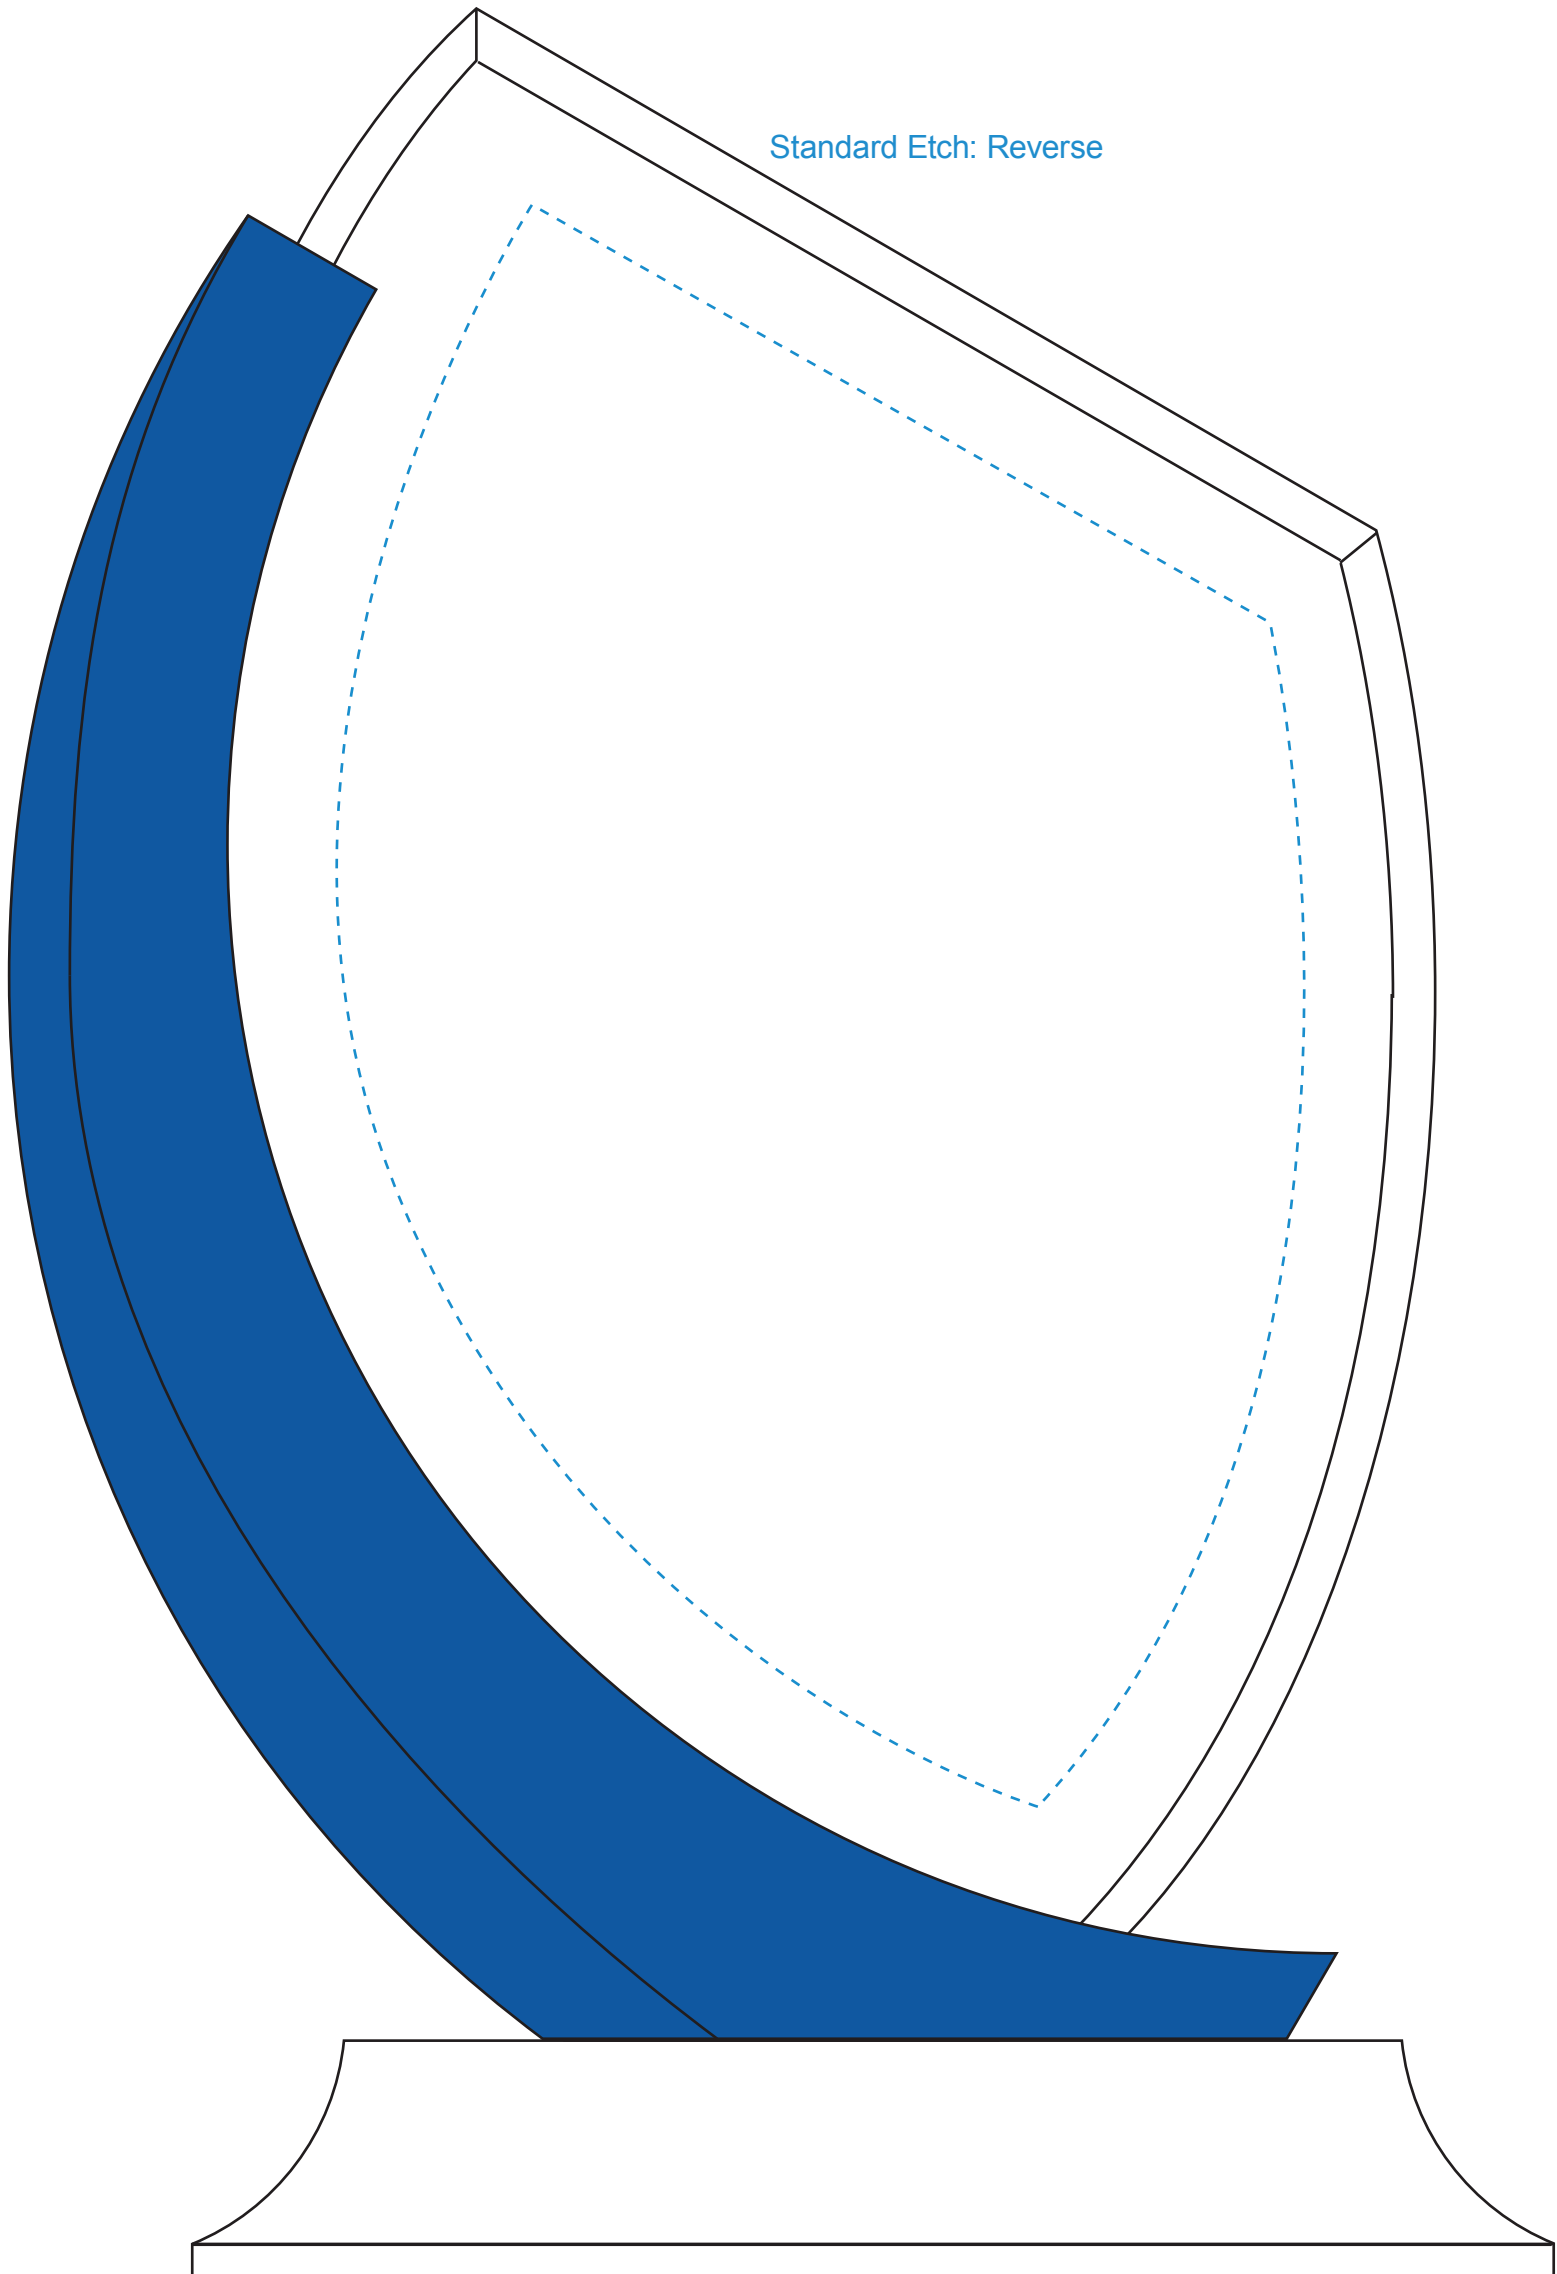

Standard Etch: Reverse

6431 BLUE SHADOW - 12"

Blue line represents the max image area.