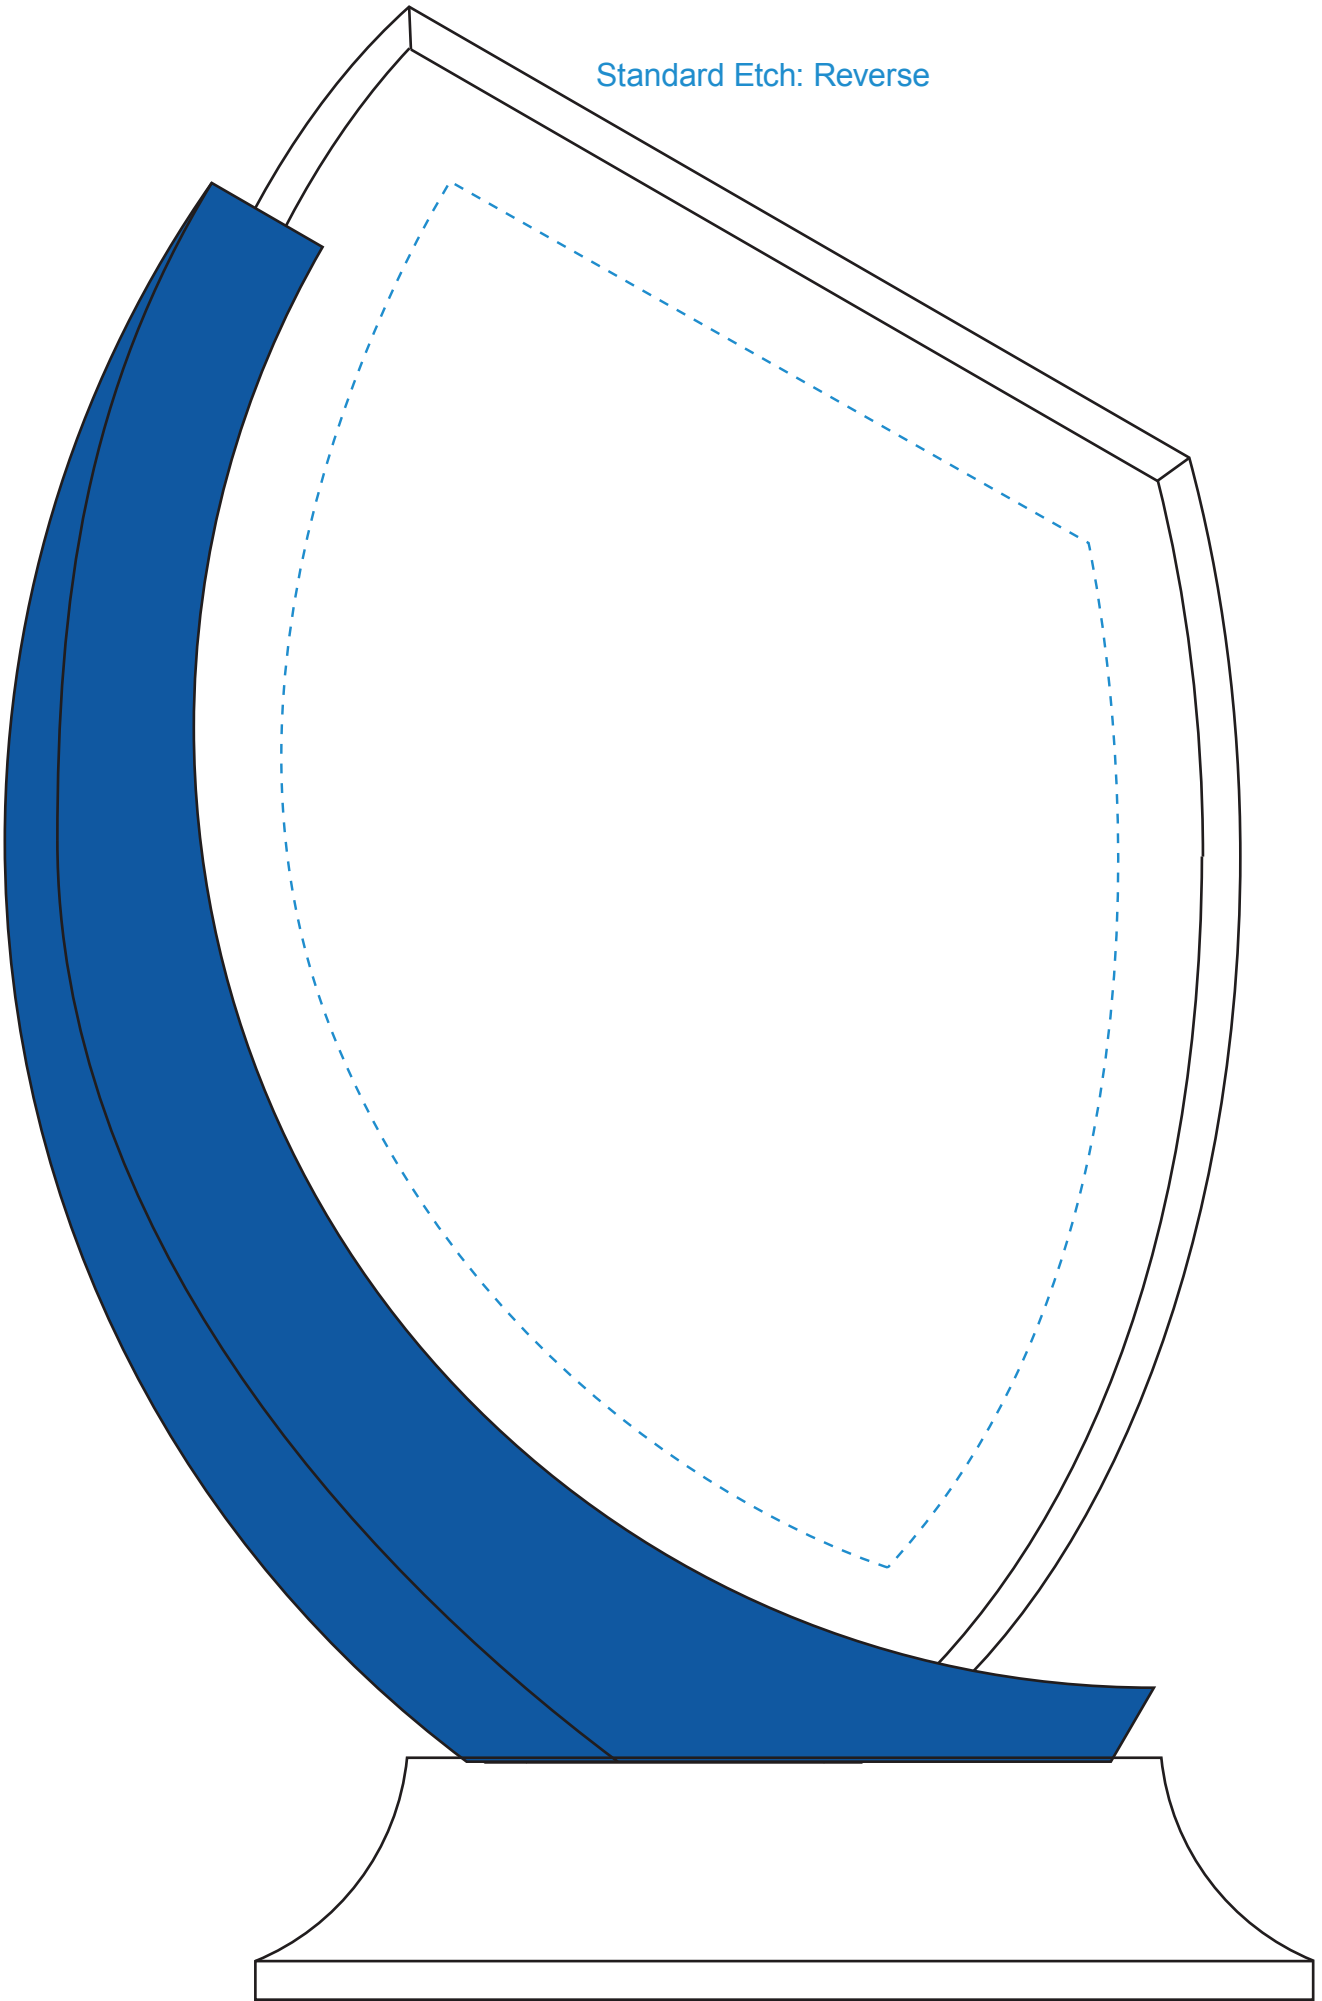

Standard Etch: Reverse

6430 BLUE SHADOW - 10.5"

Blue line represents the max image area.