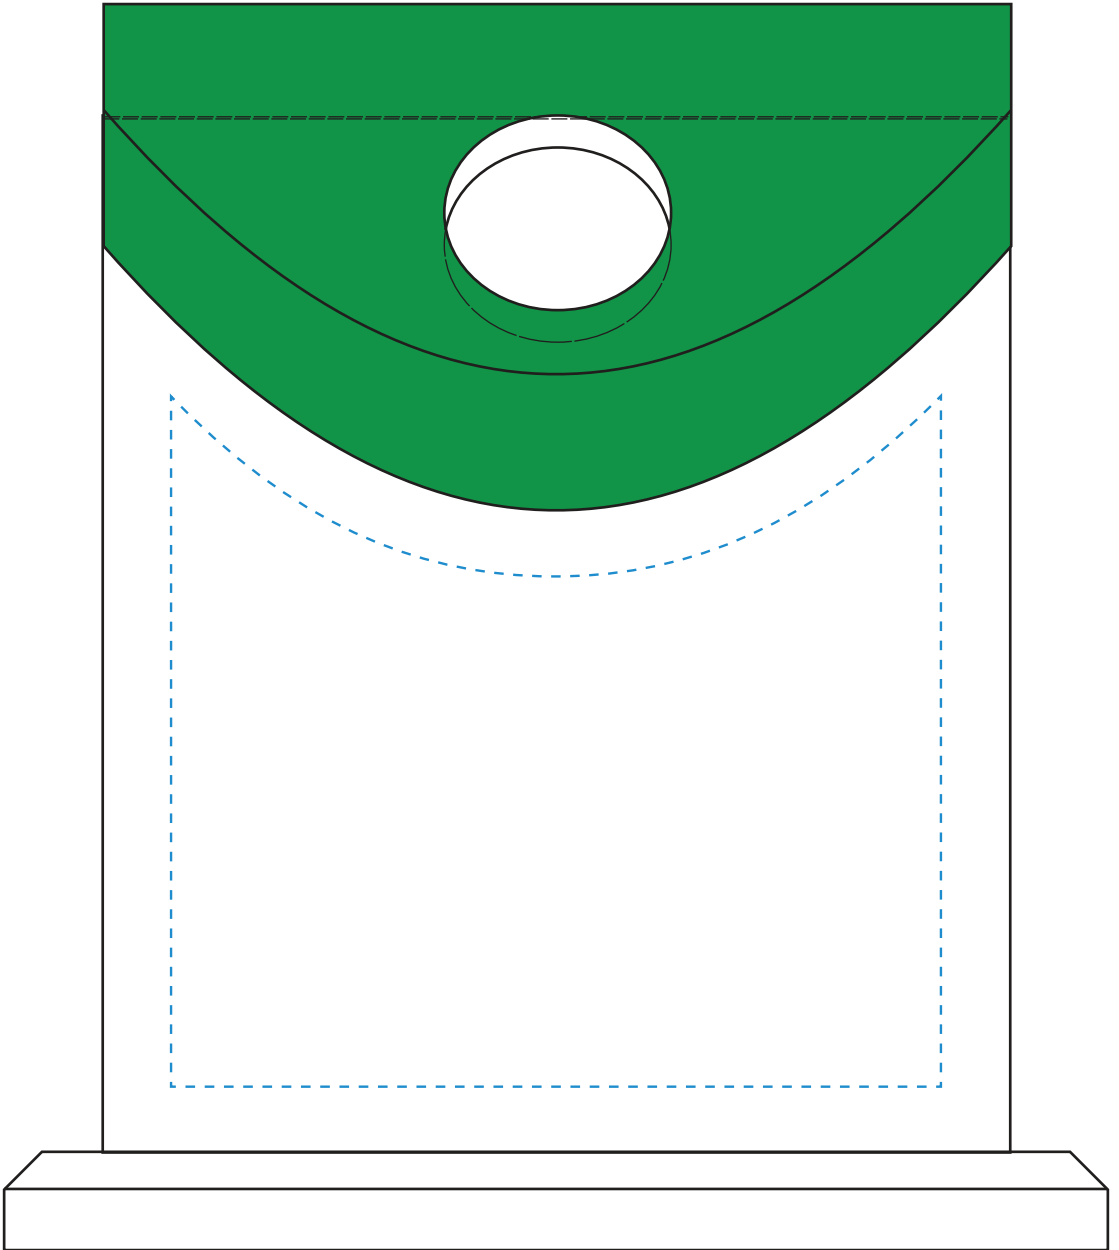

Standard Etch: Reverse

9105 BIRDIE AWARD - 6"  
Blue line represents the max image area.