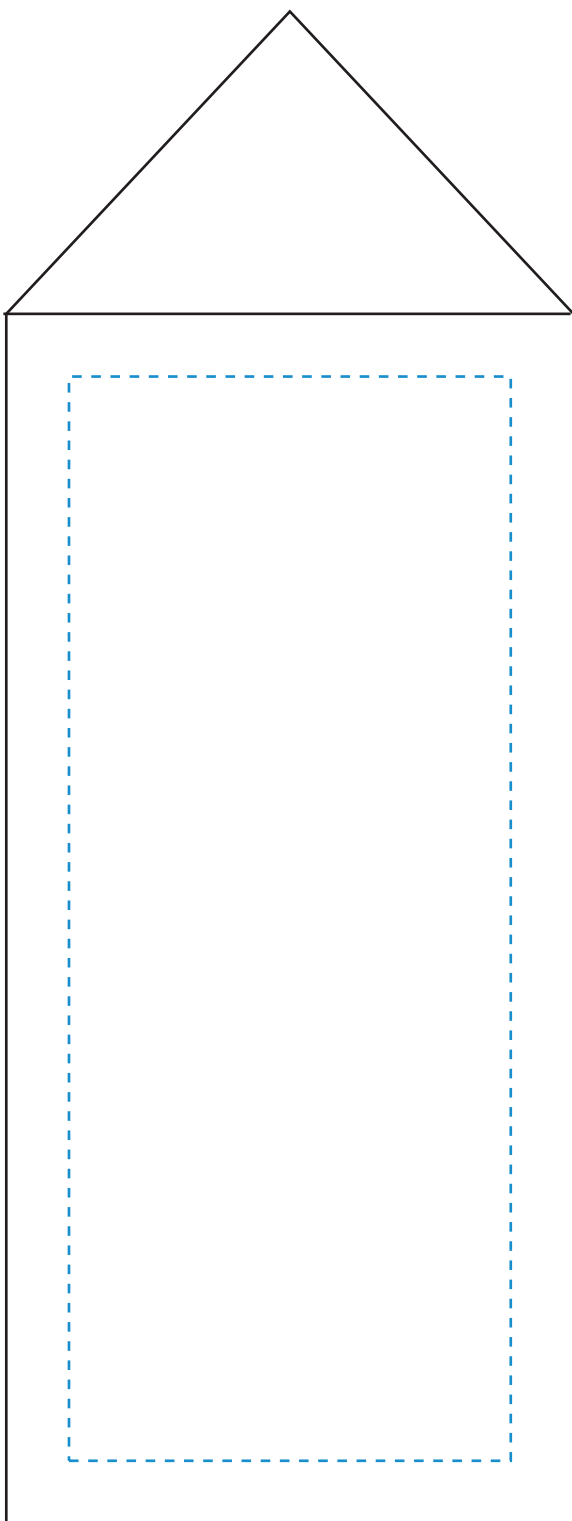

TOP VIEW

Standard Etch: Reverse

SIDE VIEW

7990 BERKLEY AWARD - 8"
(75 X 200 X 75MM)

Blue line represents the max image area.