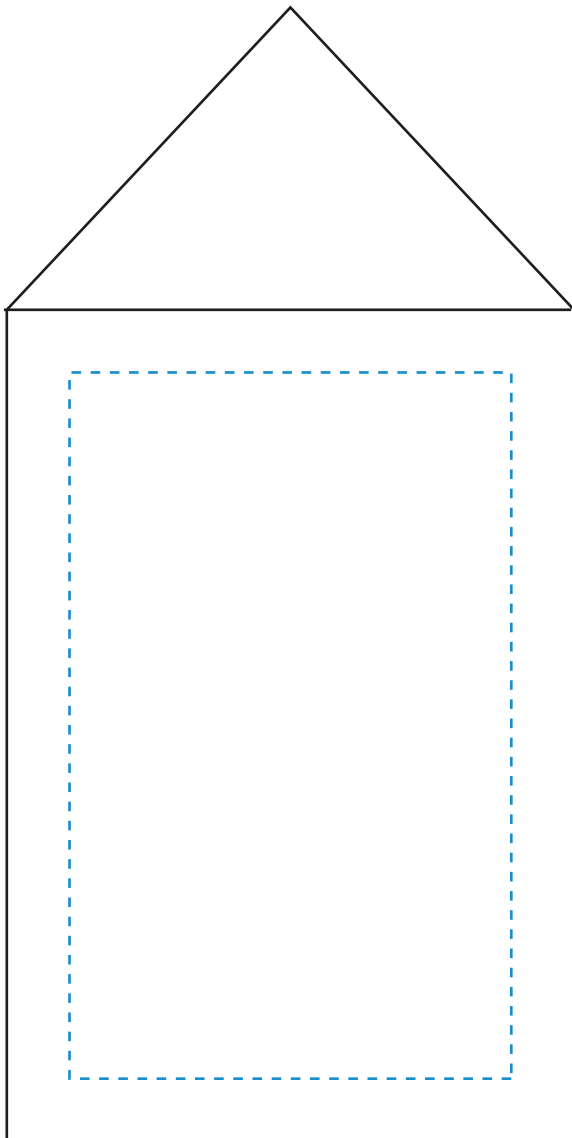

TOP VIEW

Standard Etch: Reverse

7989 BERKLEY AWARD - 6"
(75 X 150 X 75MM)

Blue line represents the max image area.

SIDE VIEW