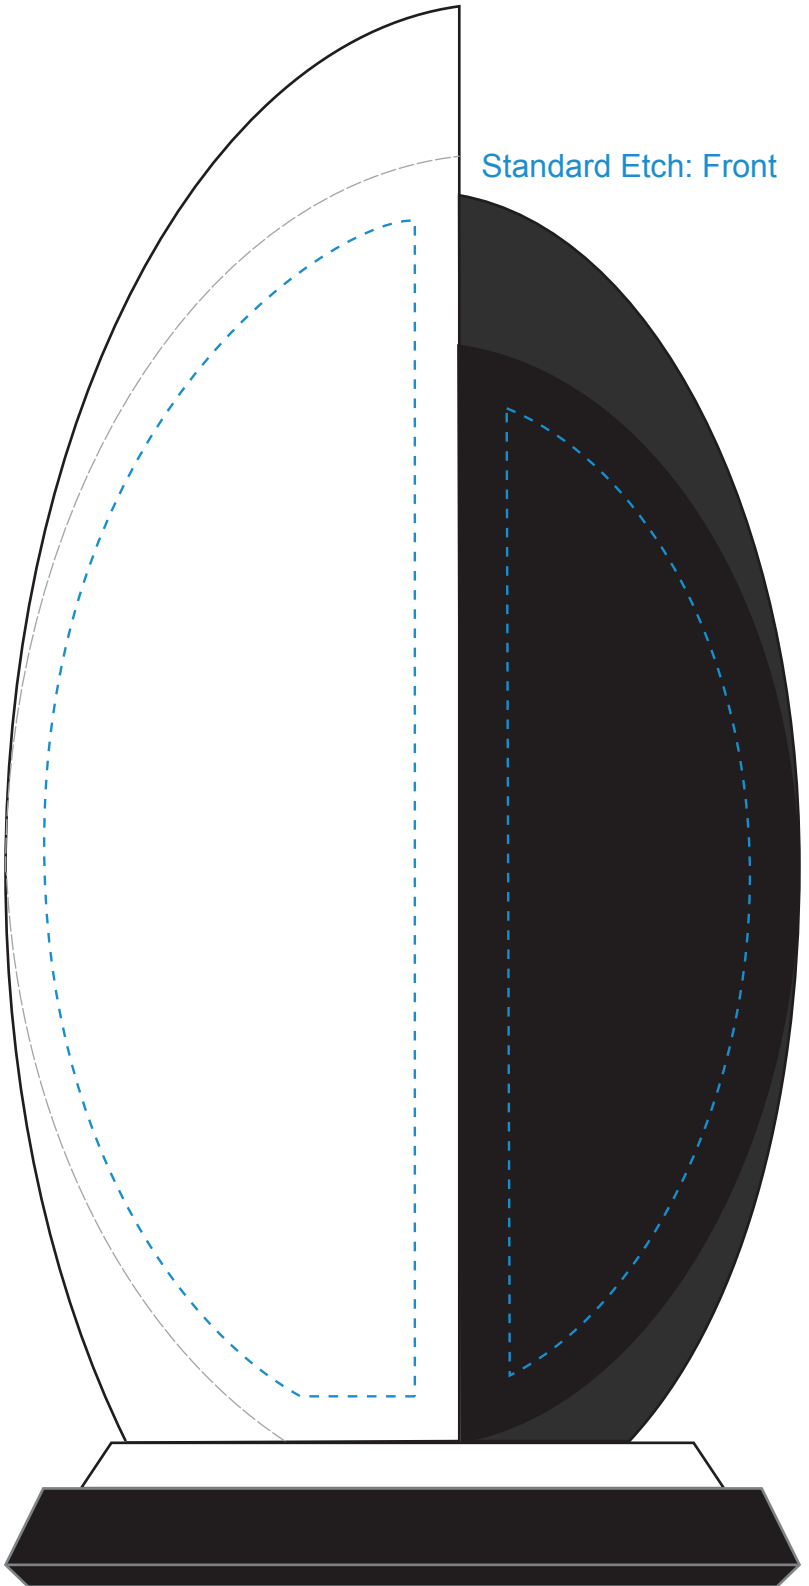

Standard Etch: Reverse

Standard Etch: Front

3081 BEACON AWARD - 8.25"

Blue line represents the max image area.