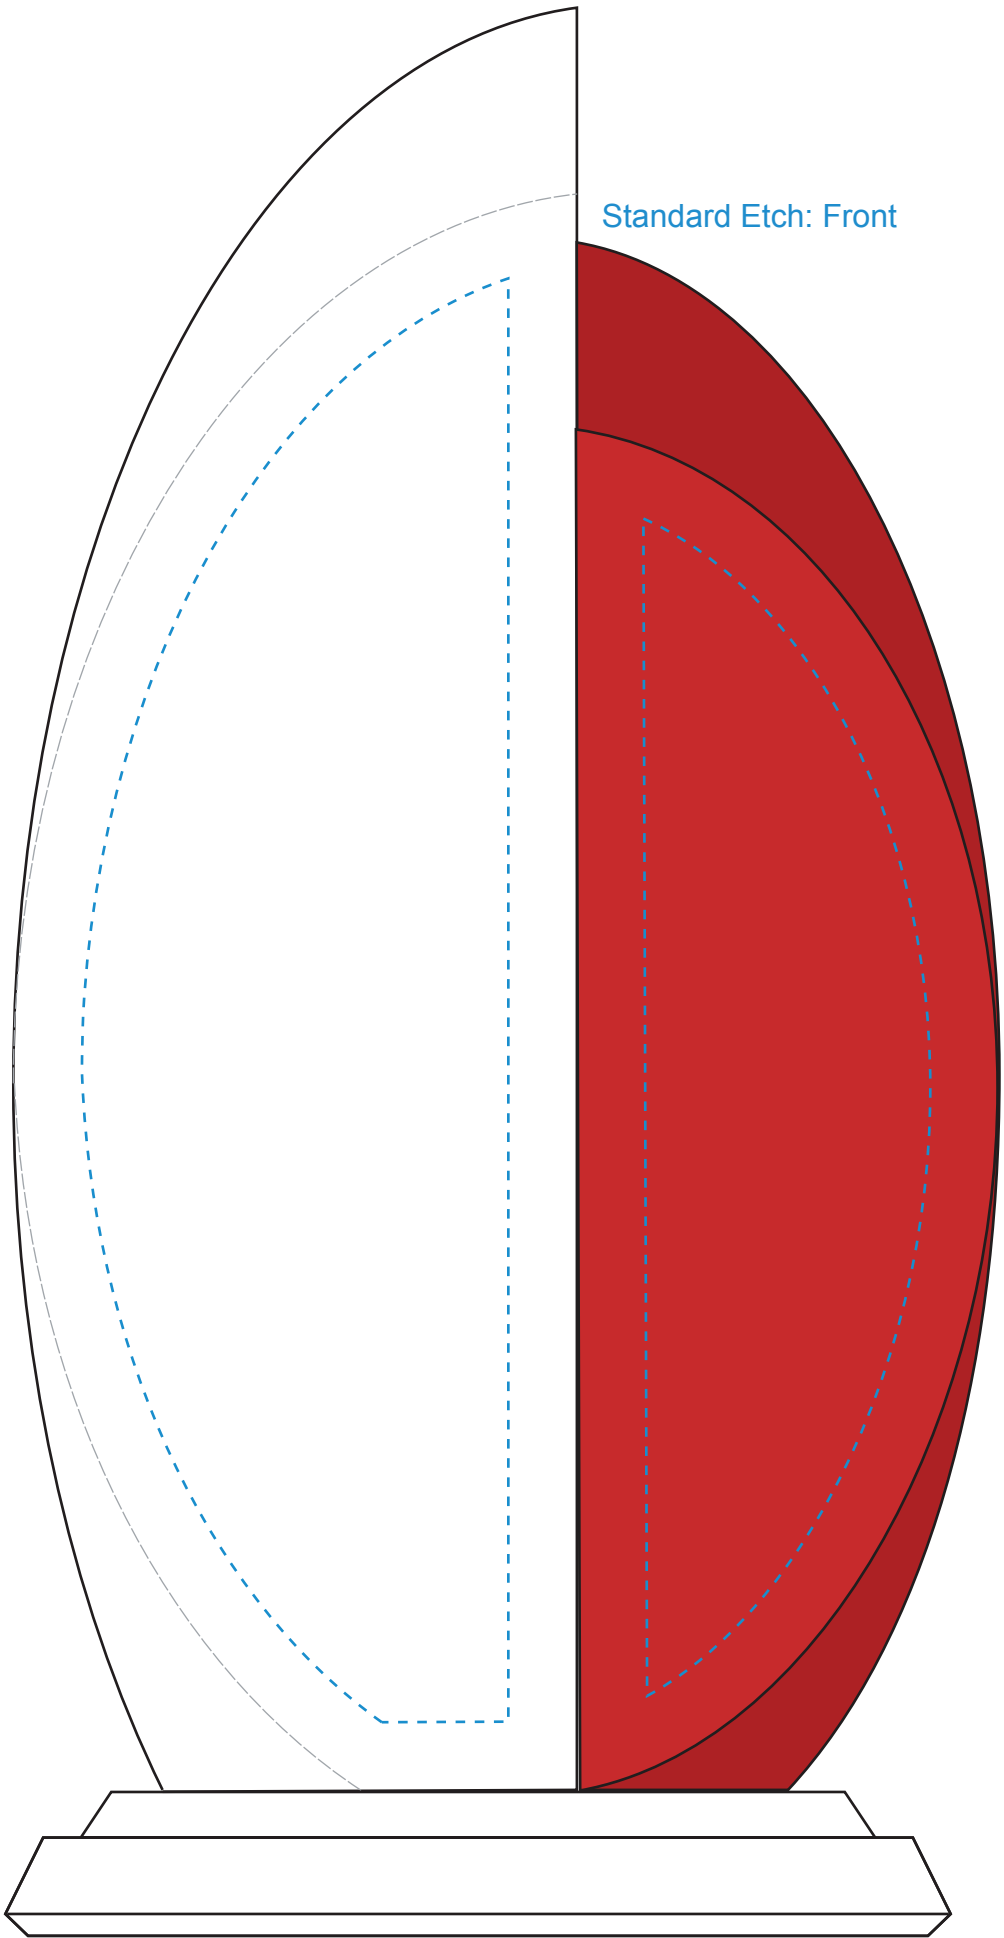

Standard Etch: Reverse

Standard Etch: Front

7430 BEACON RUBY - 10"

Blue line represents the max image area.