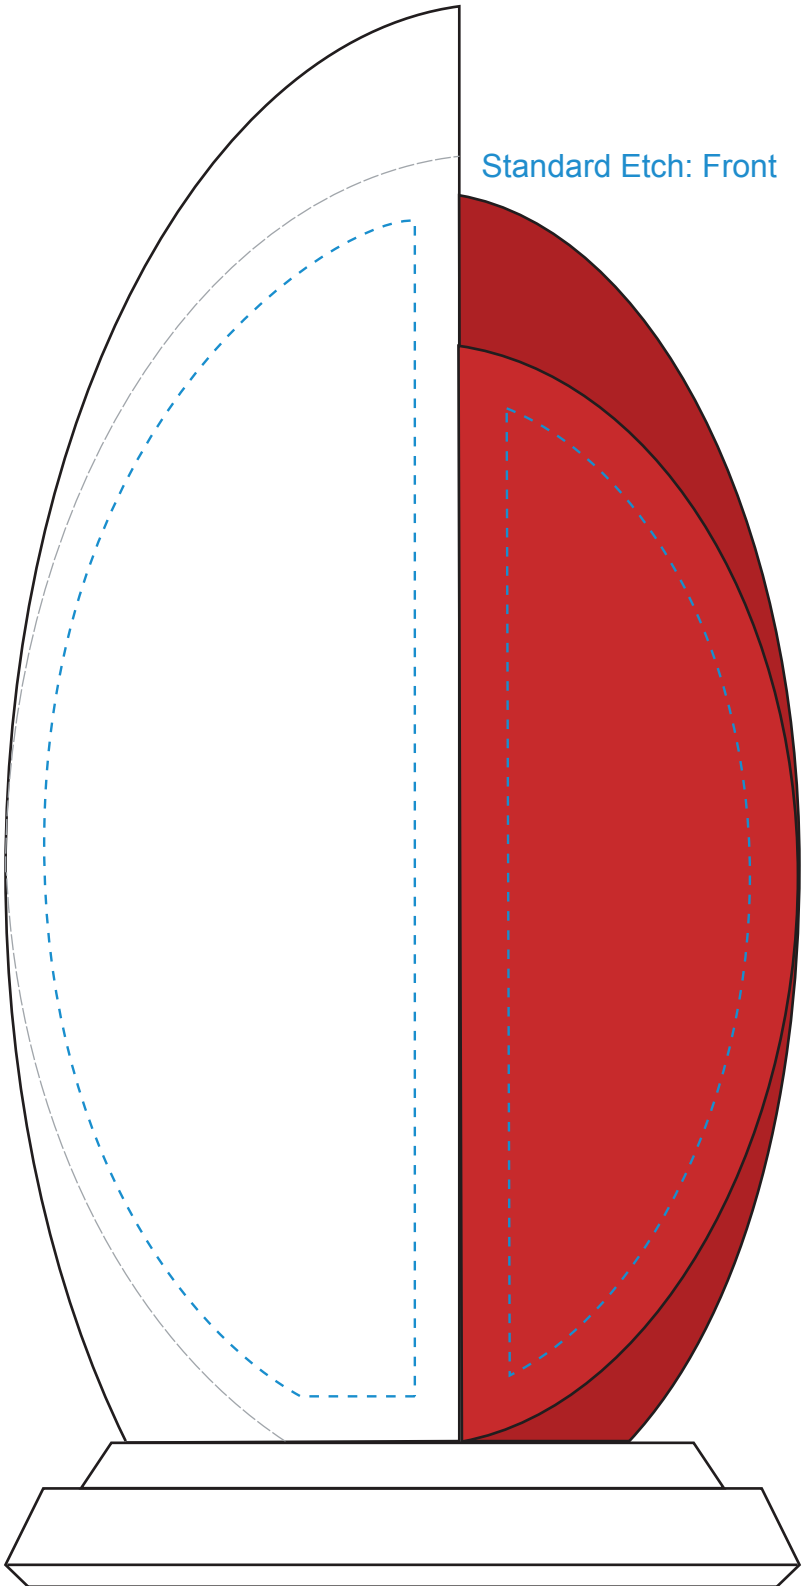

Standard Etch: Reverse

Standard Etch: Front

7429 BEACON RUBY - 8.25"

Blue line represents the max image area.