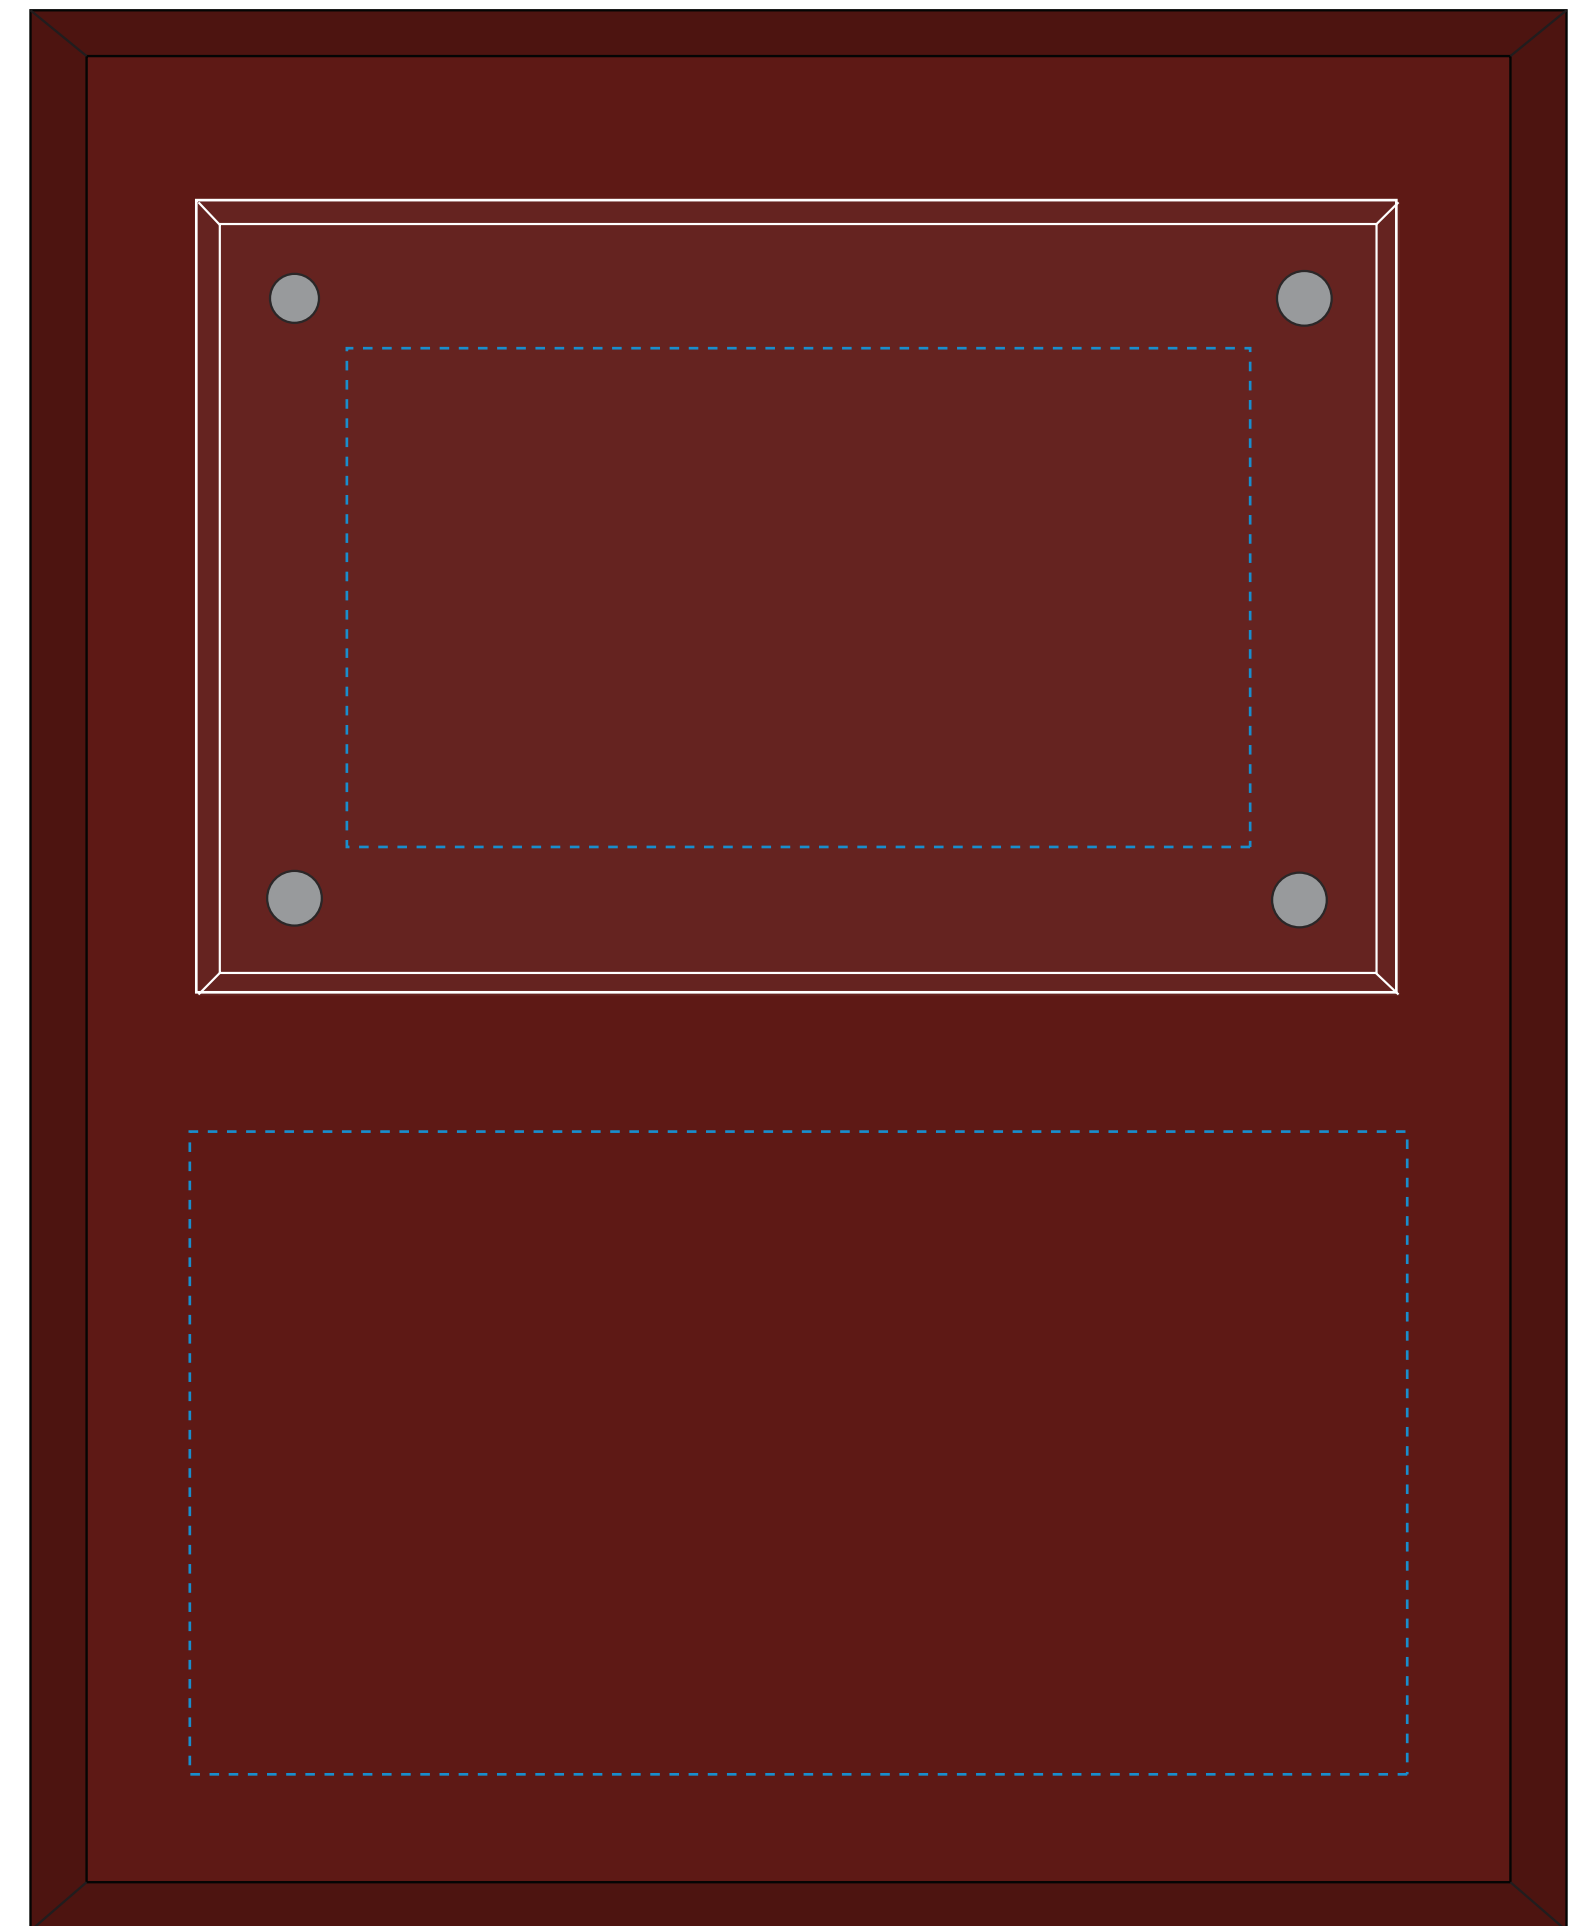

WARNING: KEYHOLES ARE LOCATED FOR HANGING IN THIS POSITION HORIZONTALLY

Reverse etch on Glass

Laser Front ON PLAQUE 6584 BAJA ROSEWOOD PLAQUE - 8" X 10"

Blue line represents the max image area.

WARNING: KEYHOLES ARE LOCATED FOR HANGING IN THIS POSITION VERTICALLY

Reverse etch on Glass

6584 BAJA ROSEWOOD PLAQUE - 8" X 10" Laser Front ON PLAQUE

Blue line represents the max image area.