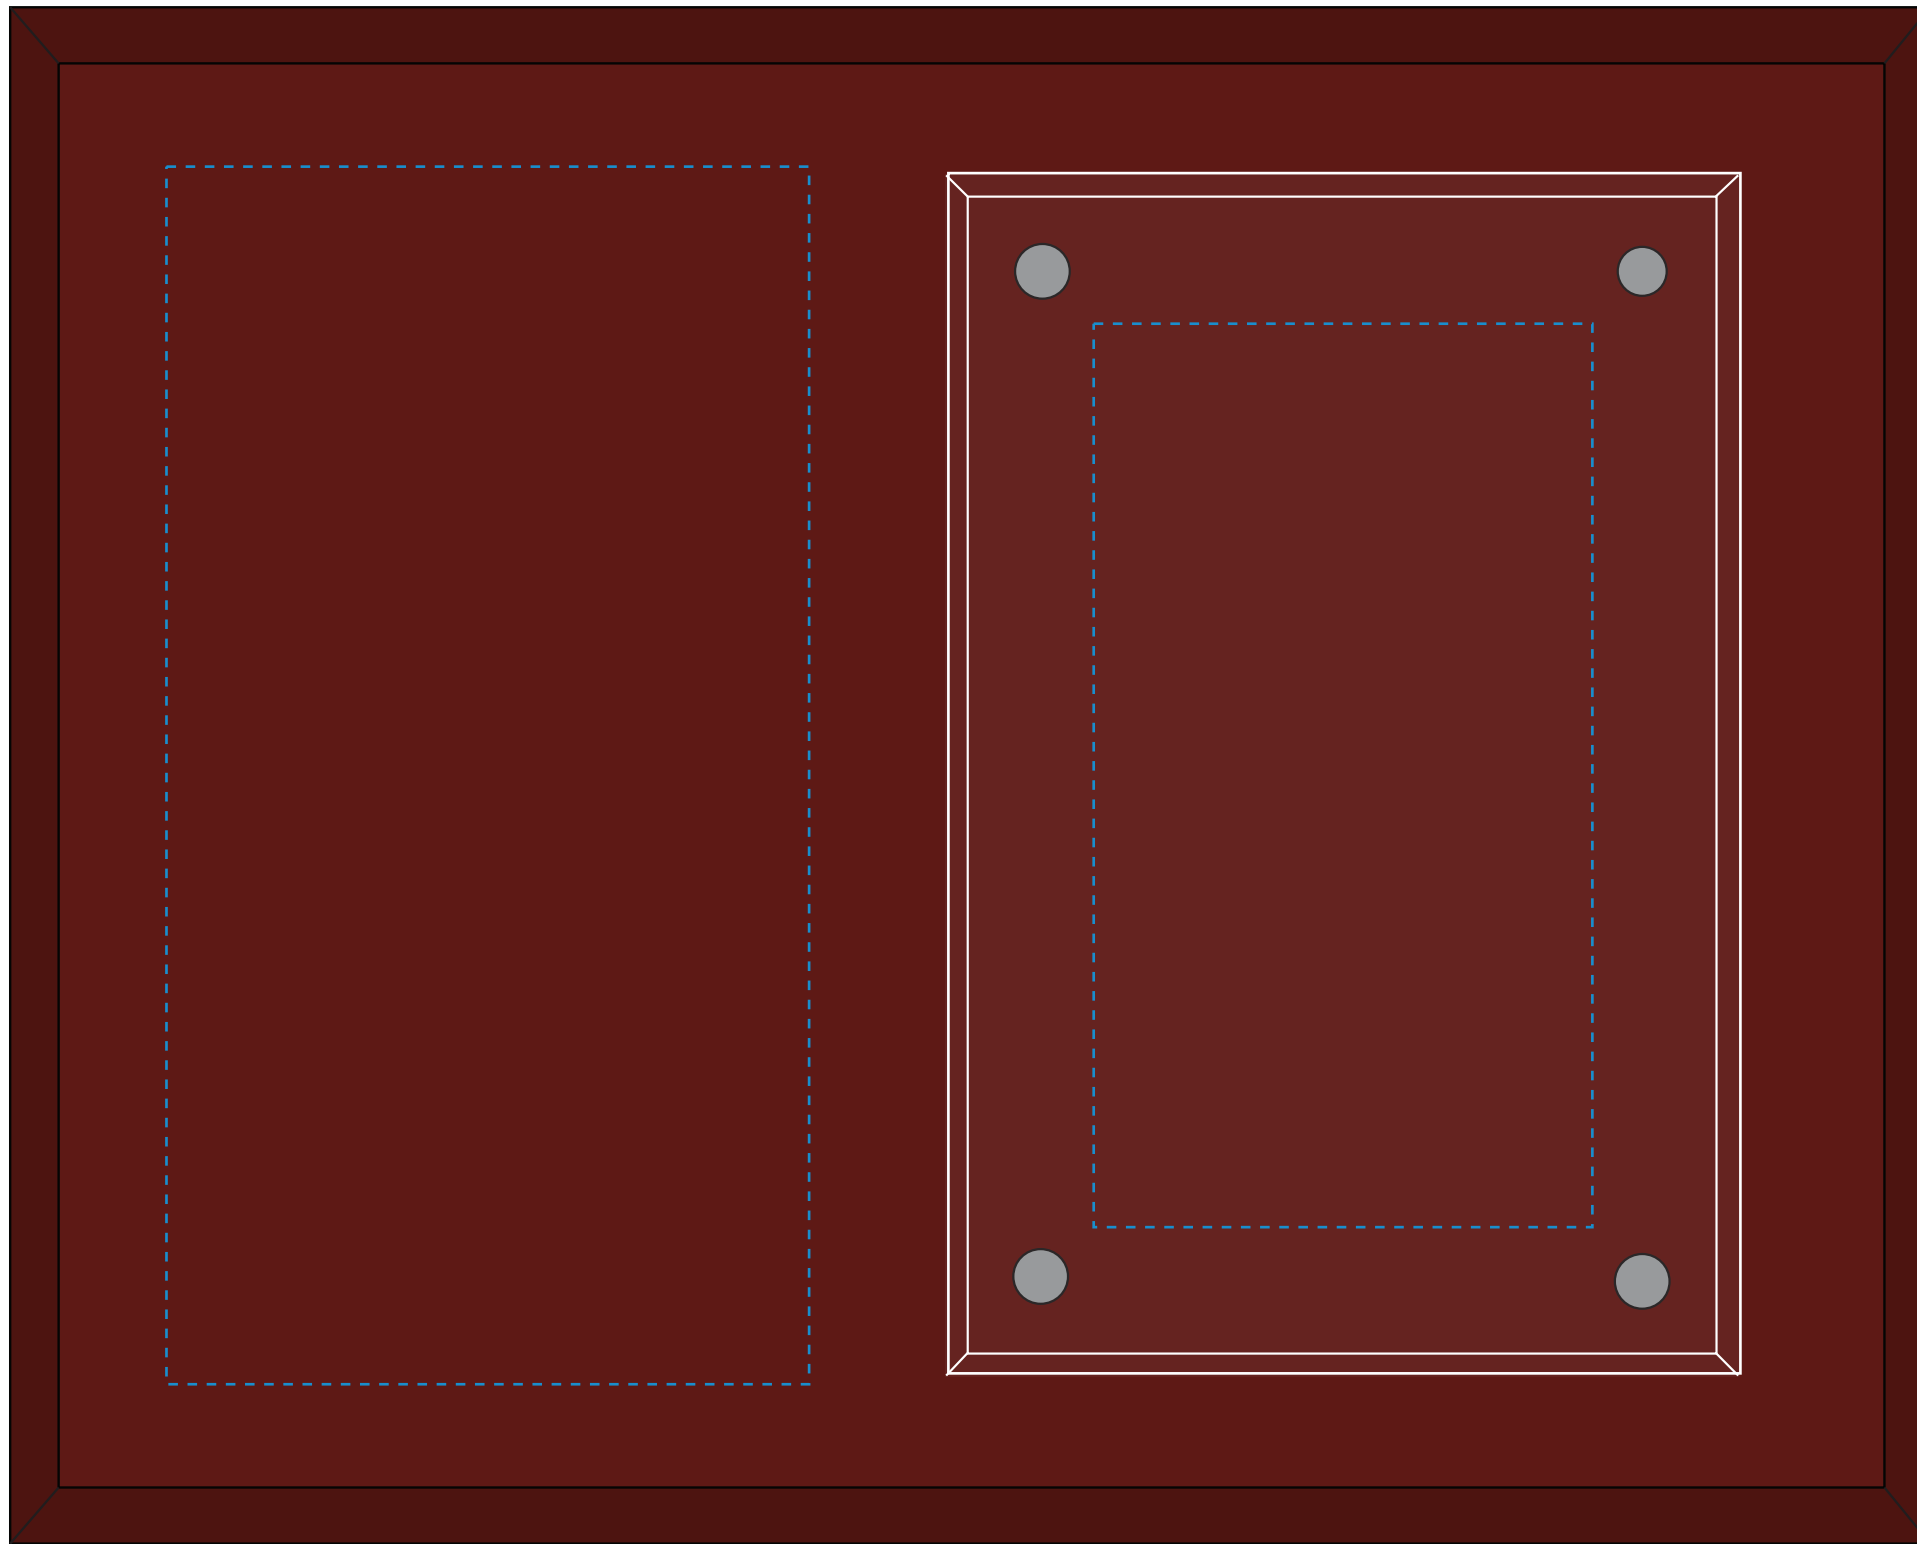

WARNING: KEYHOLES ARE LOCATED FOR HANGING IN THIS POSITION HORIZONTALLY

Reverse etch on Glass

Laser Front ON PLAQUE 6584 BAJA ROSEWOOD PLAQUE - 8" X 10"

Blue line represents the max image area.

WARNING: KEYHOLES ARE LOCATED FOR HANGING IN THIS POSITION VERTICALLY

Reverse etch on Glass

6584 BAJA ROSEWOOD PLAQUE - 8" X 10" Laser Front ON PLAQUE

Blue line represents the max image area.