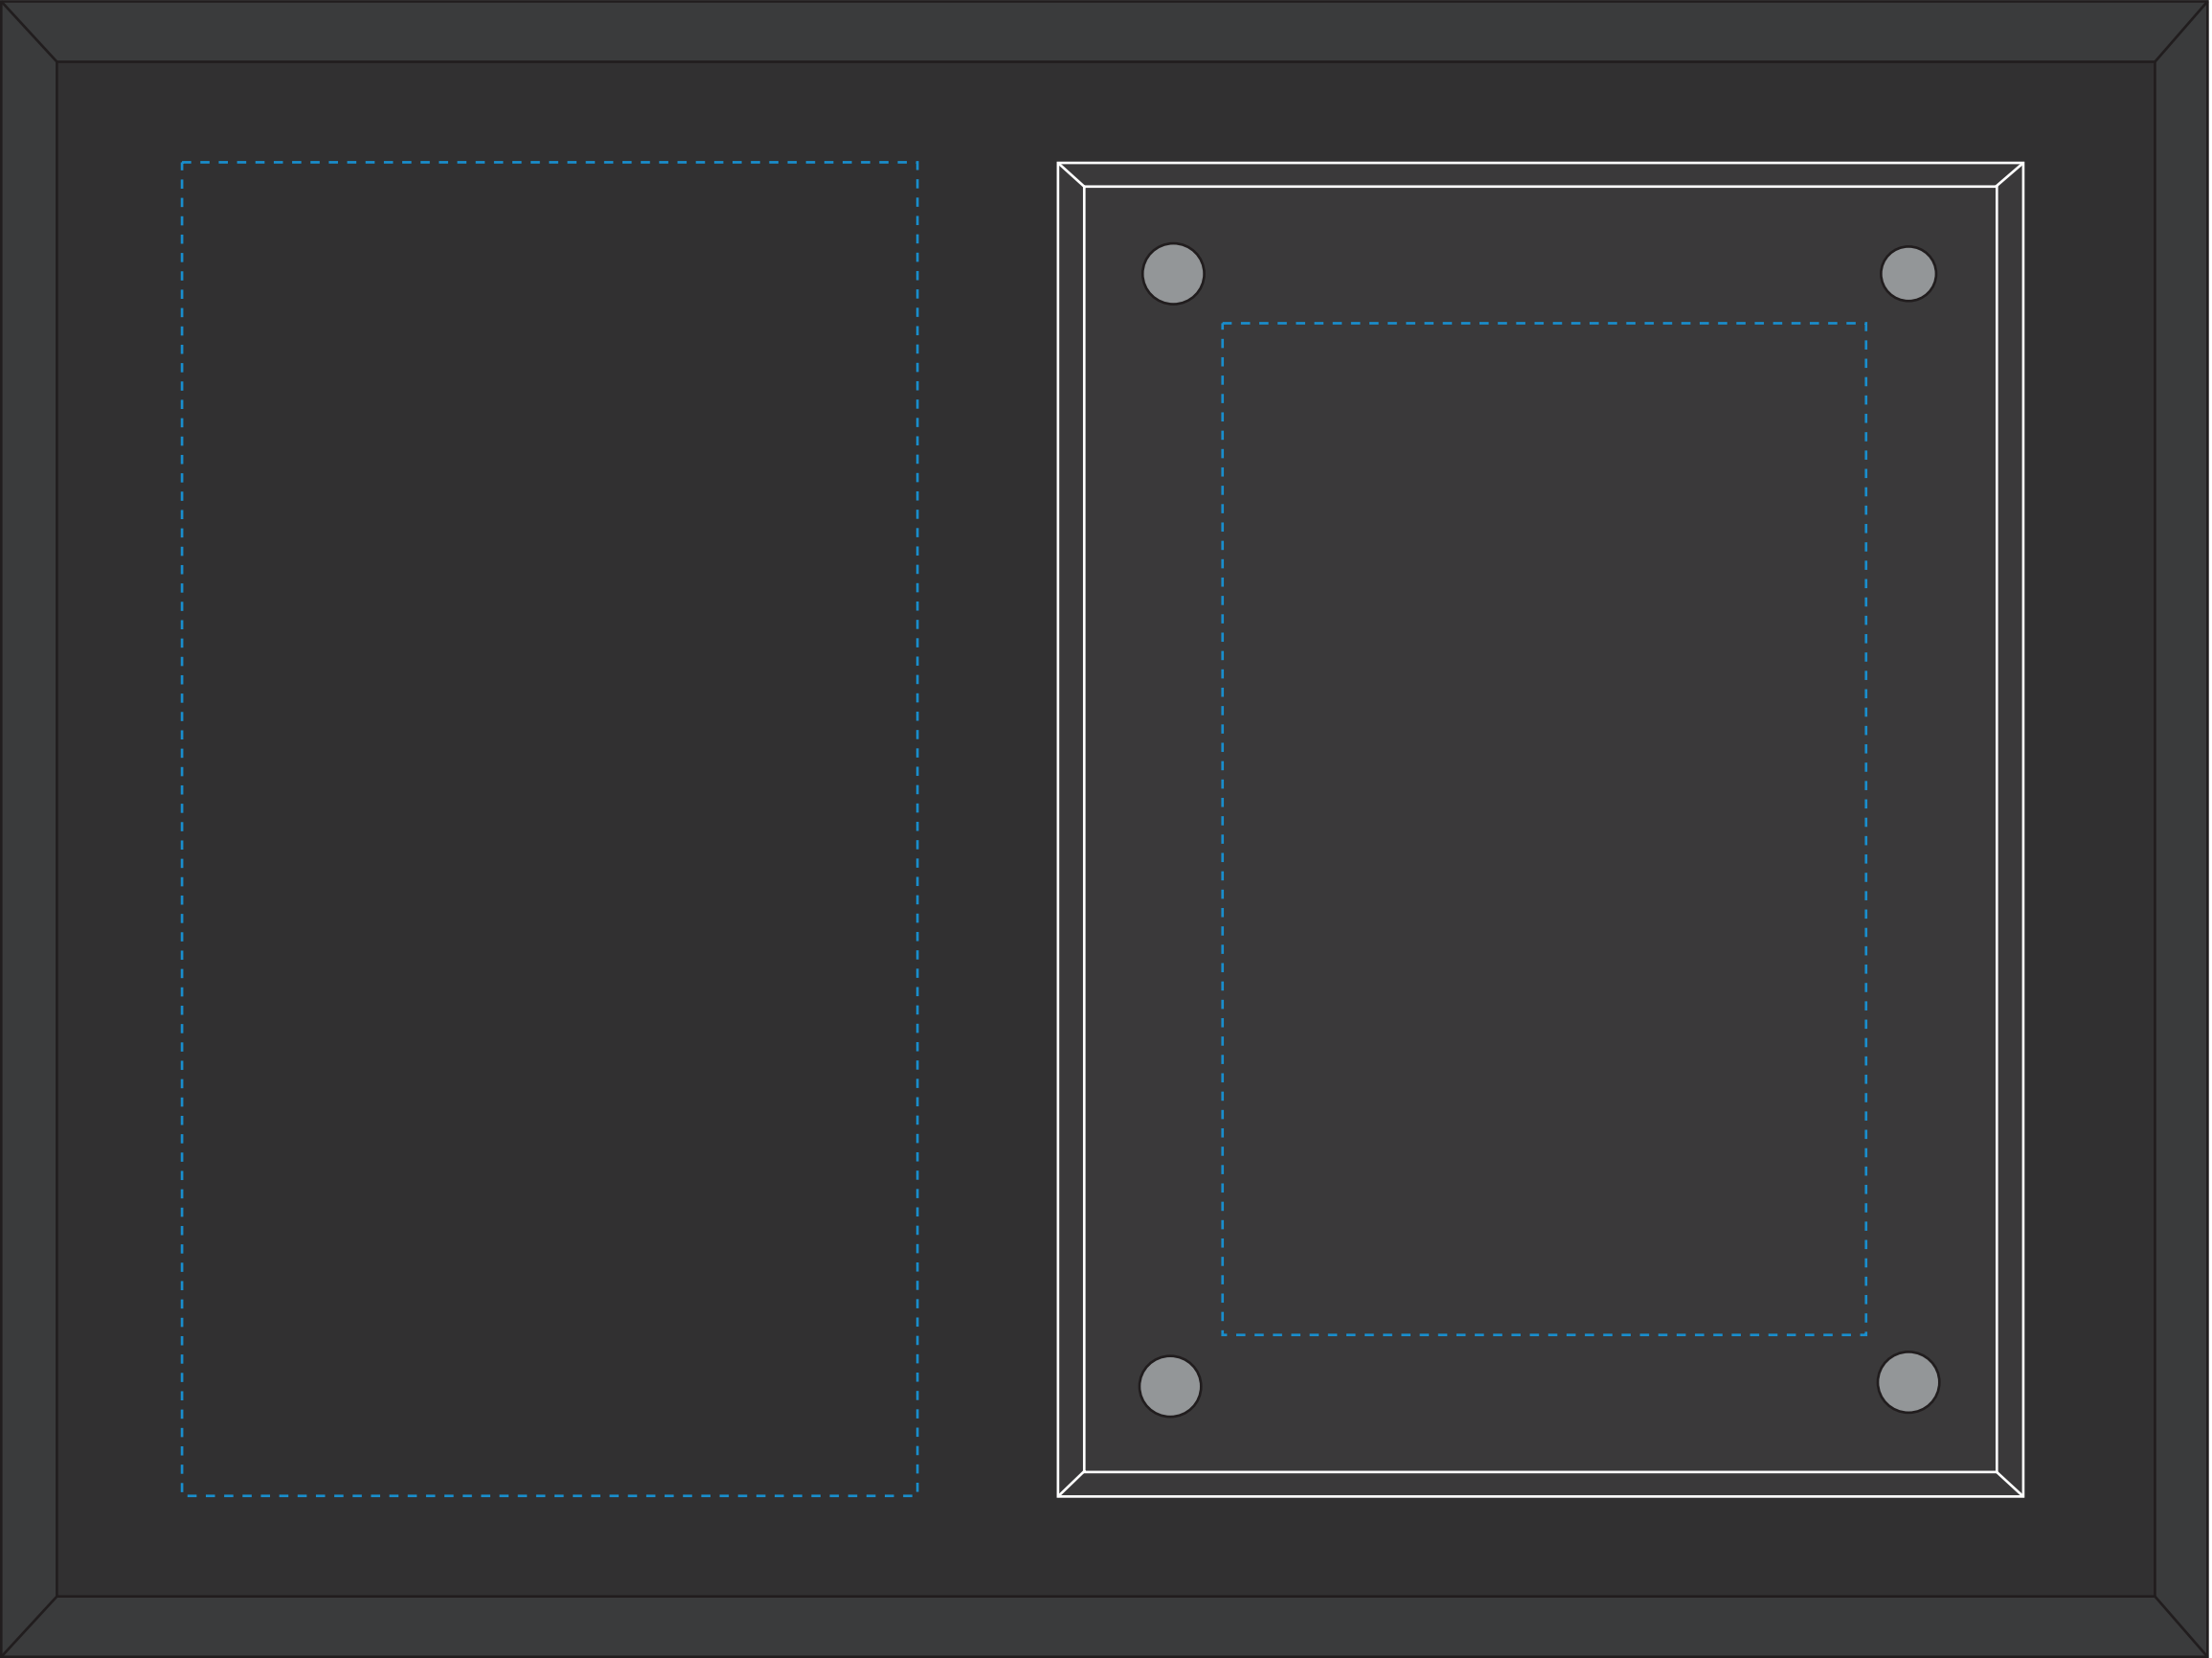

WARNING: KEYHOLES ARE LOCATED FOR HANGING IN THIS POSITION VERTICALLY

Reverse etch on Glass

6582 BAJA BLACK PLAQUE - 9" X 12" Laser Front ON PLAQUE
Blue line represents the max image area.

WARNING: KEYHOLES ARE LOCATED FOR HANGING IN THIS POSITION HORIZONTALLY

Laser Front ON PLAQUE

Reverse etch on Glass

6582 BAJA BLACK PLAQUE - 9" X 12"
Blue line represents the max image area.