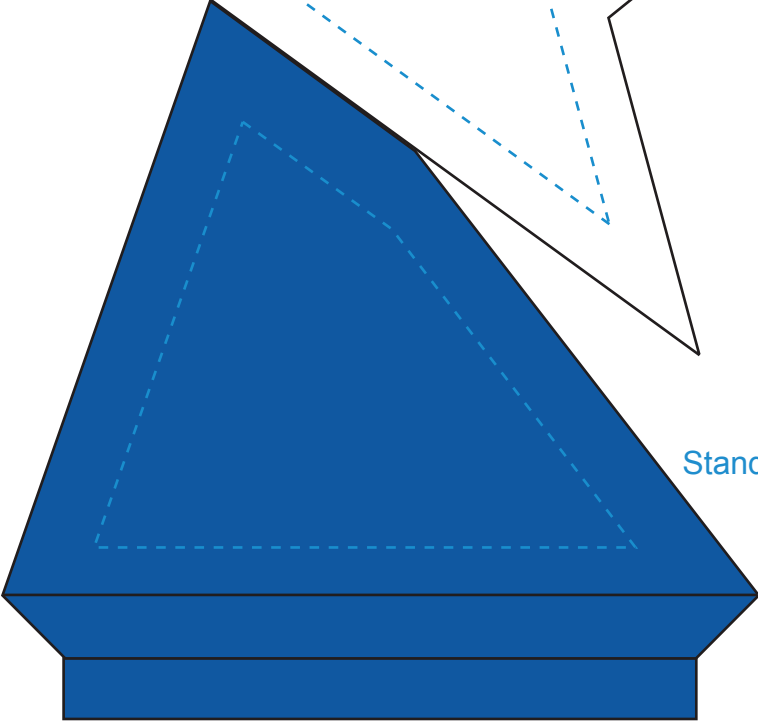

Standard Etch: Reverse

Standard Etch: Front

6434 AZURE STAR - 6.5"  
Blue line represents the max image area.