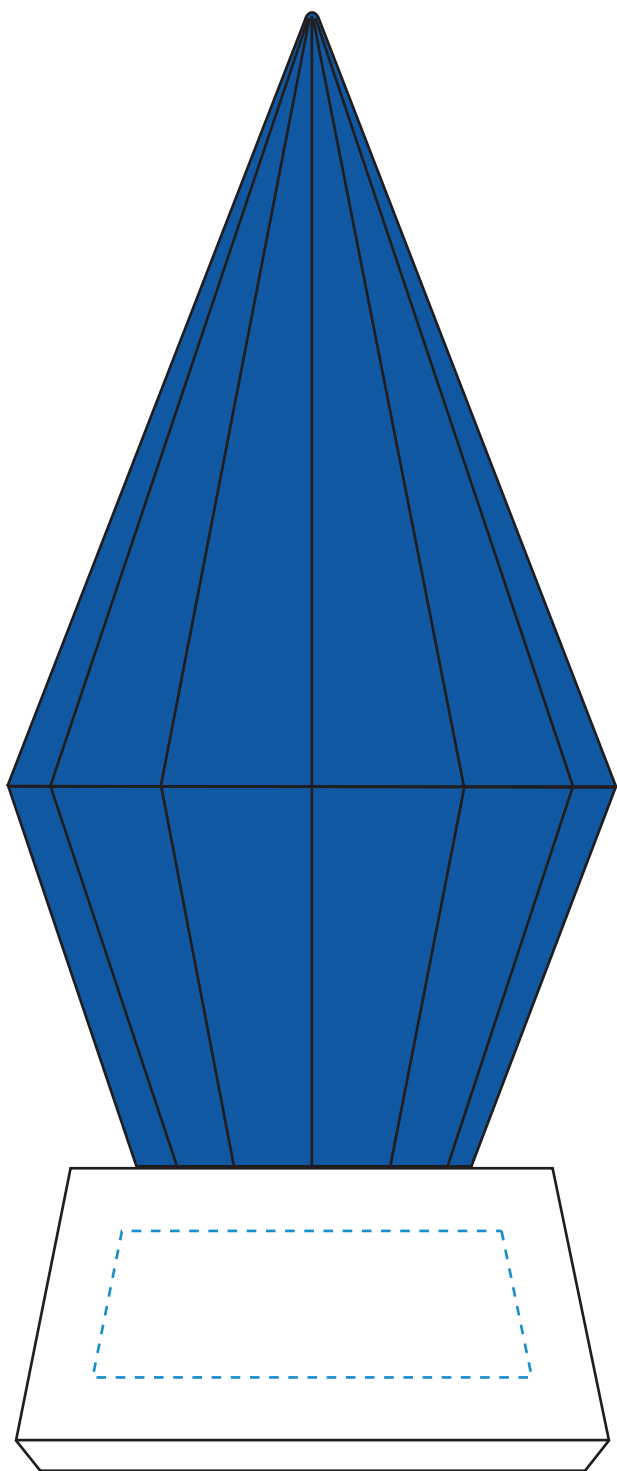

Standard Etch: Front

6442 AZURE DIAMOND - 7"  
Blue line represents the max image area.