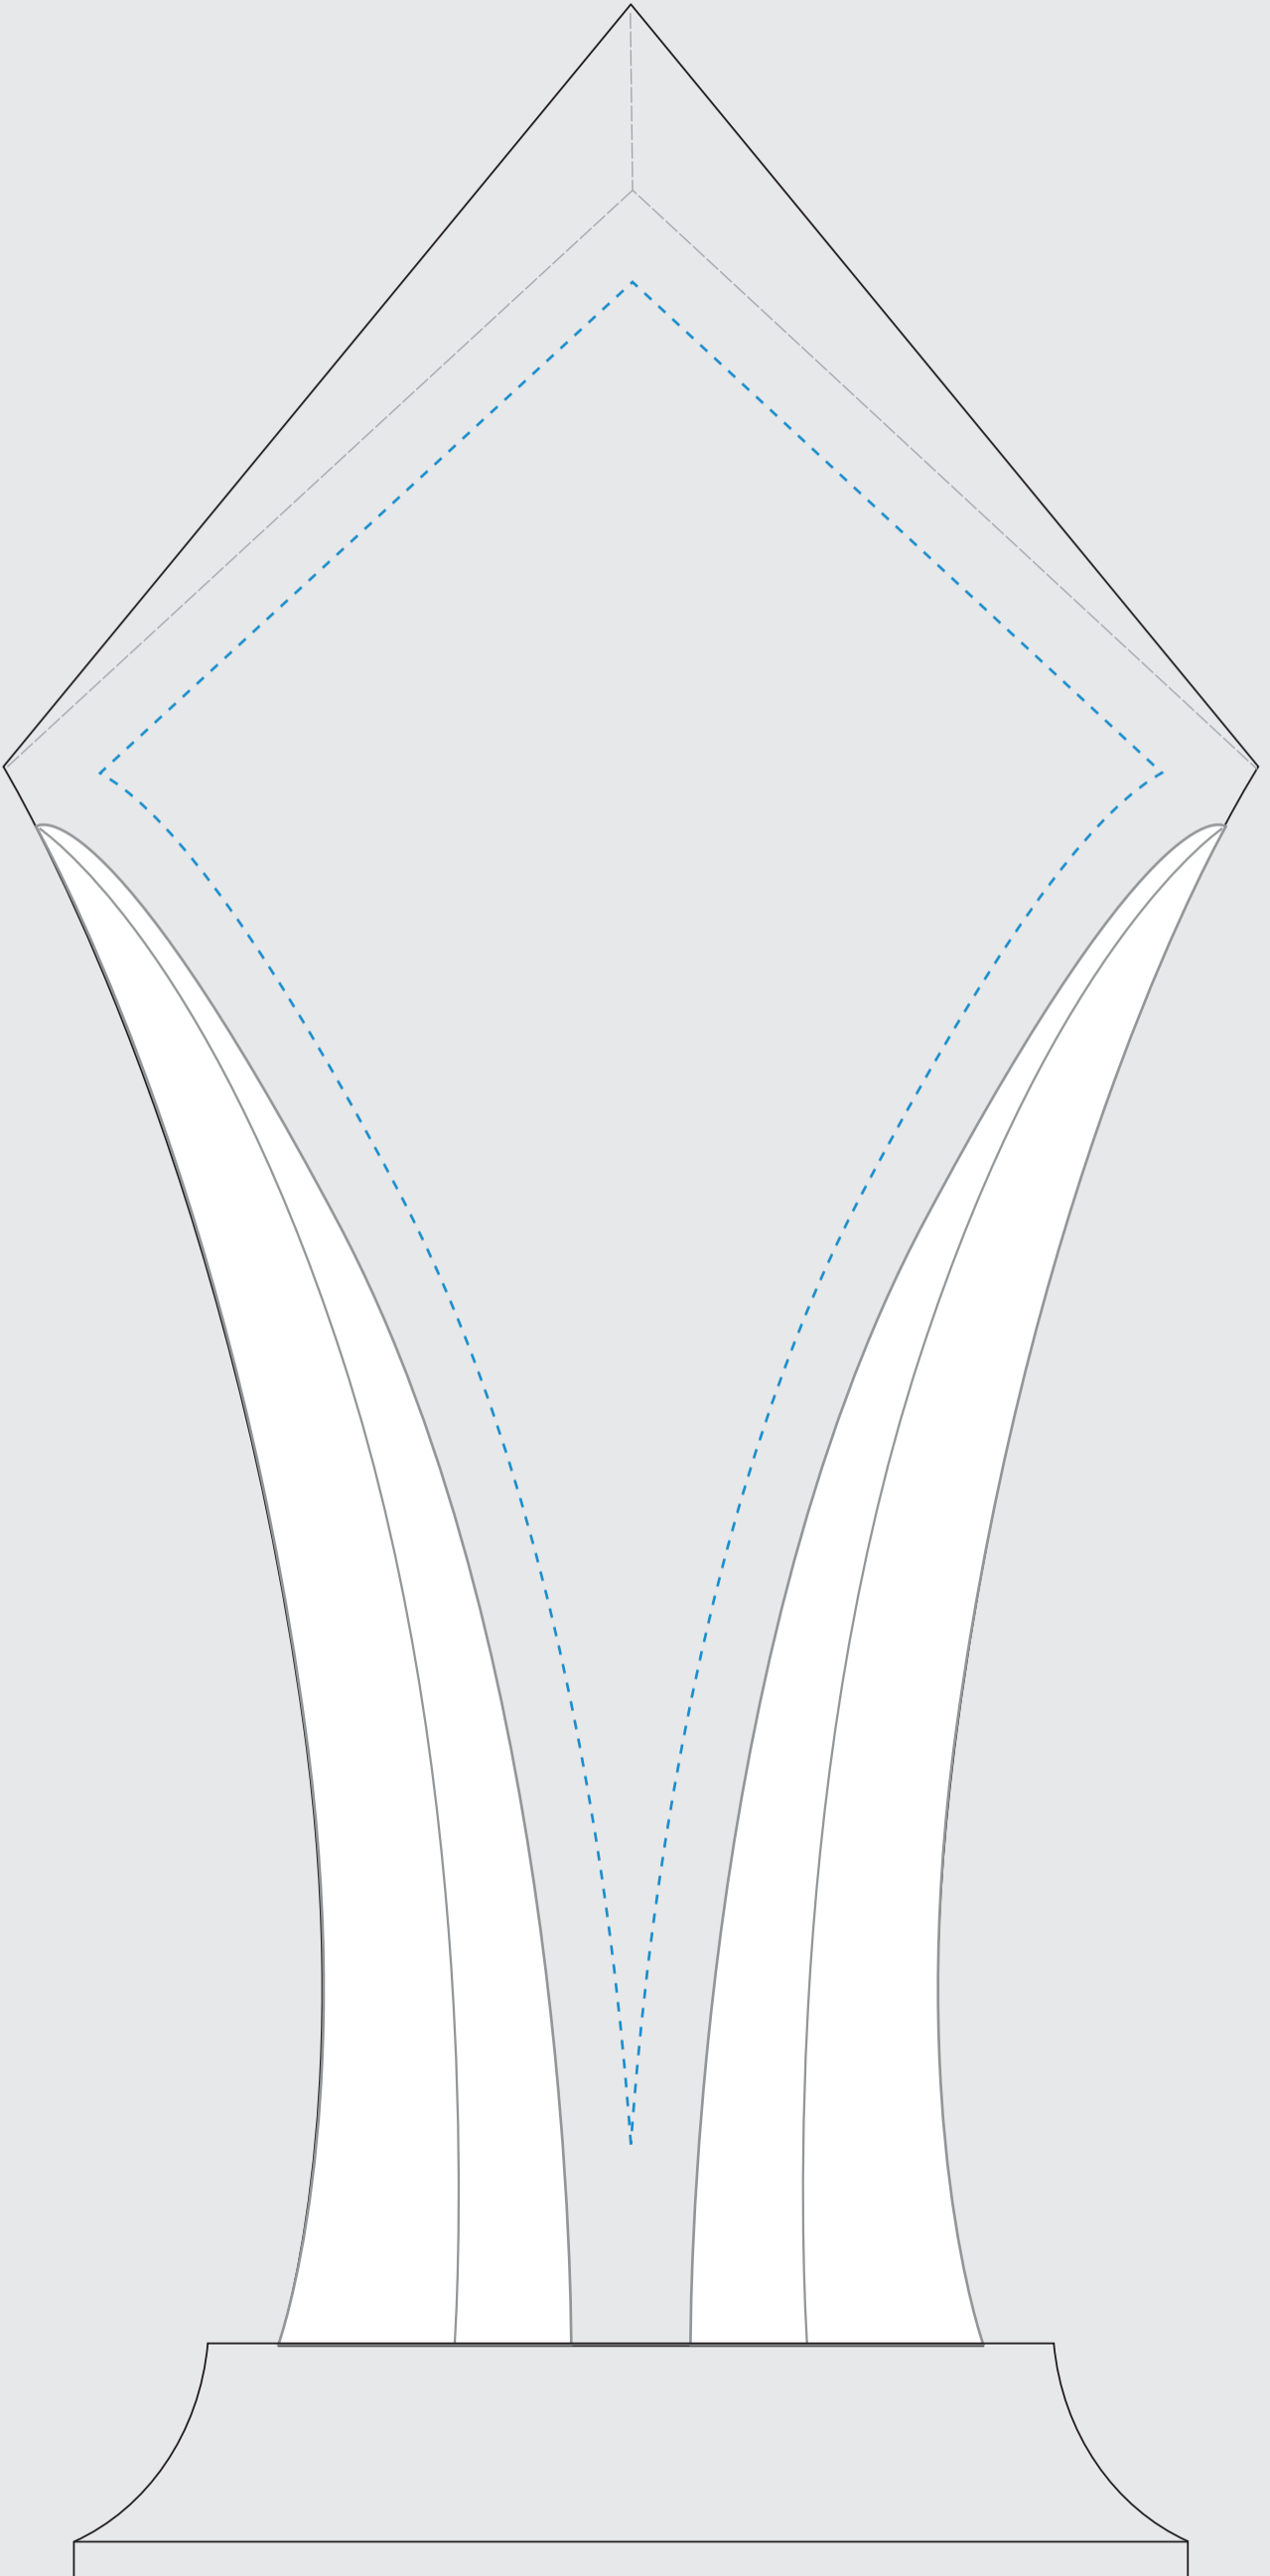

Standard Etch: Reverse

5140 AURORA AWARD - 13.5"

Blue line represents the max image area.