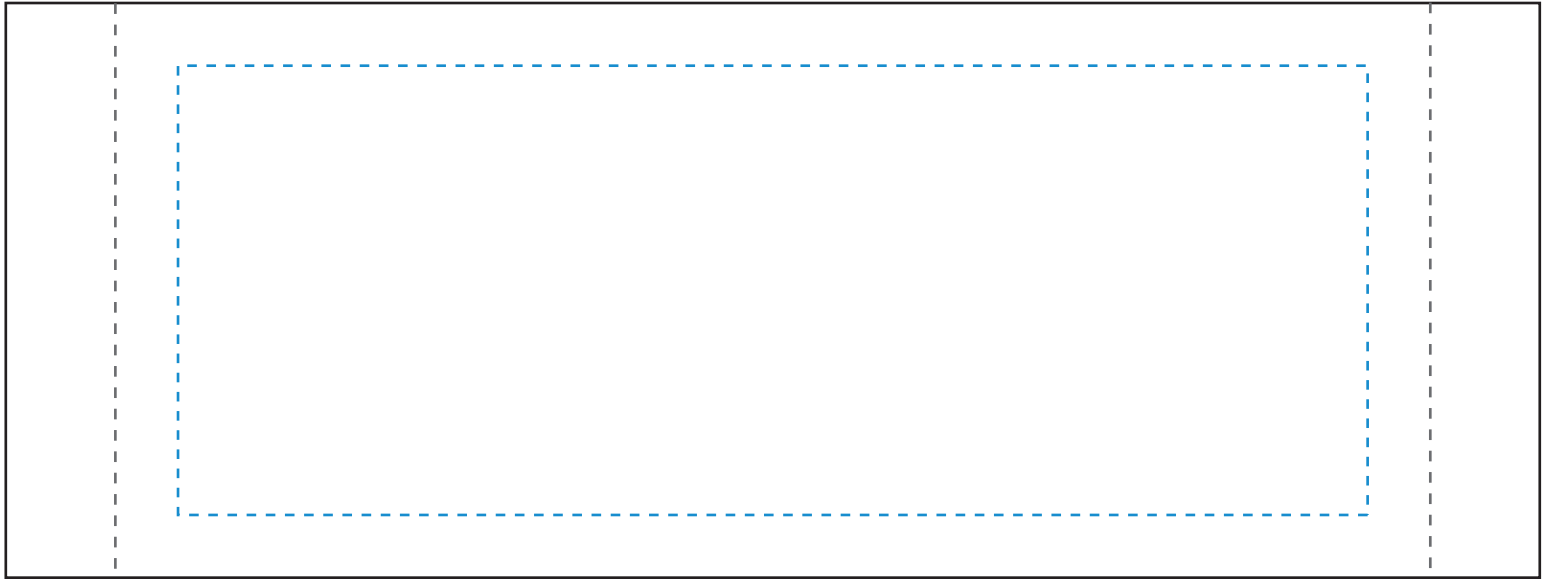

Standard Etch: Reverse

5918 AUGUSTA RECTANGLE - 8"W

Blue line represents the max image area.