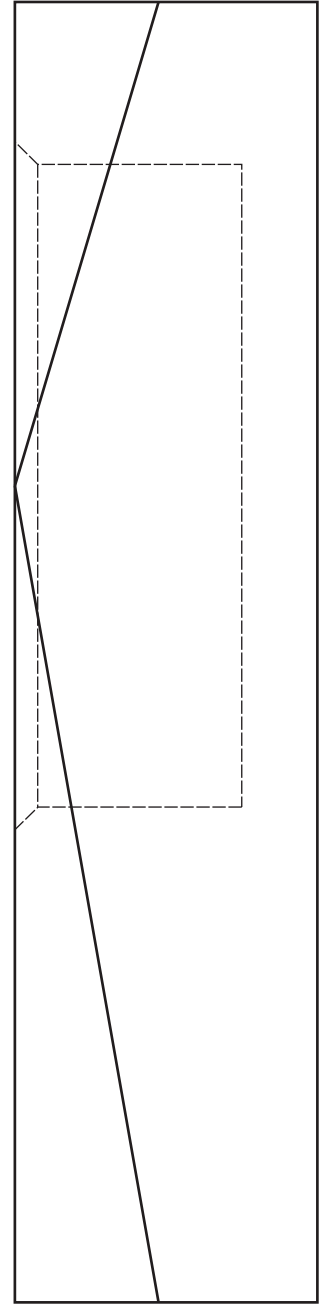

Standard Etch: Reverse

SIDE VIEW

6050 ASSOCIATE CLOCK 7"

Blue line represents the max image area.